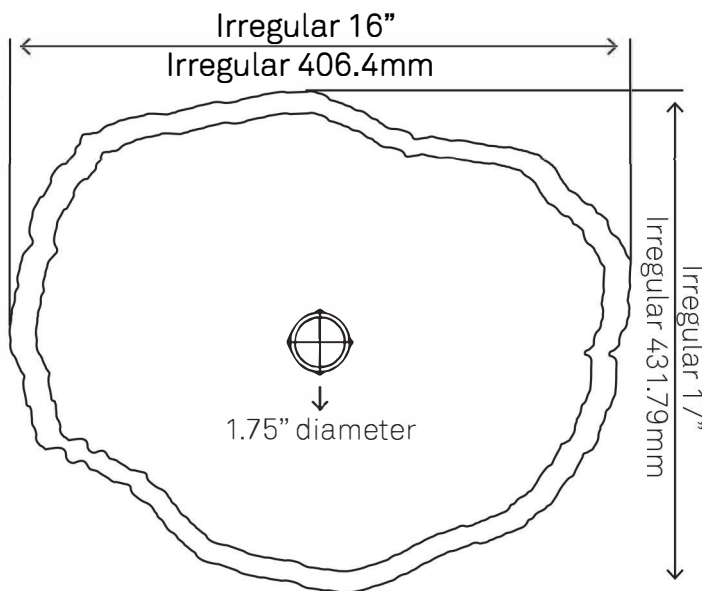

NOSV-TO Natural Travertine Onyx Stone Vessel Sink

Requested By:

Specific Features:

STANDARD SPECIFICATIONS:

- Irregular travertine onyx sink
- Polished inside, natural outside
- Natural stone crafted by our artisans
- Above counter installation
- Each piece is unique
- Photos sent prior to shipping
- No overflow
- No mounting ring necessary
- Standard U.S. plumbing connection