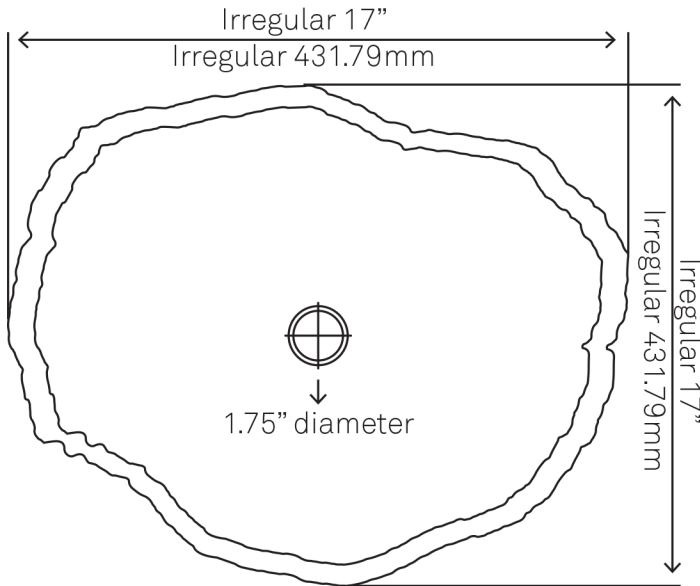

**NOSV-PO Natural Stone
Purple Onyx Vessel Sink**

Requested By:

Specific Features:

STANDARD SPECIFICATIONS:

- Irregular natural onyx sink
- Polished inside and out
- Natural stone crafted by our artisans
- Above counter installation
- Each piece is unique
- Photos sent prior to shipping
- No overflow
- No mounting ring necessary
- Standard U.S. plumbing connection