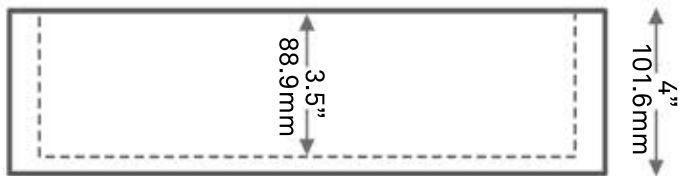

## NOSV-CWSQ Carrara White Marble Square Vessel Sink with Chiseled Exterior

Requested By: \_\_\_\_\_

Specific Features: \_\_\_\_\_