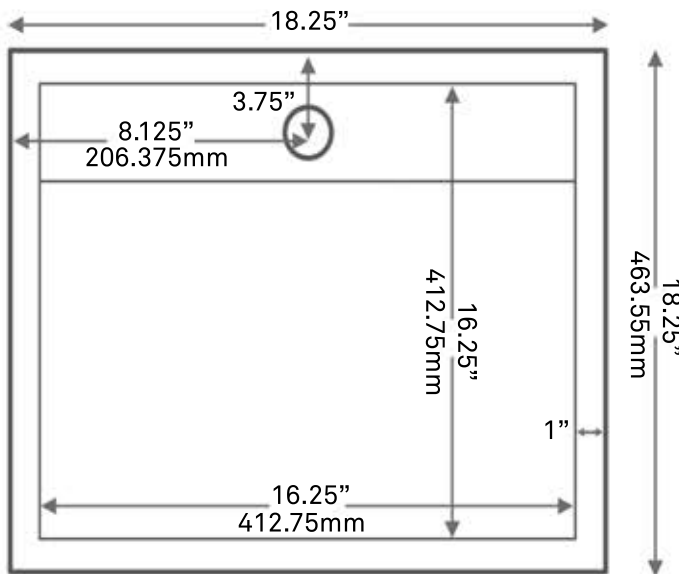

### STANDARD SPECIFICATIONS:

- Square marble vessel sink
- Polished white interior and backside
- Natural textured exterior
- Hand crafted by our master artisans
- Above counter installation
- No mounting ring required
- Standard U.S. plumbing connection
- Due to its handcrafted nature, always measure sink on-site to ensure cut-out accuracy.