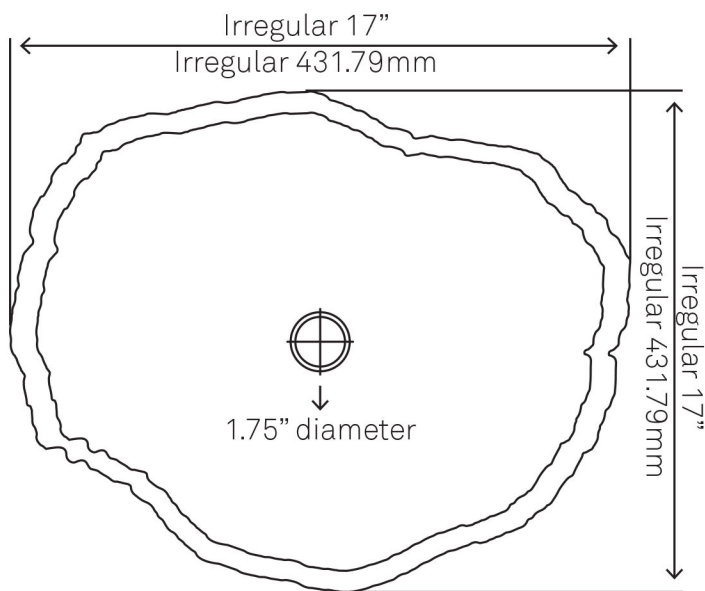

NOSV-CS Natural Cobblestone Vessel Sink

Requested By:

Specific Features:

STANDARD SPECIFICATIONS:

- Irregular natural cobblestone sink
- Polished inside, natural outside
- Natural stone crafted by our artisans
- Above counter installation
- Each piece is unique
- Photos sent prior to shipping
- No overflow
- No mounting ring necessary
- Standard U.S. plumbing connection