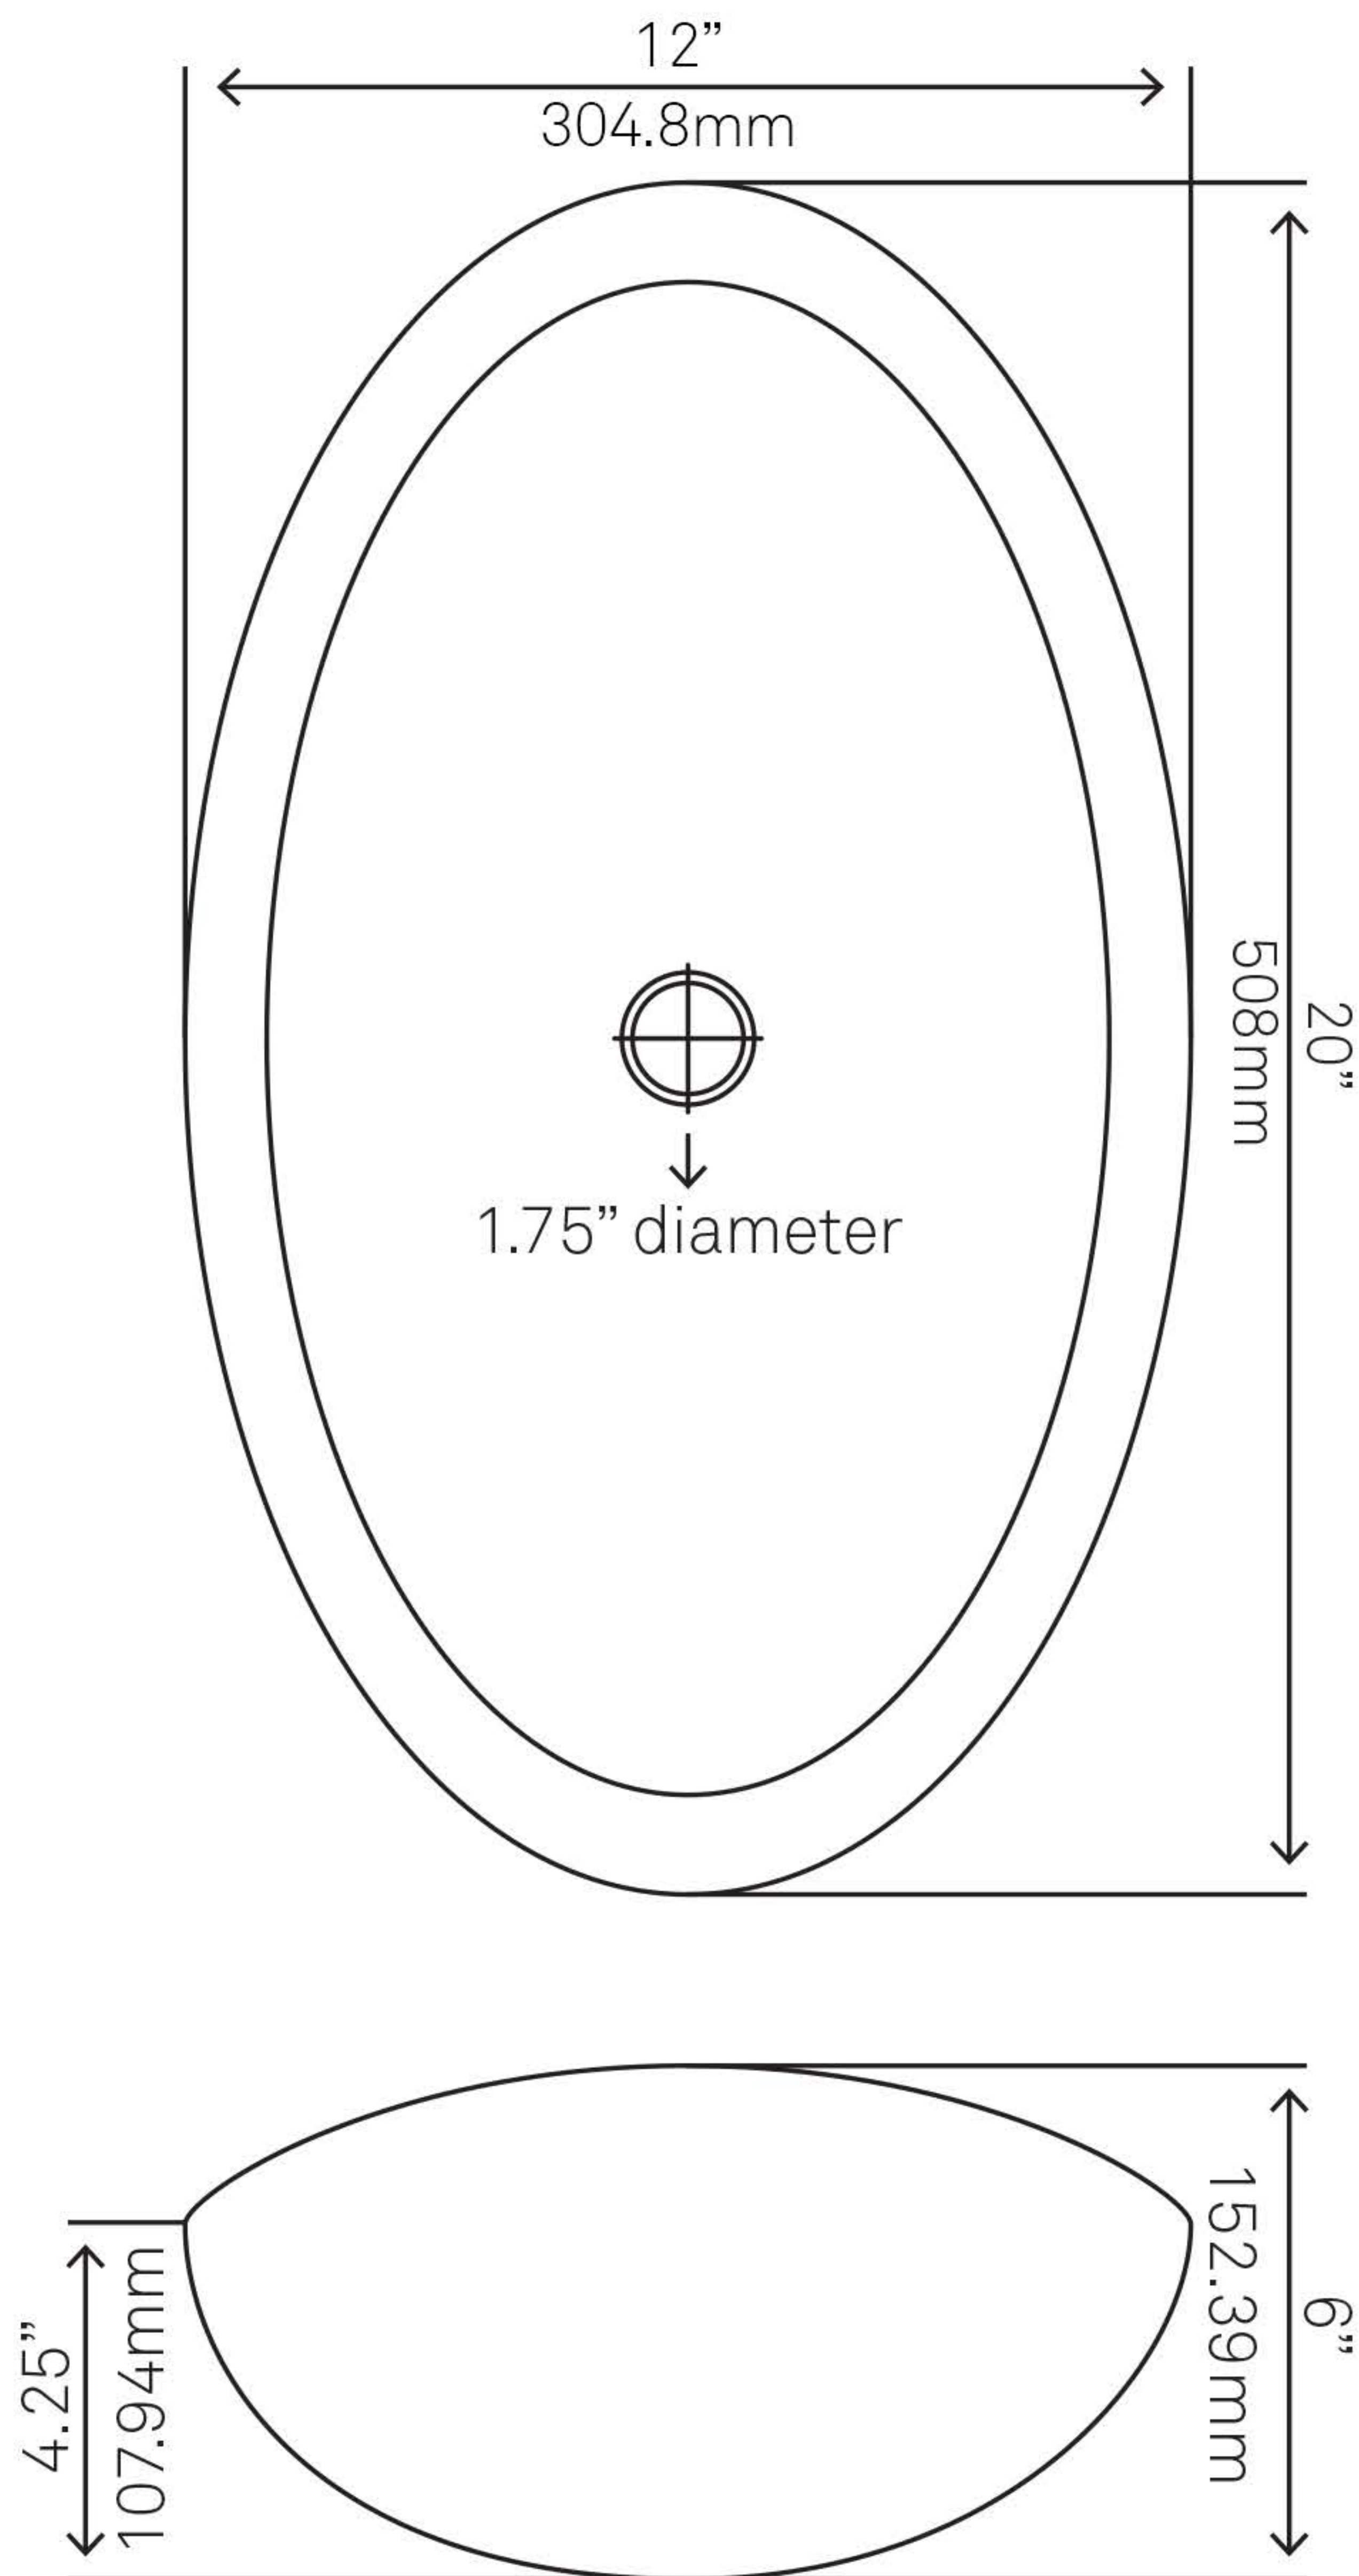

NOSV-AS
Absolute Natural Granite Slipper Sink

Requested By:

Specific Features:

STANDARD SPECIFICATIONS:

- Oval granite vessel sink
- Polished black interior
- Natural textured exterior
- Hand crafted by our master artisans
- Above counter installation
- No mounting ring required
- Unique Oval slipper shape
- 3/4" thick granite
- Inside dimension: 18.5 x 10.5
- Standard U.S. plumbing connection