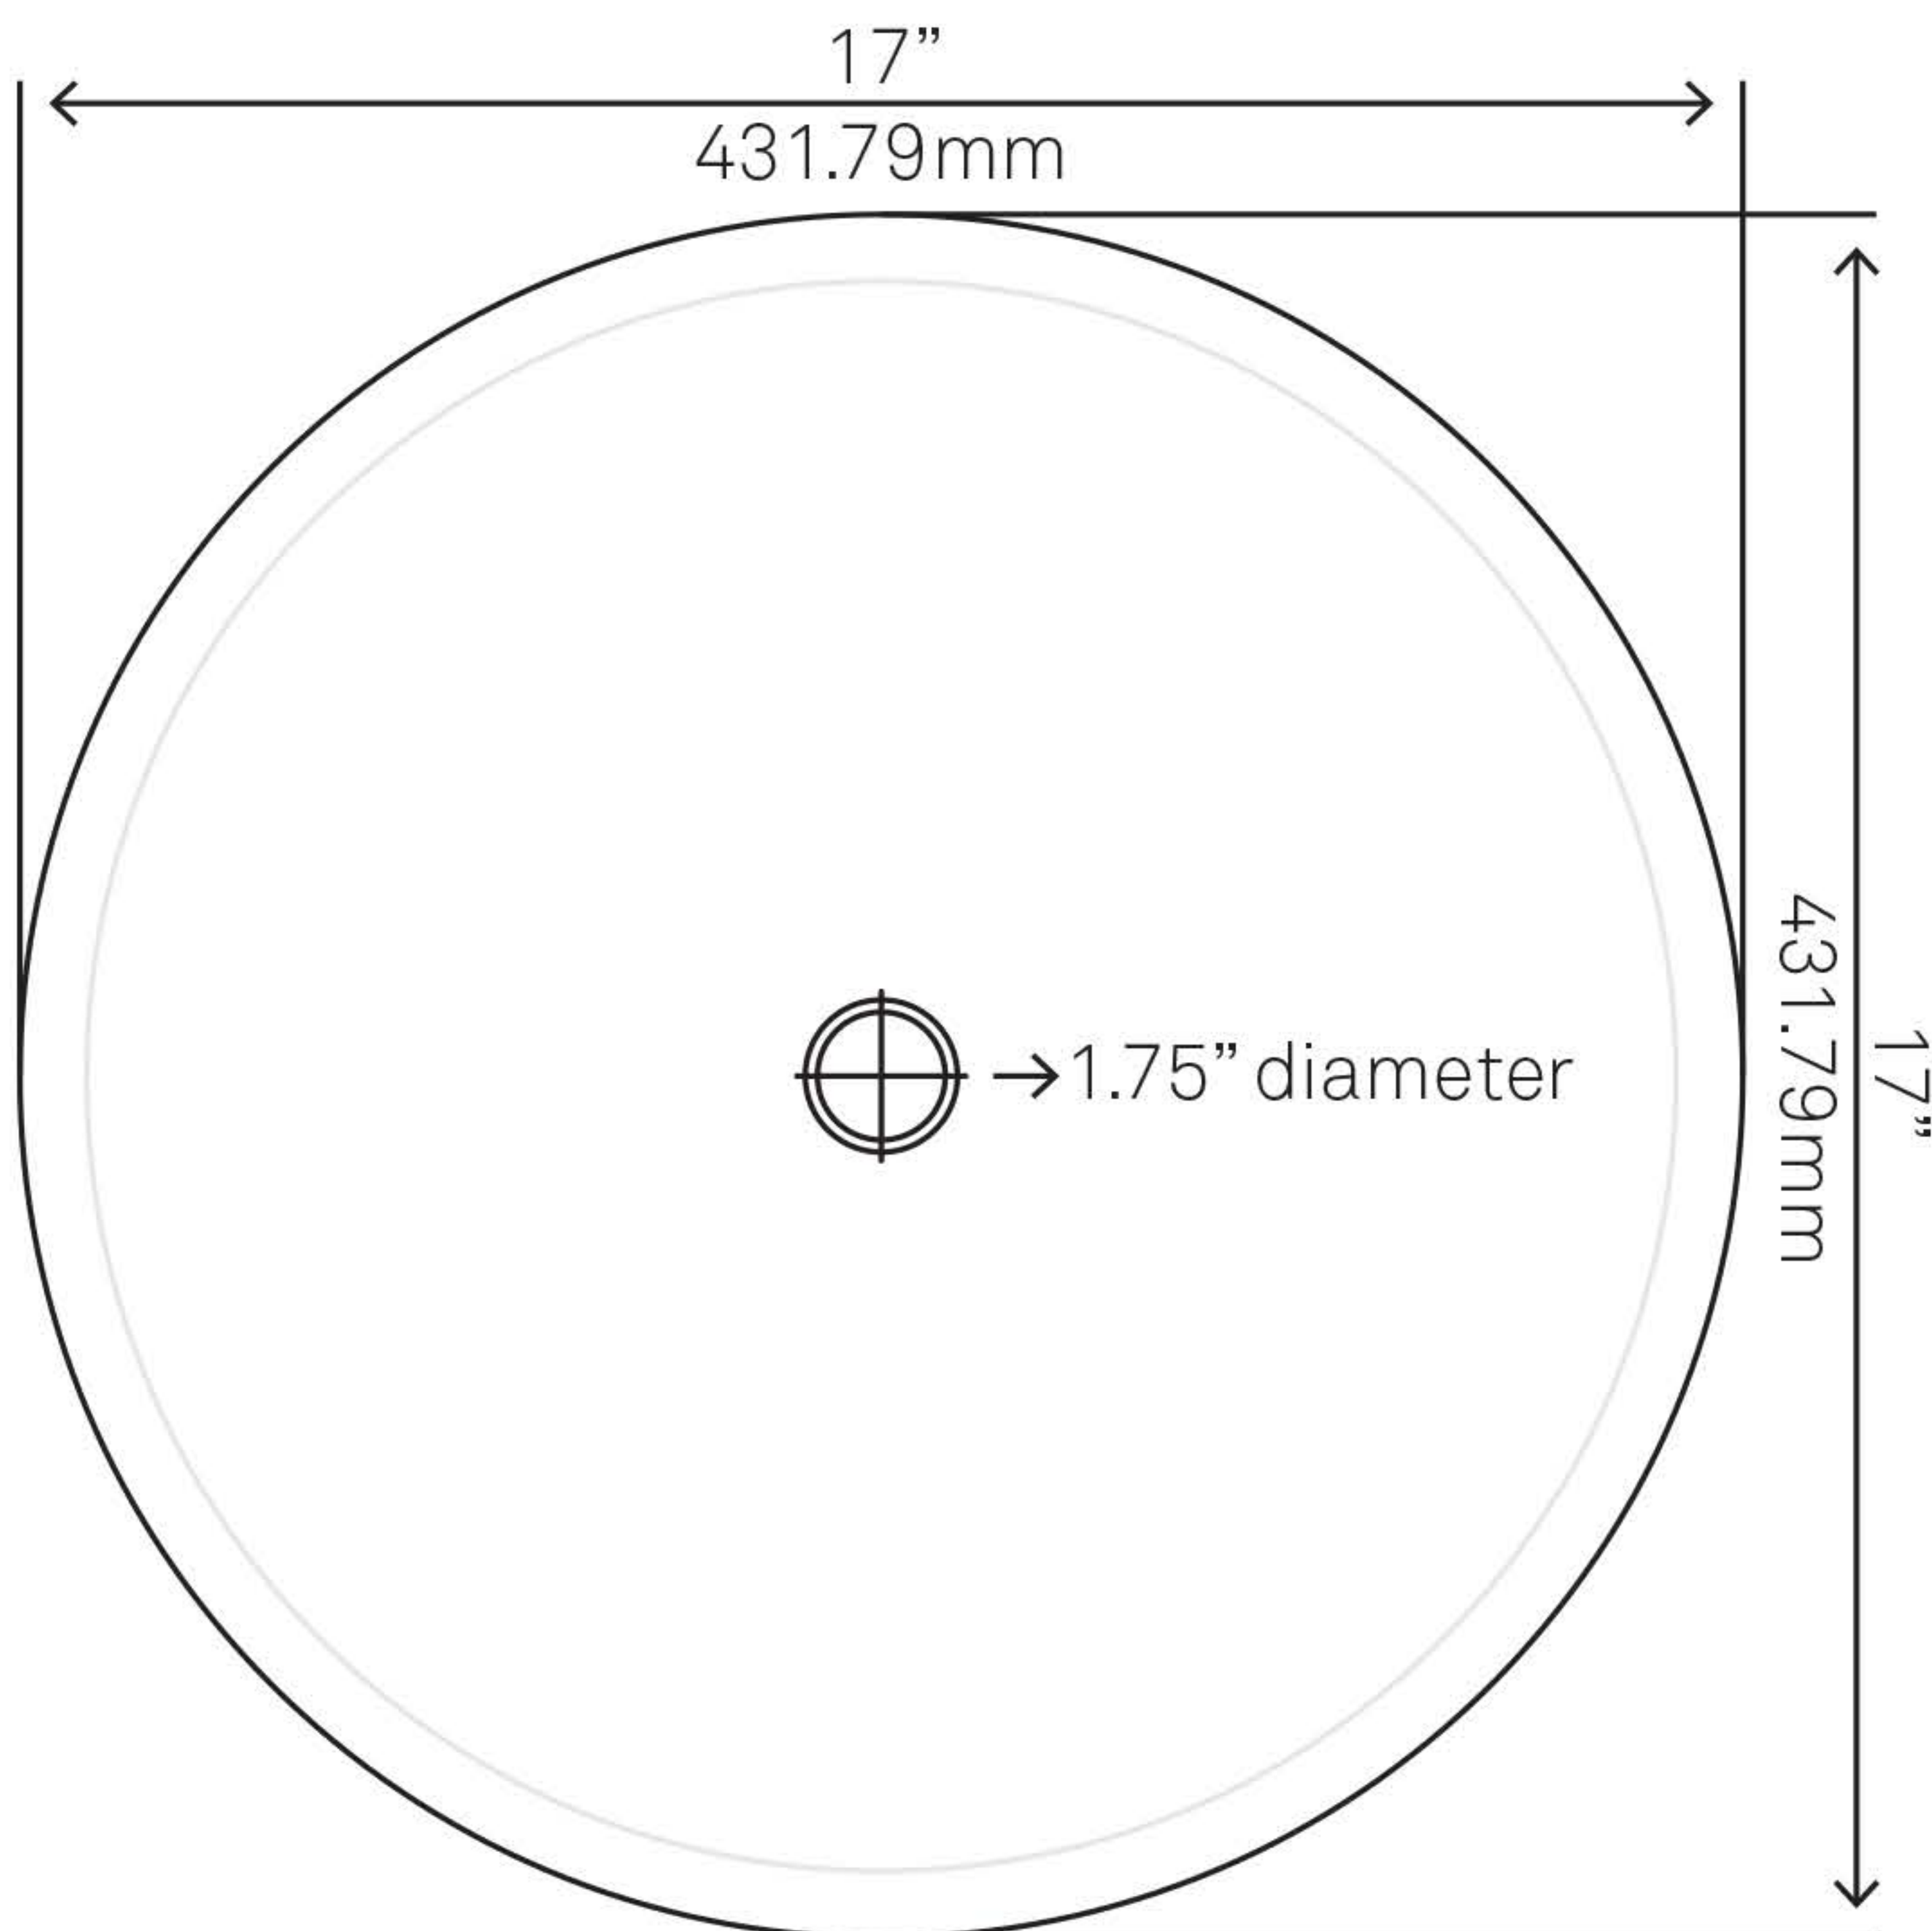

NOSV-AN
Absolute Natural Granite Vessel Sink

Requested By:

Specific Features:

STANDARD SPECIFICATIONS:

- Round granite vessel sink
- Polished black interior
- Natural textured exterior
- Hand crafted by our master artisans
- Above counter installation
- No mounting ring required
- 7/8" thick granite
- Inside dimension: 15.25 x 5
- Standard U.S. plumbing connection