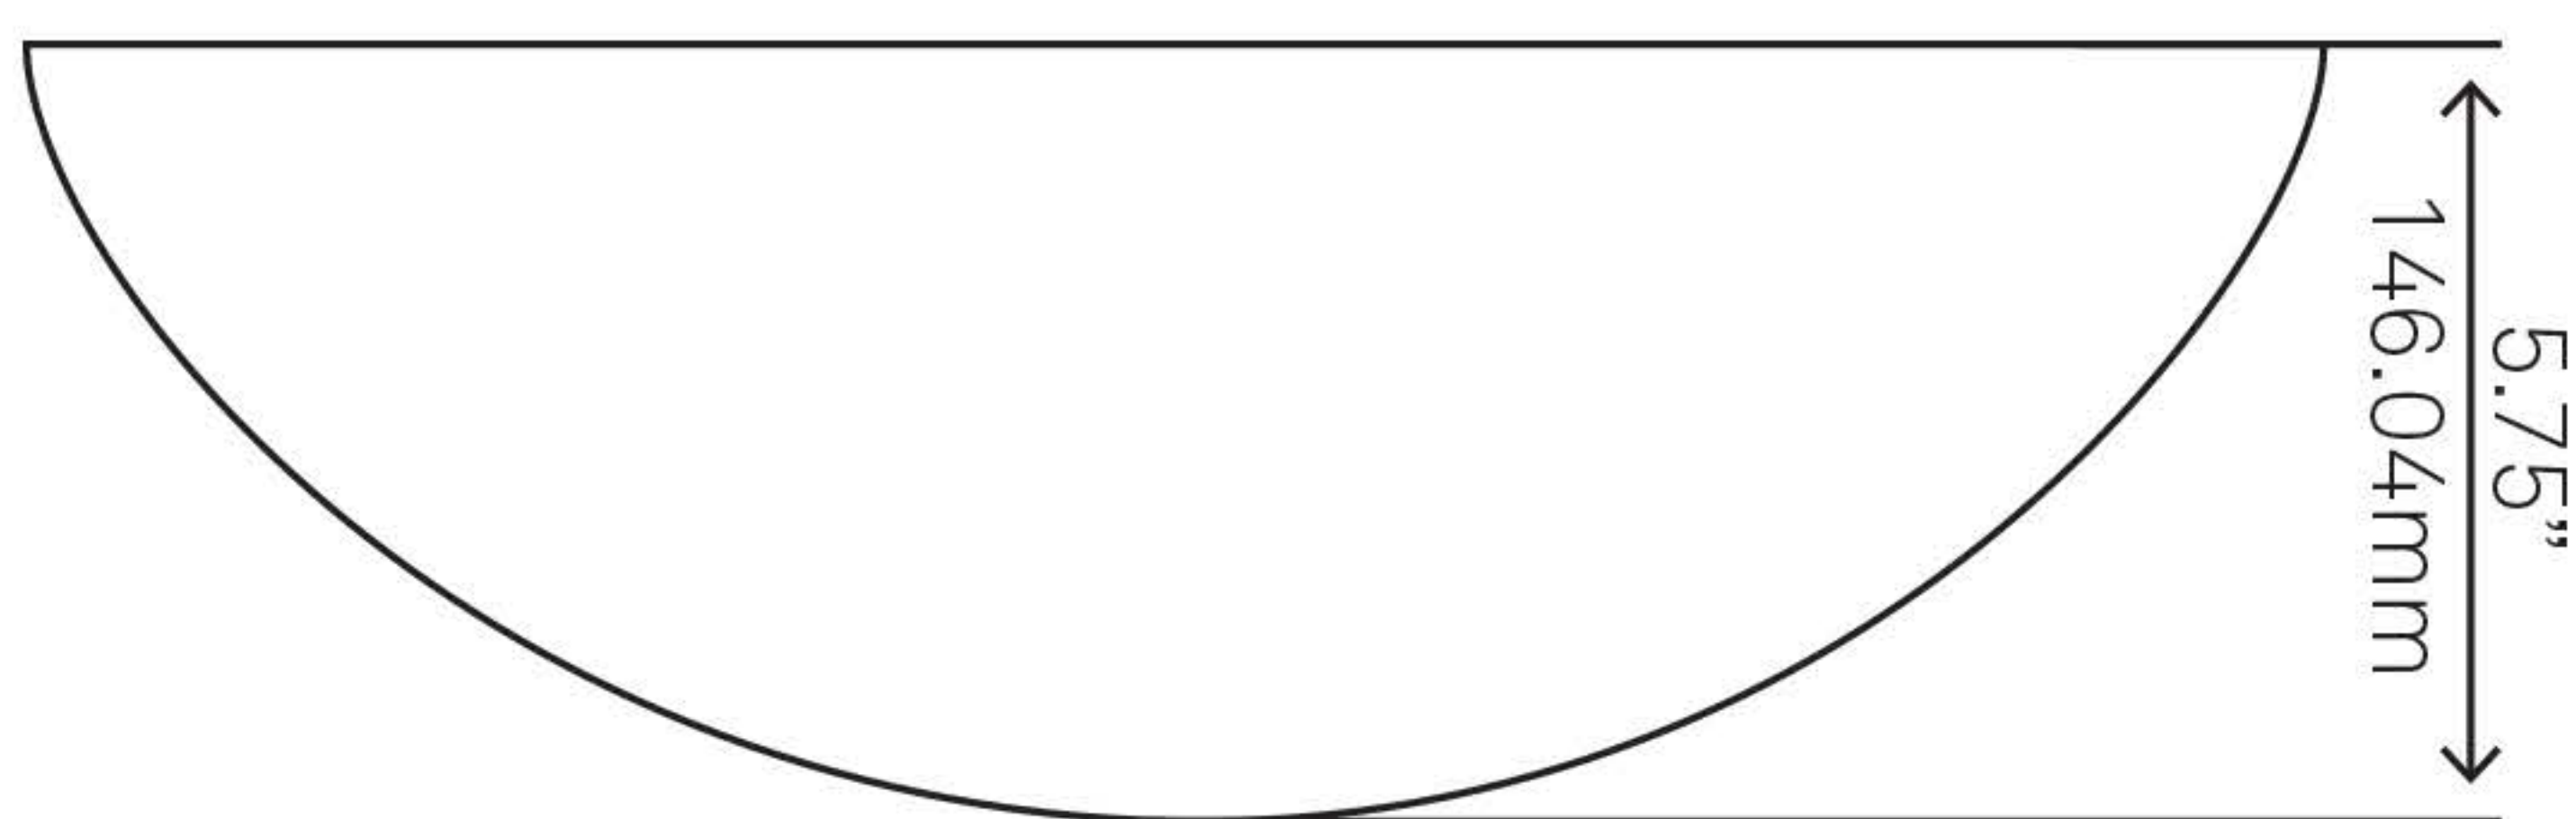

NOSV-AN
Absolute Natural Granite Vessel Sink

Requested By:

Specific Features:

STANDARD SPECIFICATIONS:

- Round granite vessel sink
- Polished black interior
- Natural textured exterior
- Hand crafted by our master artisans
- Above counter installation
- No mounting ring required
- 7/8" thick granite
- Inside dimension: 15.25 x 5
- Standard U.S. plumbing connection