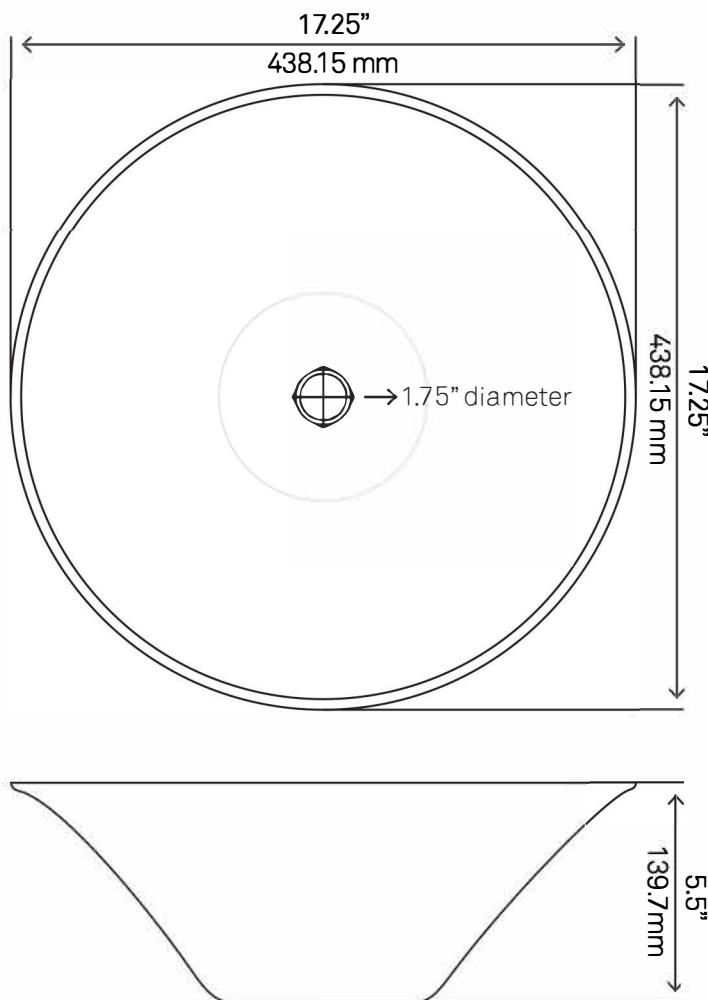

## NOHP-G19012 CREDERE Artsy Glass Vessel Bathroom Sink

Requested By:

---

Specific Features:

---

### STANDARD SPECIFICATIONS:

- Thick tempered glass vessel sink
- Artisan painted silver, black and blue tones
- High tempered glass
- Stain and scratch resistant inside
- Textured painted outside; polished inside
- Inner dimensions: 16.25" x 5"
- Above counter installation
- Standard U.S. plumbing connection
- Novatto faucet sold separately
- Novatto drain with matching mounting ring option available