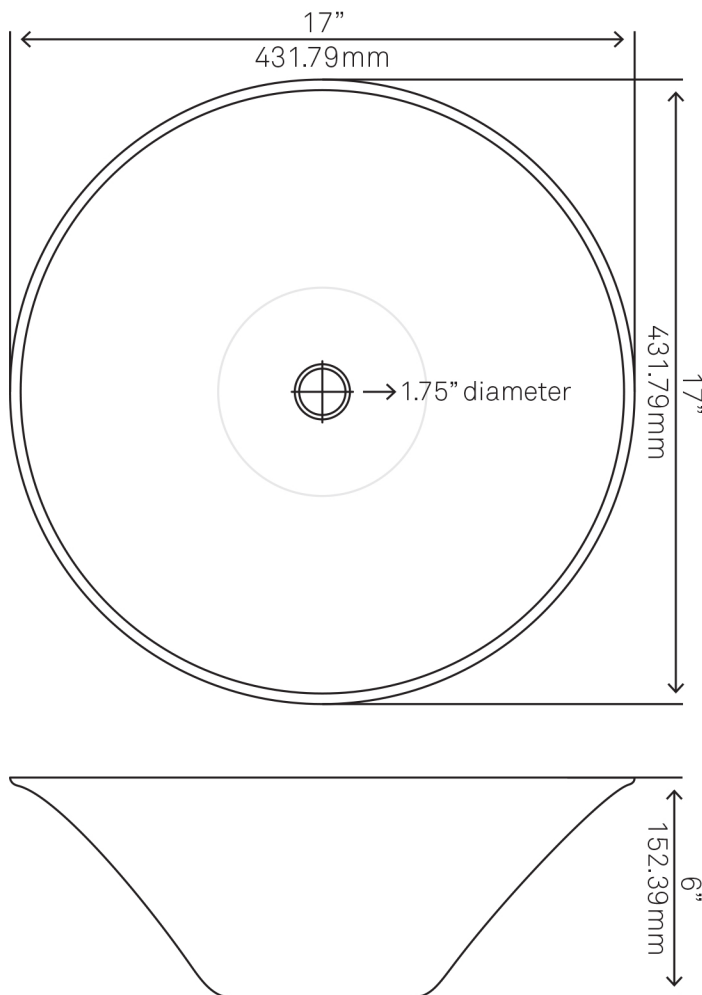

NOVATTO

NOHP-G028 MISTO Glass Vessel Bathroom Sink

Requested By:

Specific Features:

STANDARD SPECIFICATIONS:

- Thick tempered glass vessel sink
- Artisan painted red design
- High tempered glass
- Stain and scratch resistant polished inside
- Textured painted outside
- Above counter installation
- Standard U.S. plumbing connection
- Novatto faucet and drain sold separately