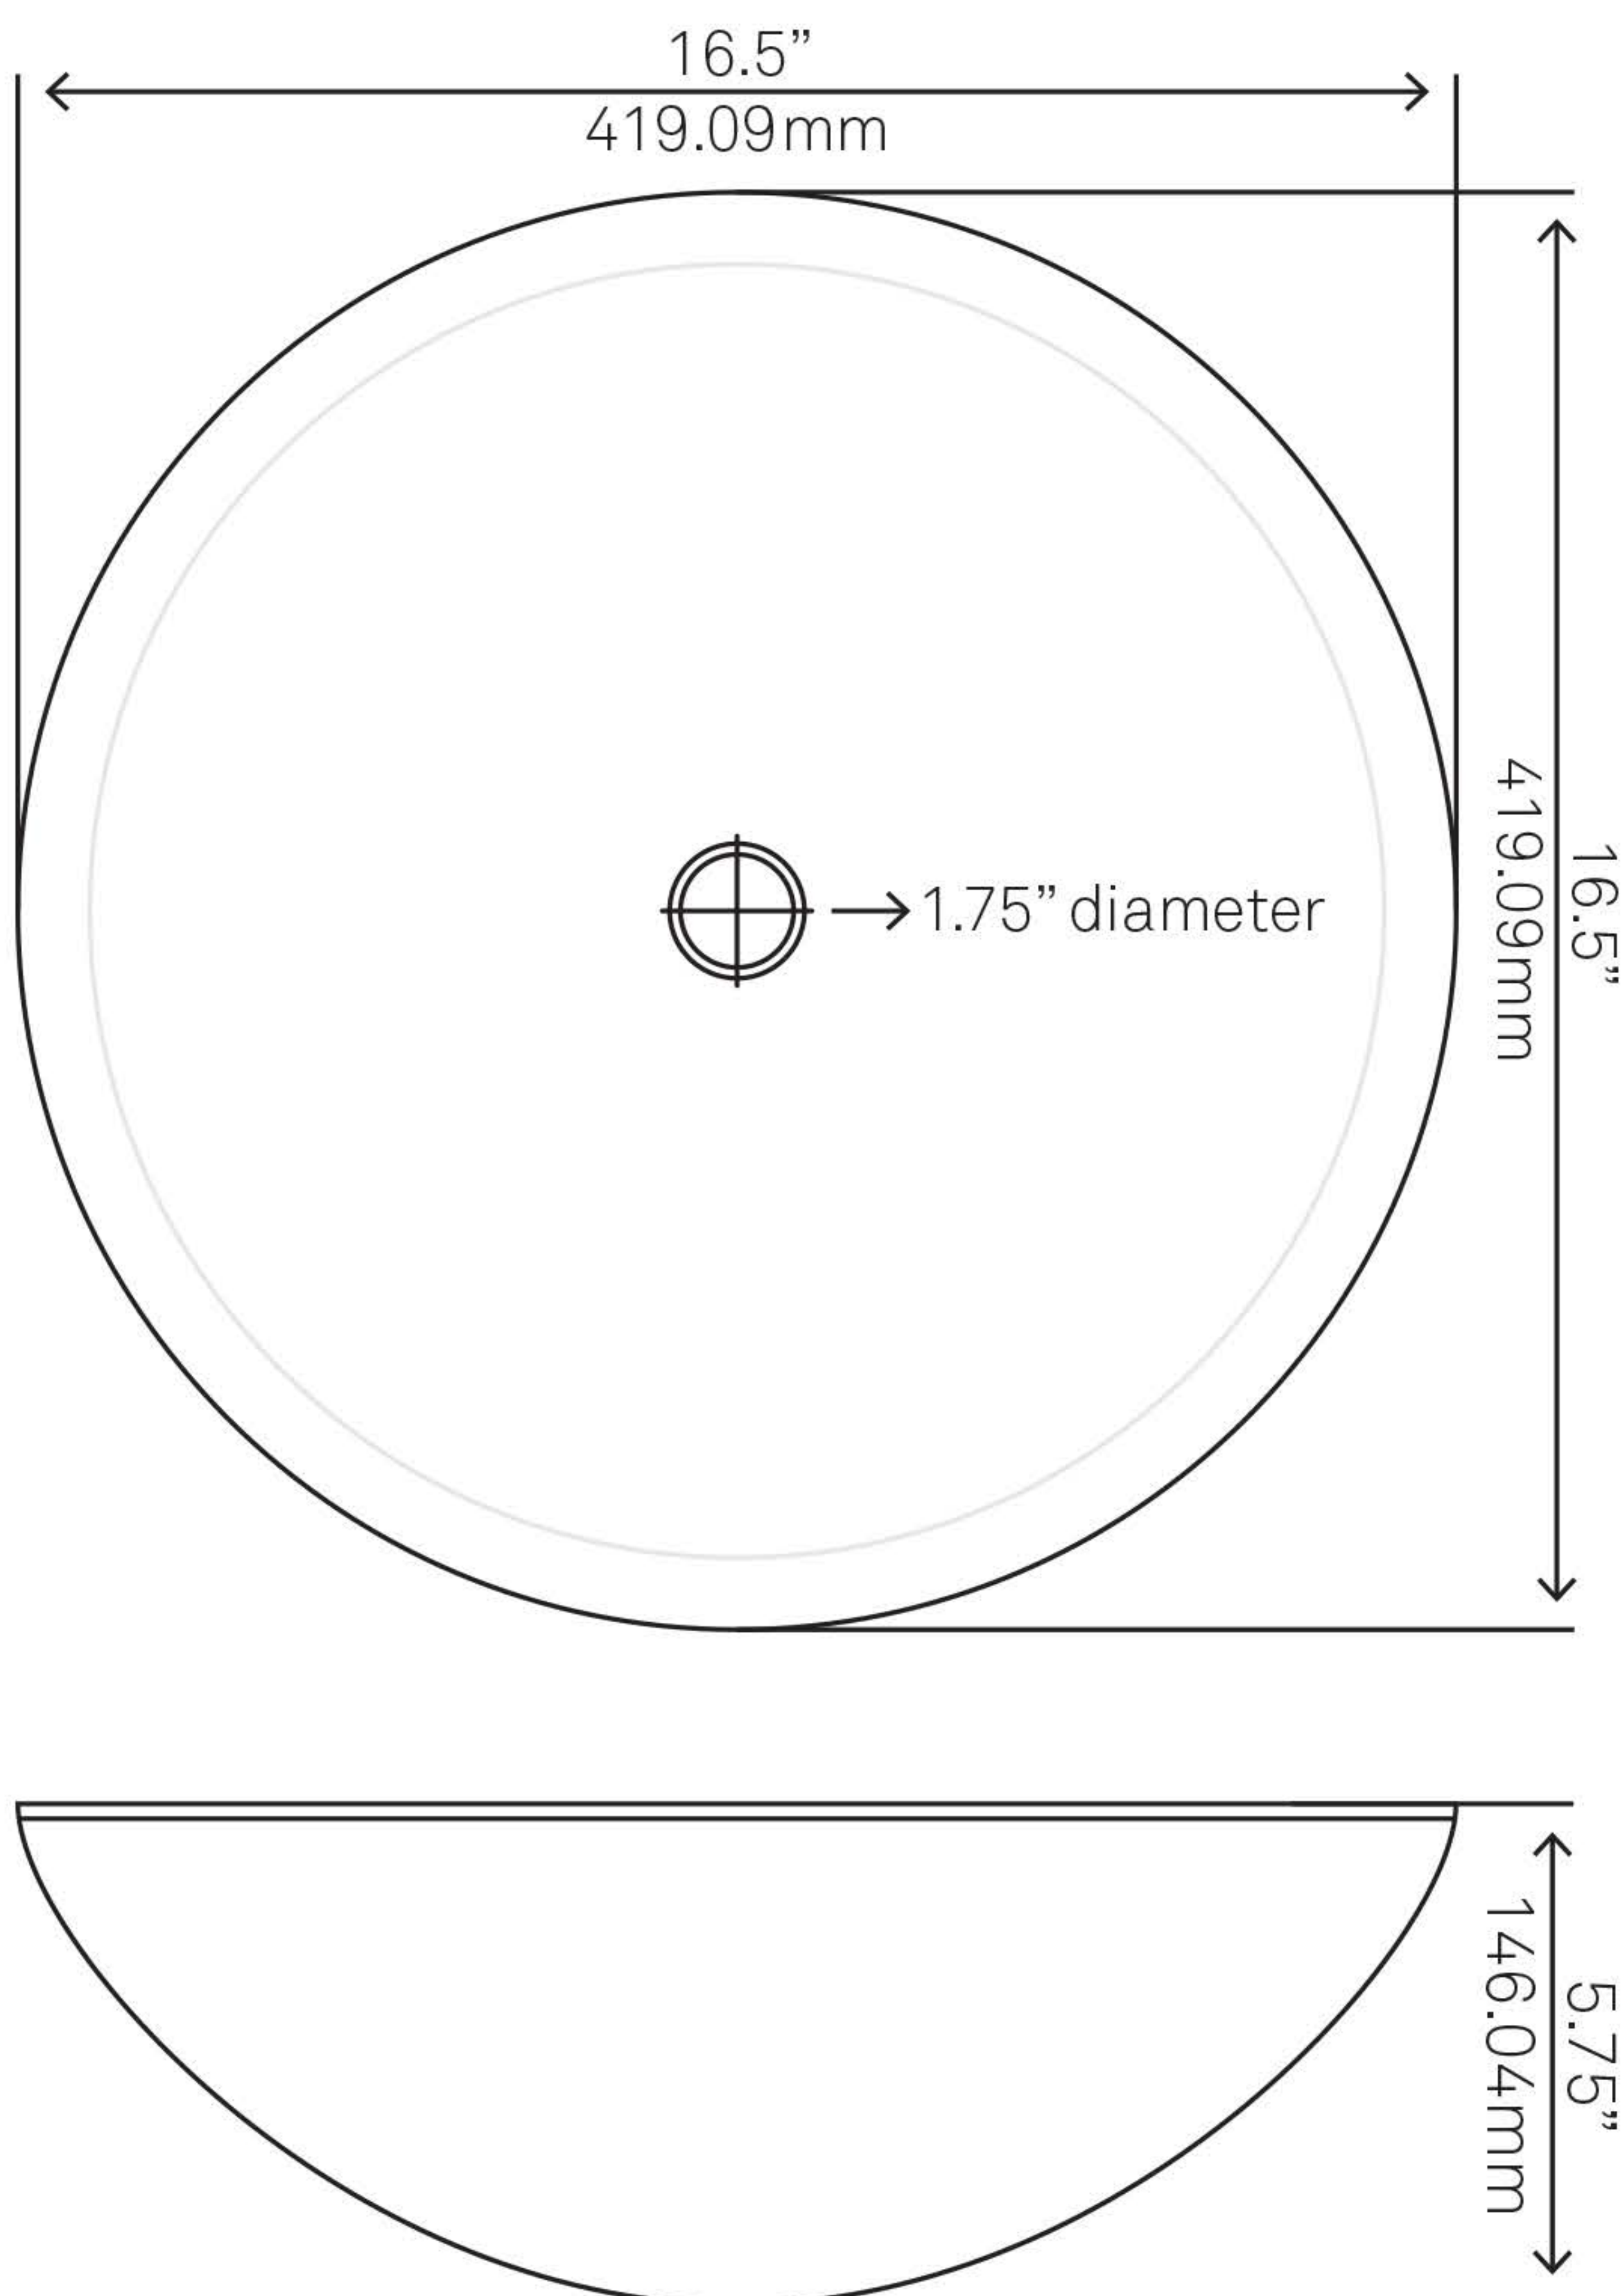

## NOHP-G022 CARPIONE Painted Glass Vessel Bath Sink

Requested By:

---

Specific Features:

---

### STANDARD SPECIFICATIONS:

- Round hand painted vessel sink
- Red with silver trim
- High tempered glass
- Stain & scratch resistant polished inside
- Textured painted outside
- Above counter installation
- Standard U.S. plumbing connection
- 1.75-inch drain opening