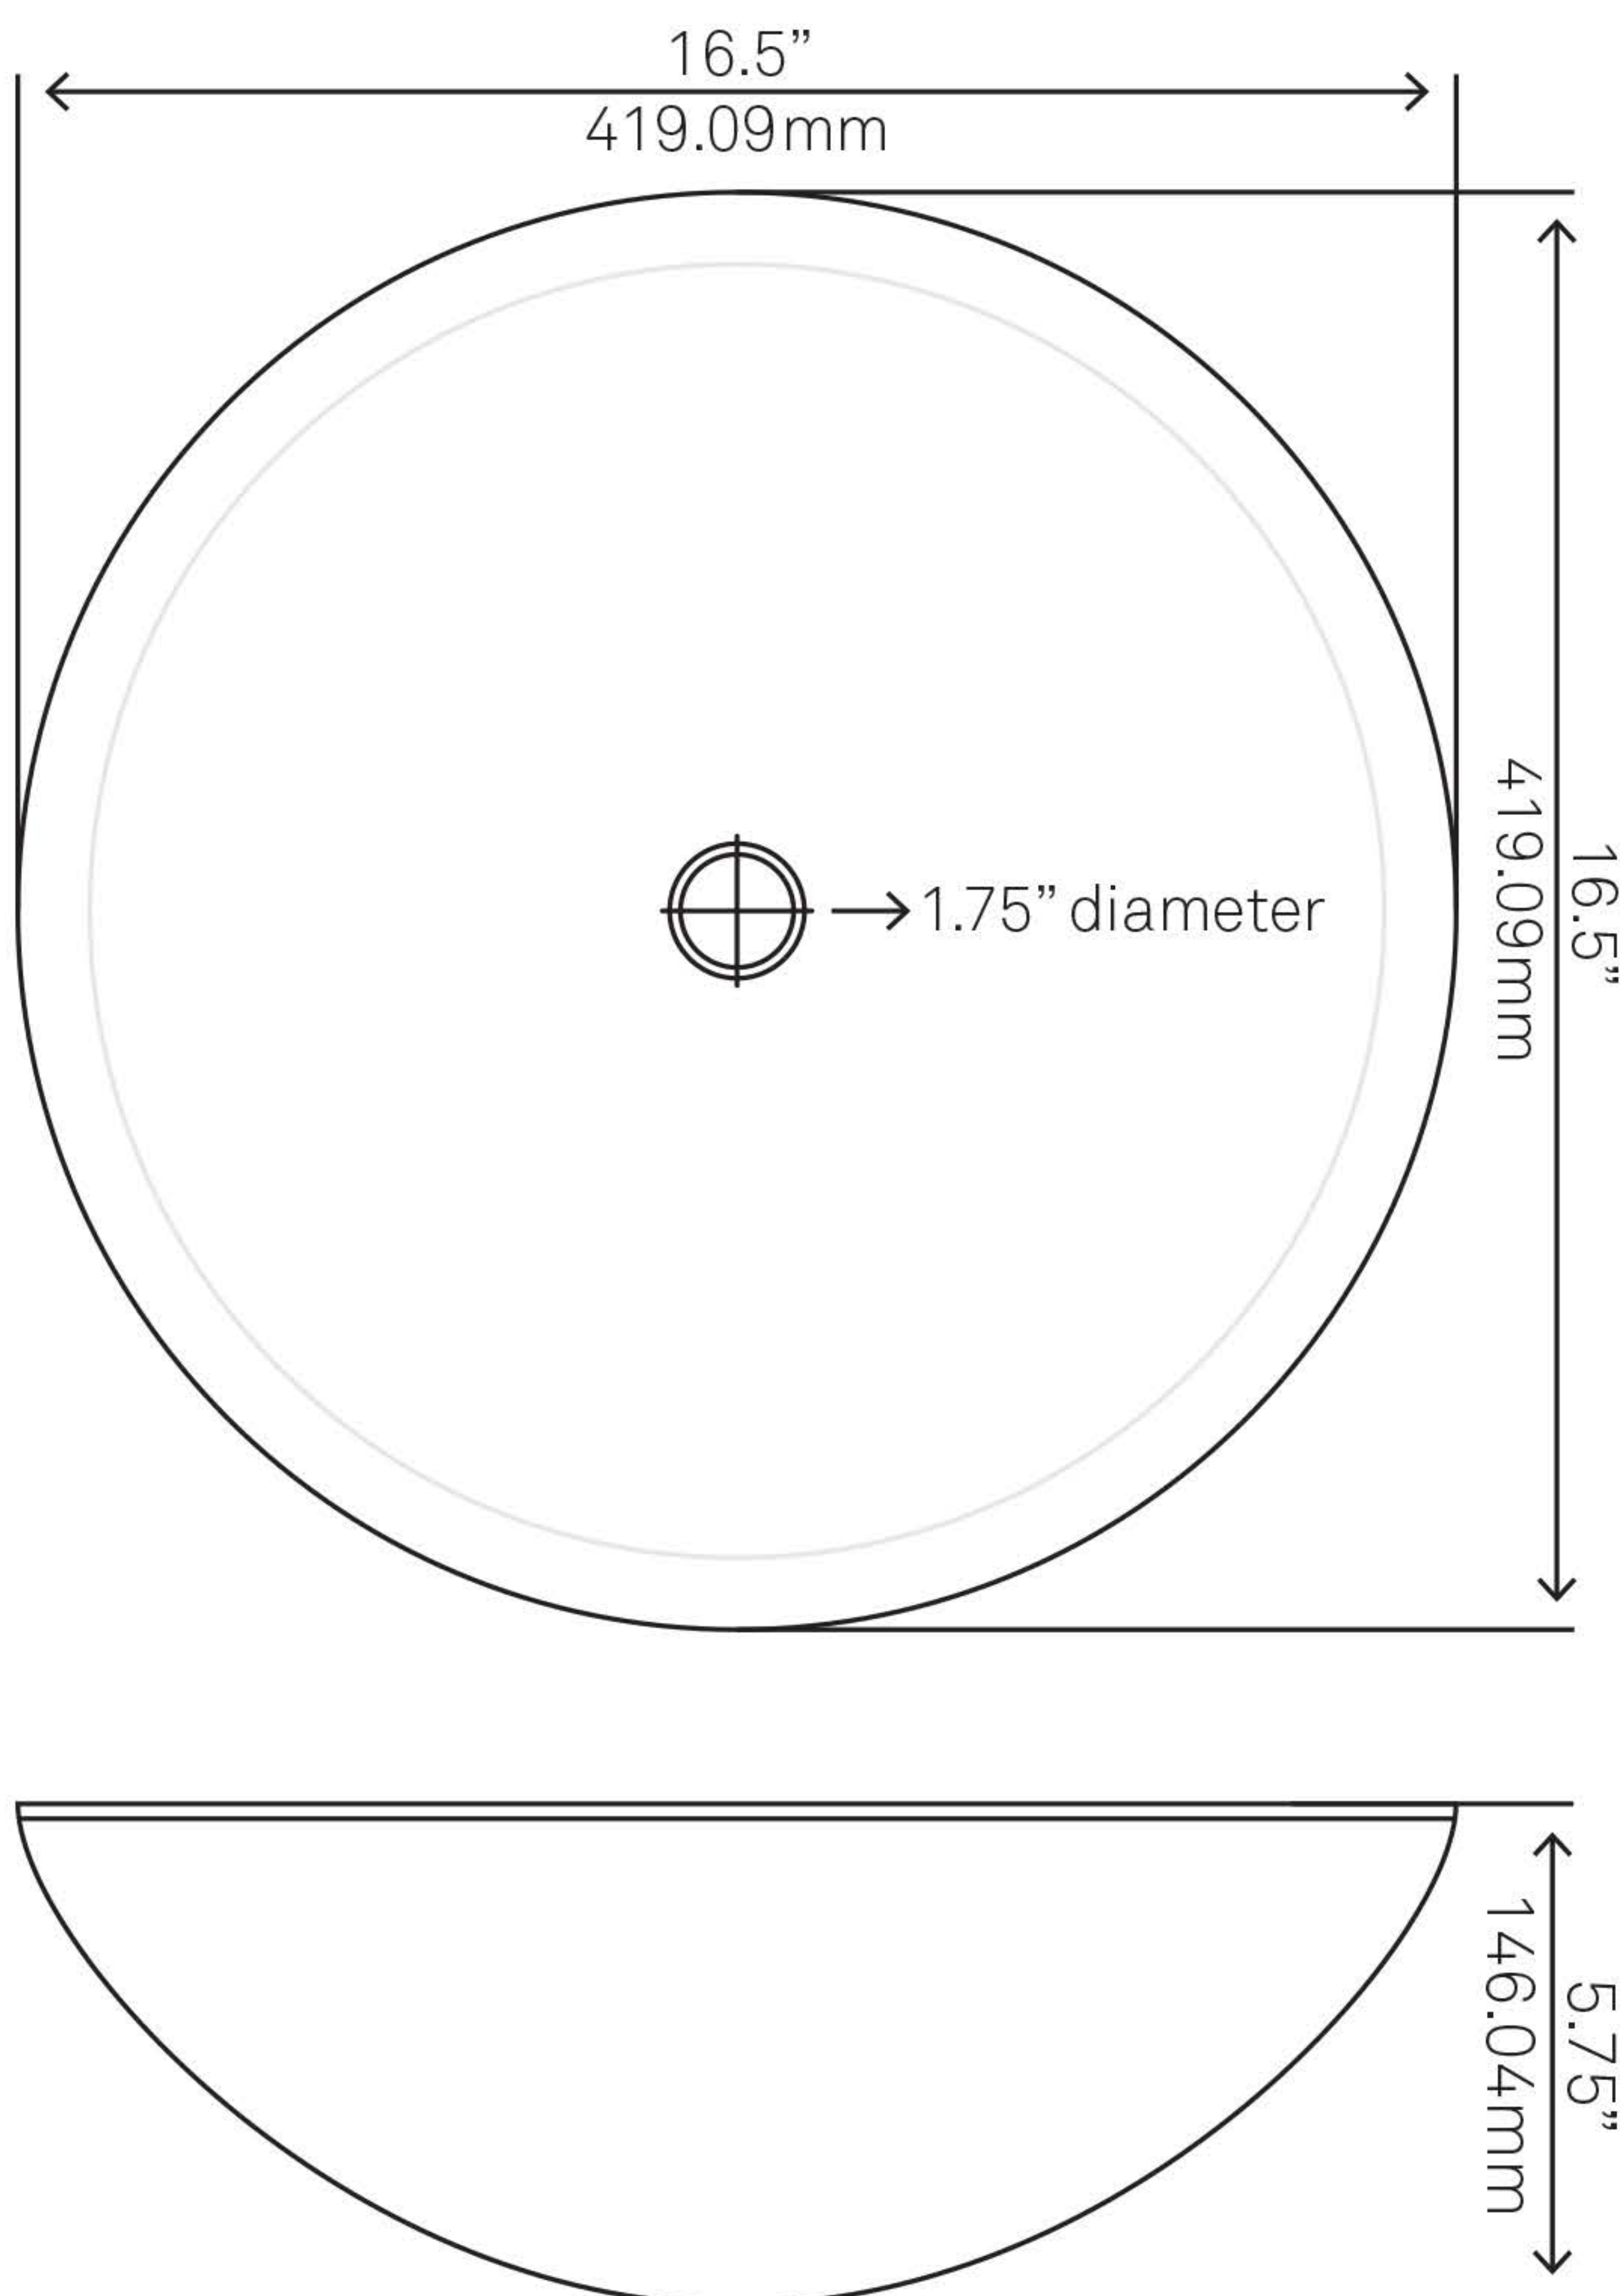

NOHP-G017 DIACCIO Glass Vessel Bathroom Sink

Requested By:

Specific Features:

STANDARD SPECIFICATIONS:

- Round hand painted vessel sink
- Bright blue with silver trim
- High tempered glass
- Stain and scratch resistant inside
- Textured painted outside
- Above counter installation
- Standard U.S. plumbing connection
- 1.75-inch drain opening
- Novatto faucet and drain sold separately