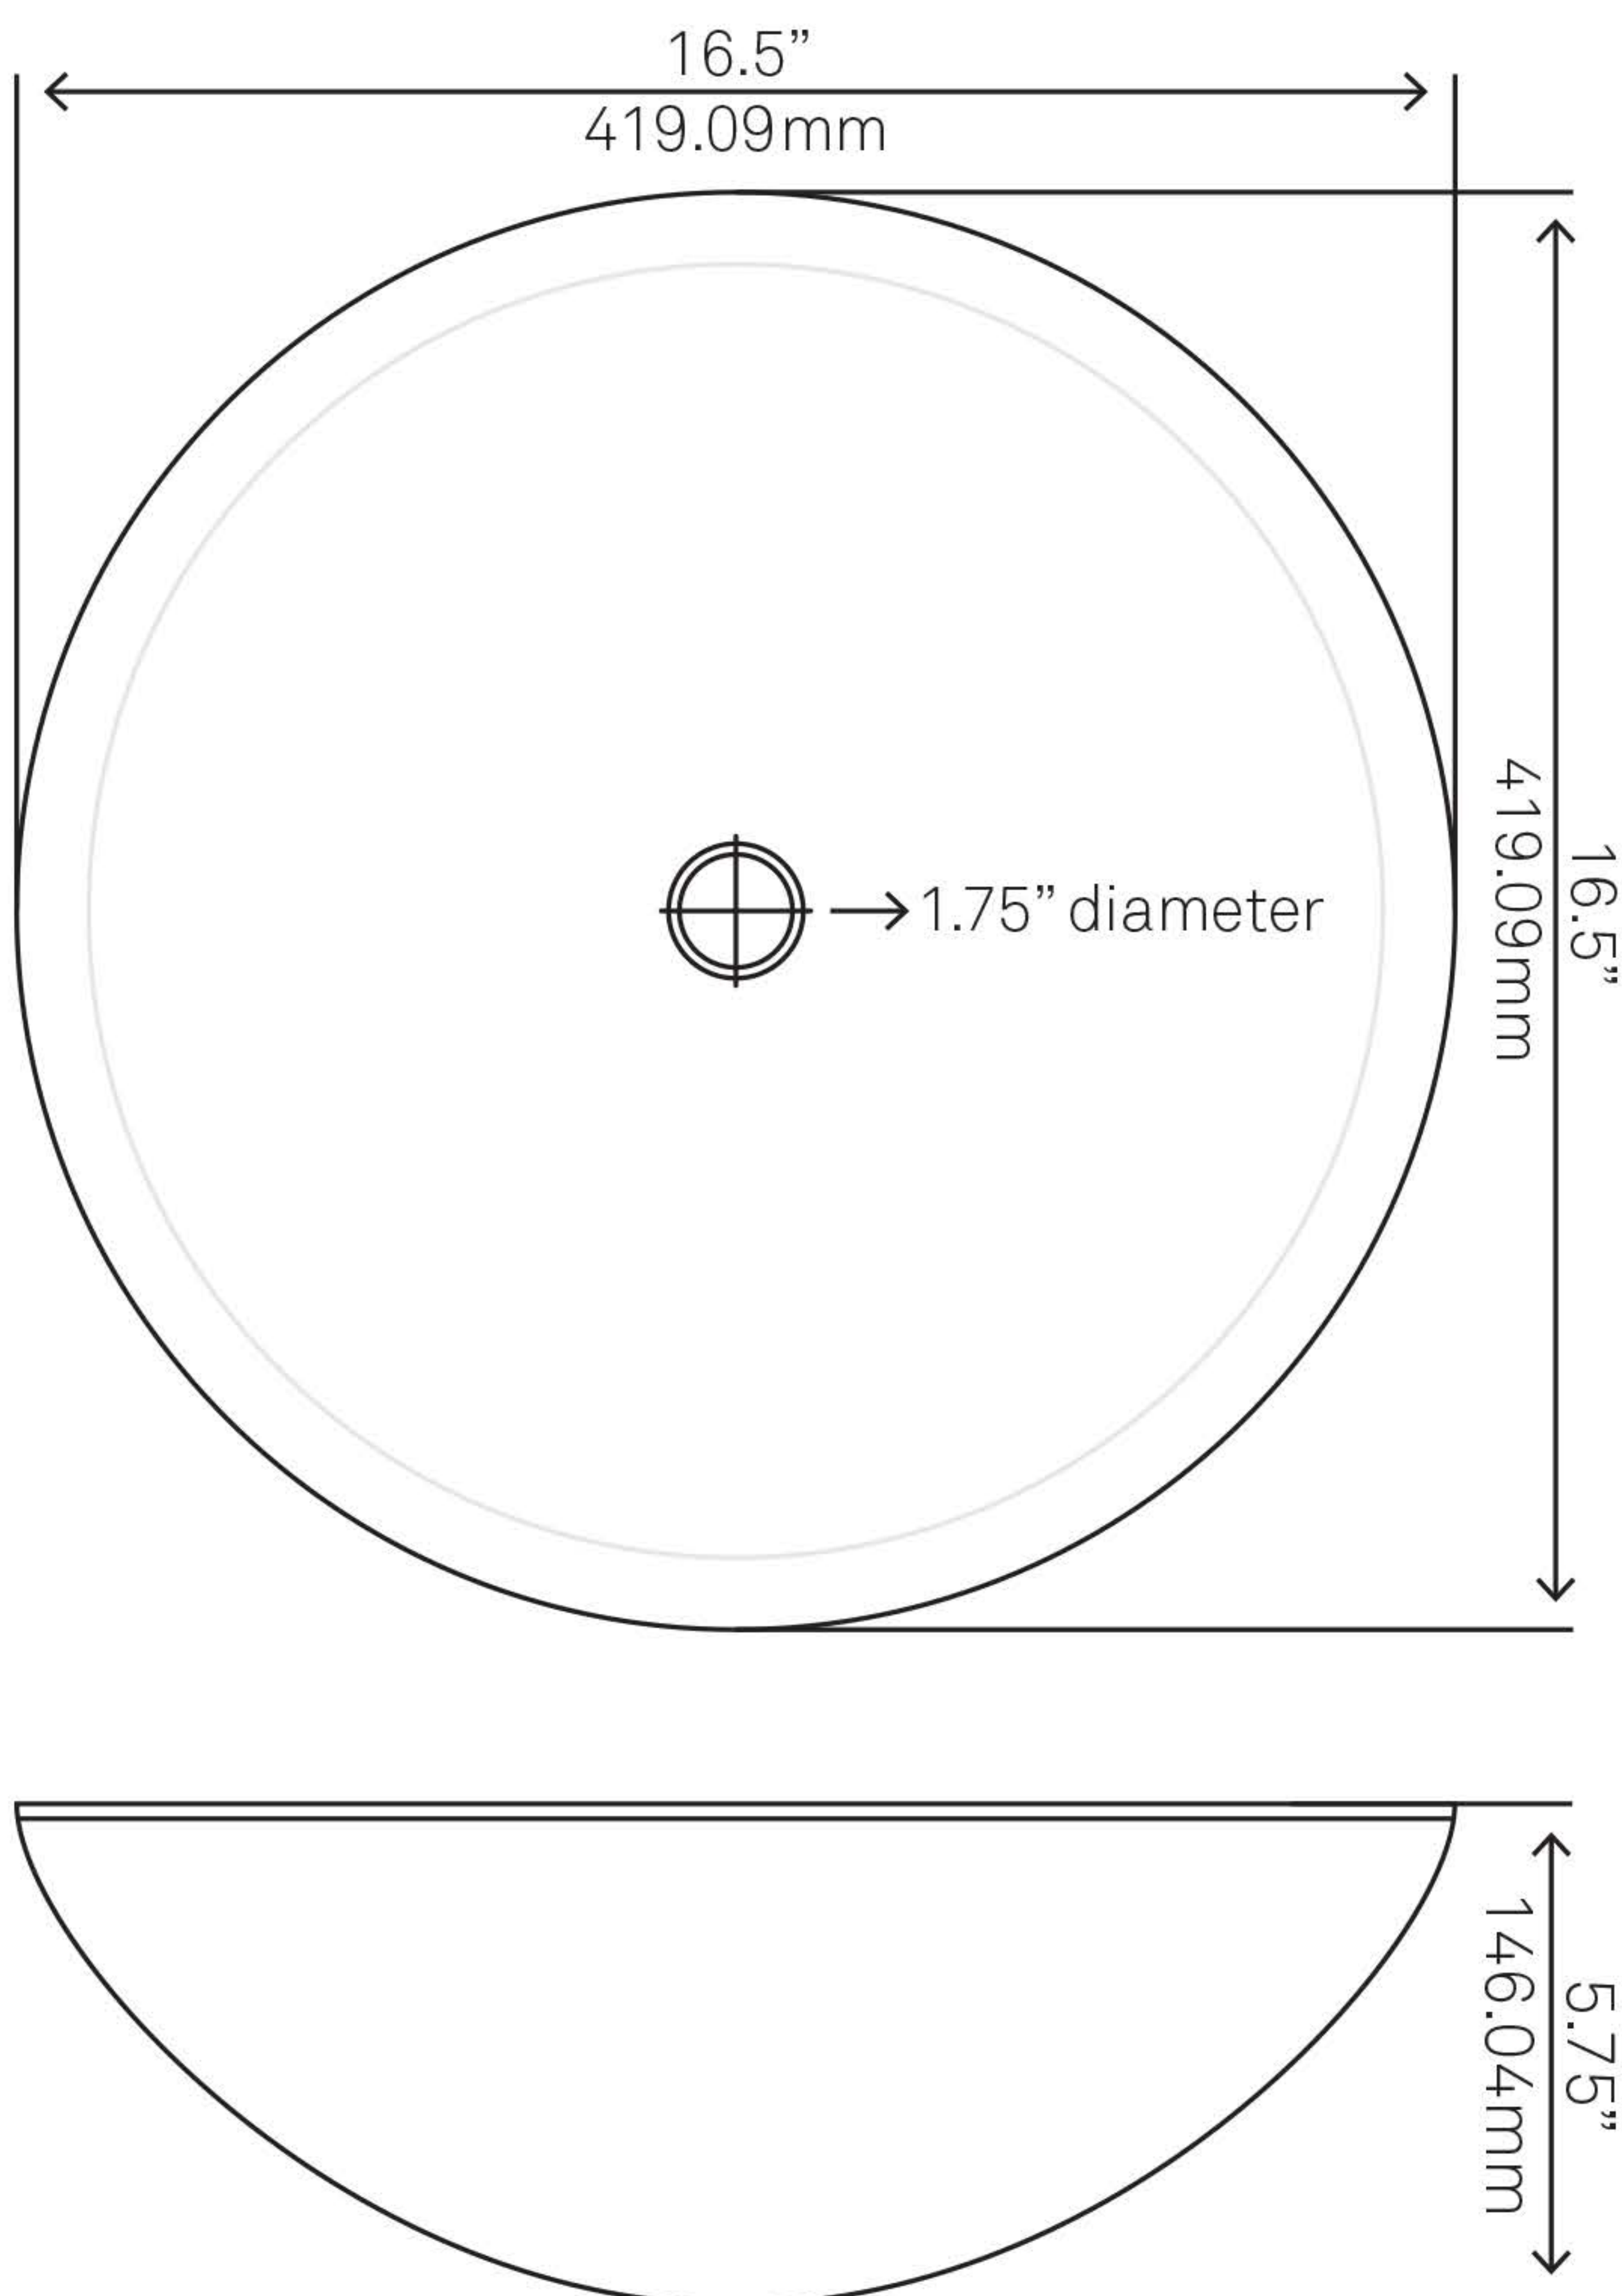

NOHP-G012 TARTARUGA Round Glass Vessel Bath Sink

Requested By:

Specific Features:

STANDARD SPECIFICATIONS:

- Round hand painted vessel sink
- Black and Silver
- High tempered glass
- Stain and scratch resistant inside
- Textured painted outside
- Above counter installation
- Standard U.S. plumbing connection
- 1.75-inch drain opening
- Novatto faucet and drain sold separately
- ½" thick tempered glass