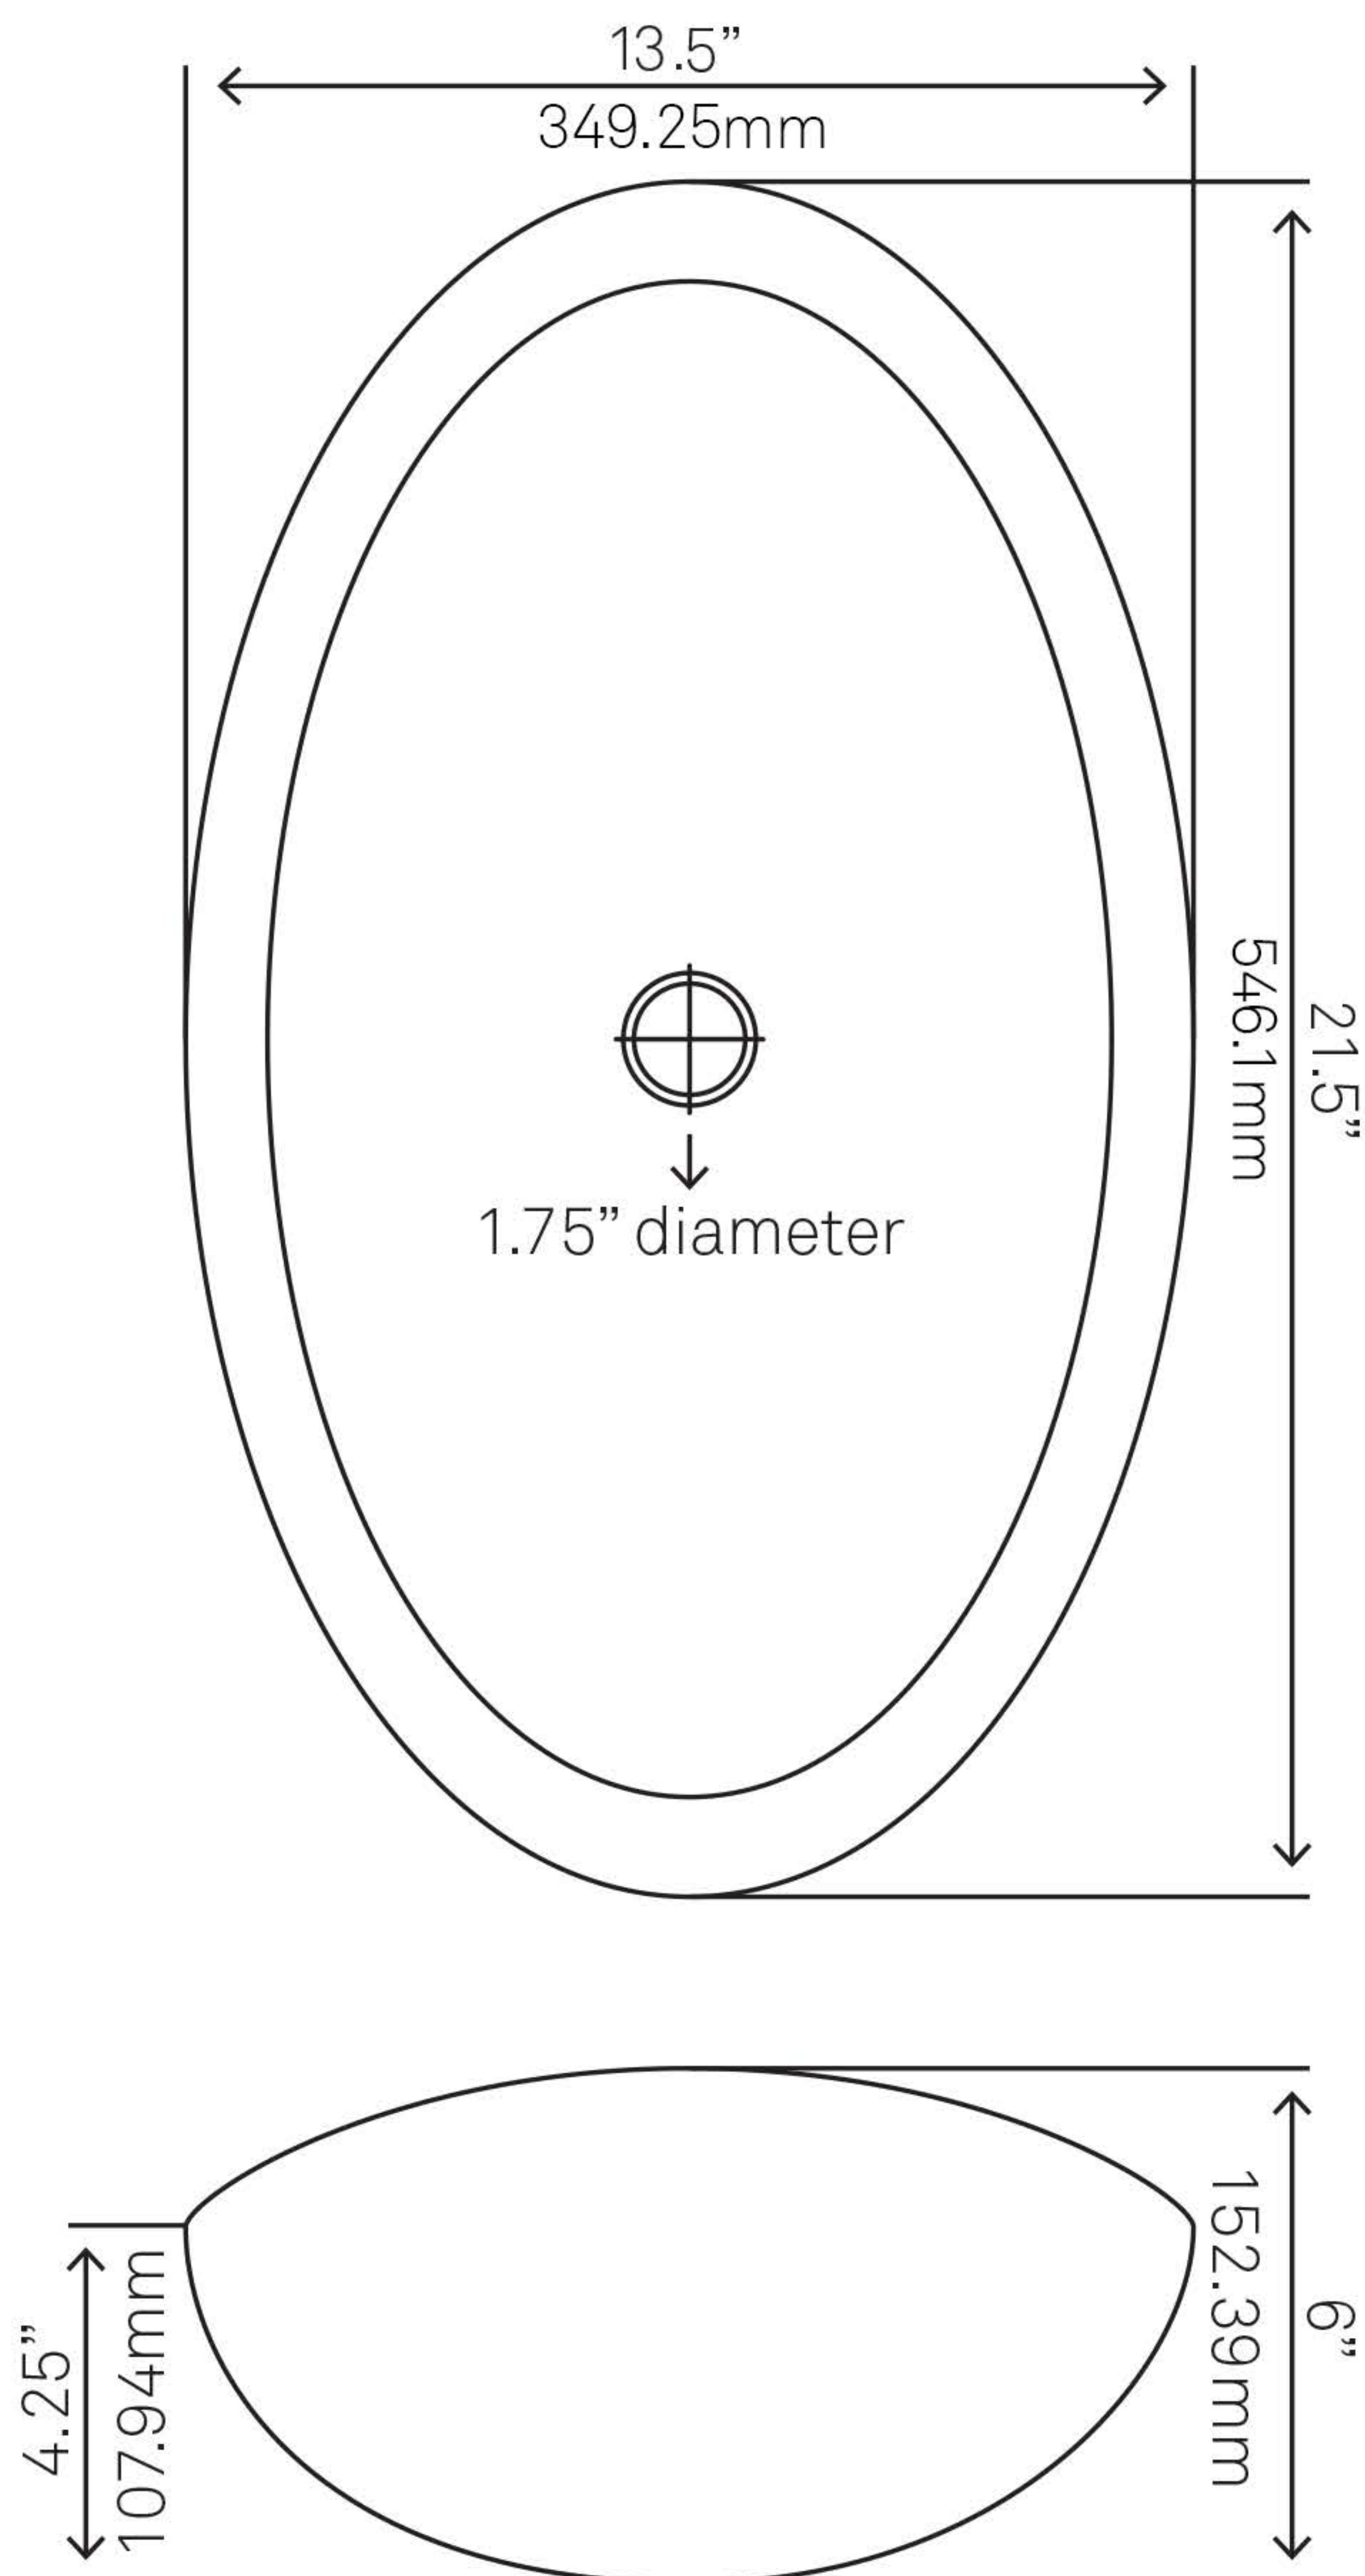

**NOVATTO**

**NOHP-G012-8031 TARTARUGA  
Oval Glass Vessel Bathroom Sink**

Requested By:

---

Specific Features:

---

**STANDARD SPECIFICATIONS:**

- Oval Slipper hand painted vessel sink
- Black and Silver
- High tempered glass
- ½" thick tempered glass
- Stain and scratch resistant inside
- Textured painted outside
- Above counter installation
- Standard U.S. plumbing connection
- 1.75-inch drain opening
- Novatto faucet and drain sold separately