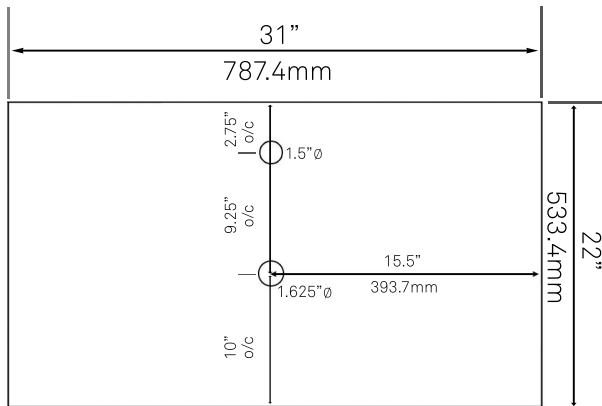

30-in Bath Vanity with Carrara Marble Counter, Backsplash and Handles, NOBV-30SG-CARBN

Requested By: _____

Specific Features: _____

STANDARD SPECIFICATIONS:

- 30-inch bathroom vanity in storm grey
- Carrara marble counter
- Includes: handles, countertop, backsplash and vanity
- Constructed of solid wood and veneer
- Thick 3/4-inch side panels
- Freestanding installation
- Back wall cut-out of 8" x 11"
- Vanity comes fully assembled
- Tip-resistant strap included