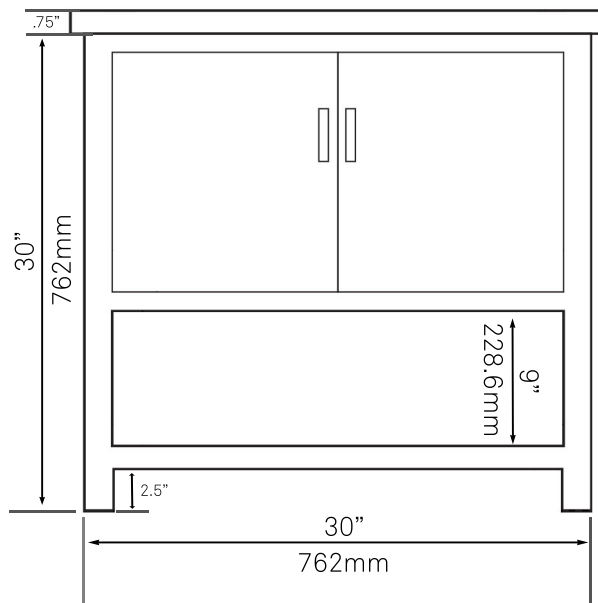

30-in Bath Vanity with Carrara Marble Counter, Backsplash and Handles, NOBV-30SG-CARBN

Requested By: _____

Specific Features: _____

STANDARD SPECIFICATIONS:

- 30-inch bathroom vanity in storm grey
- Carrara marble counter
- Includes: handles, countertop, backsplash and vanity
- Constructed of solid wood and veneer
- Thick 3/4-inch side panels
- Freestanding installation
- Back wall cut-out of 8" x 11"
- Vanity comes fully assembled
- Tip-resistant strap included