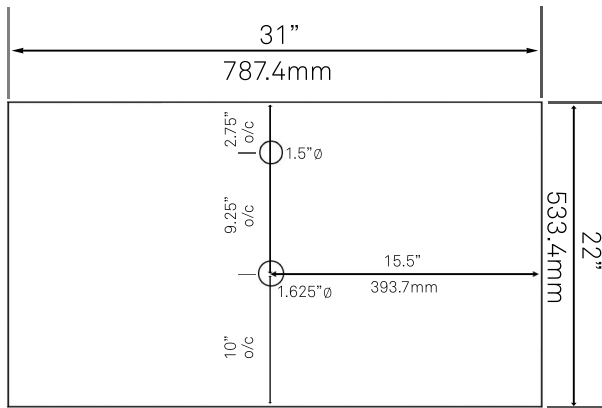

## 30-in Bath Vanity with Carrara Marble Counter, Backsplash and Handles, NOBV-30SG-CARBN

Requested By: \_\_\_\_\_

Specific Features: \_\_\_\_\_

### STANDARD SPECIFICATIONS:

- 30-inch bathroom vanity in storm grey
- Carrara marble counter
- Includes: handles, countertop, backsplash and vanity
- Constructed of solid wood and veneer
- Thick 3/4-inch side panels
- Freestanding installation
- Back wall cut-out of 8" x 11"
- Vanity comes fully assembled
- Tip-resistant strap included