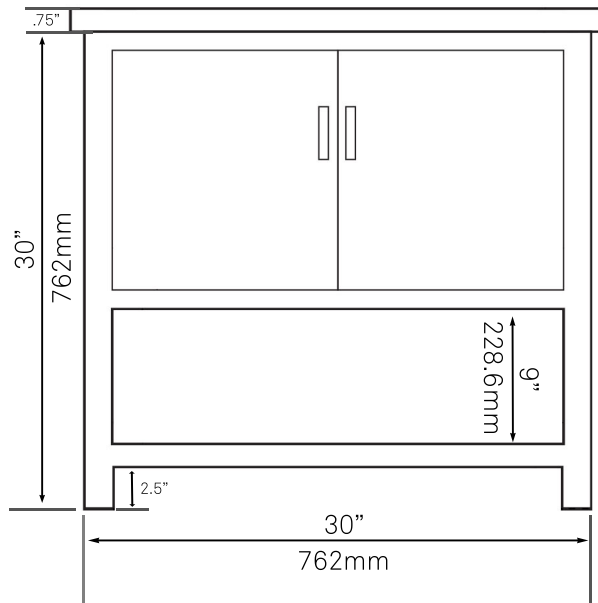

## 30-in Bath Vanity with Carrara Marble Counter, Backsplash and Handles, NOBV-30SG-CARBN

Requested By: \_\_\_\_\_

Specific Features: \_\_\_\_\_

### STANDARD SPECIFICATIONS:

- 30-inch bathroom vanity in storm grey
- Carrara marble counter
- Includes: handles, countertop, backsplash and vanity
- Constructed of solid wood and veneer
- Thick 3/4-inch side panels
- Freestanding installation
- Back wall cut-out of 8" x 11"
- Vanity comes fully assembled
- Tip-resistant strap included

**STANDARD SPECIFICATIONS:**

- Clicker pop-up vessel sink drain and mounting ring
- Brushed nickel finish
- Solid brass construction
- Includes rubber seals and fastener for installation
- 9-inches total pop-up length
- Fits any standard 1.75-inch drain opening
- Tailpipe dia. 1.25-inches
- Drain flange 2.375-inches
- Mounting ring inside hole diam 1.625-inches
- cUPC