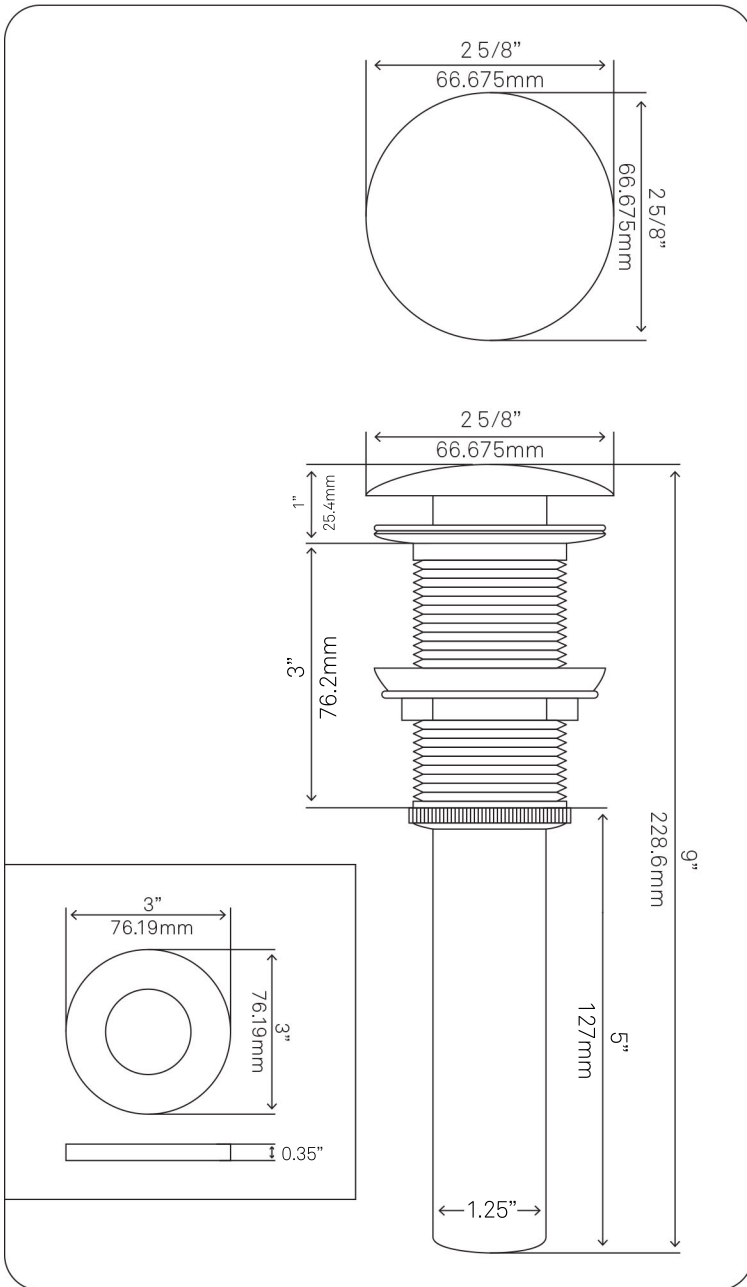

NOTES

Novatto reserves the right (1) to make changes in specifications and materials, and (2) to change or discontinue models, both without notice or obligation. Dimensions are for reference only, see www.Novatto.com for finish options and product availability.

Novatto Inc
TOLL FREE 844.404.4242
www.Novatto.com