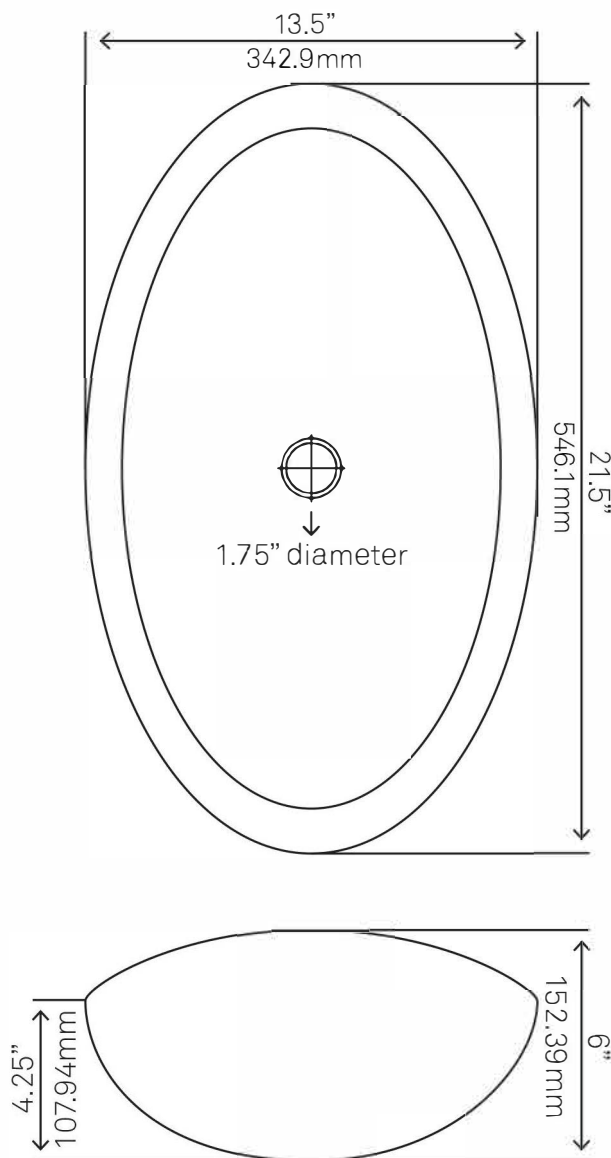

STANDARD SPECIFICATIONS:

- Oval slipper hand painted vessel sink
- Copper and black tones
- High tempered glass
- Stain and scratch resistant inside
- Textured painted outside
- Above counter installation
- Standard U.S. plumbing connection
- 1.75-inch drain opening
- Novatto faucet and drain sold separately

WARRANTY:

Limited lifetime warranty

- See www.NovattoInc.com for details

COORDINATING ACCESSORIES:

- PUD-BN/CH/ORB pop-up drain
- MR-001BN/CH/ORB
- Glacier Ice Restoration and Sealer kit