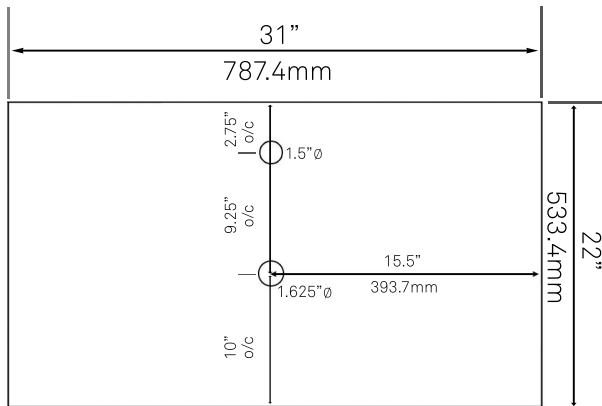

30-in Bath Vanity with Carrara Marble Counter, Backsplash and Handles, NOBV-30SG-CARBN

Requested By: _____

Specific Features: _____

STANDARD SPECIFICATIONS:

- 30-inch bathroom vanity in storm grey
- Carrara marble counter
- Includes: handles, countertop, backsplash and vanity
- Constructed of solid wood and veneer
- Thick ¾-inch side panels
- Freestanding installation
- Back wall cut-out of 8" x 11"
- Vanity comes fully assembled
- Tip-resistant strap included

Novatto Inc
TOLL FREE 844.404.4242
www.Novatto.com

NP-01141 Matte Black Porcelain Vessel Sink

Requested By:

Specific Features:

STANDARD SPECIFICATIONS:

- Rectangle shape
- No overflow
- Scratch resistant and non-porous surface
- Designed for above counter installation
- Standard plumbing connections
- 1.75" drain opening
- OD: 21.75" x 13.75" x 3.5/5-inches tall

Novatto Inc
TOLL FREE 844.404.4242
www.NovattoInc.com

UPD-BN Umbrella Drain, Brushed Nickel

Requested By: _____

Specific Features: _____

STANDARD SPECIFICATIONS:

- Umbrella vessel sink drain; drain STAYS open
- Brushed nickel finish
- Solid brass construction
- Includes rubber seals and fastener for installation
- 9.5-inches total length
- Fits any standard 1.75-inch drain opening
- cUPC