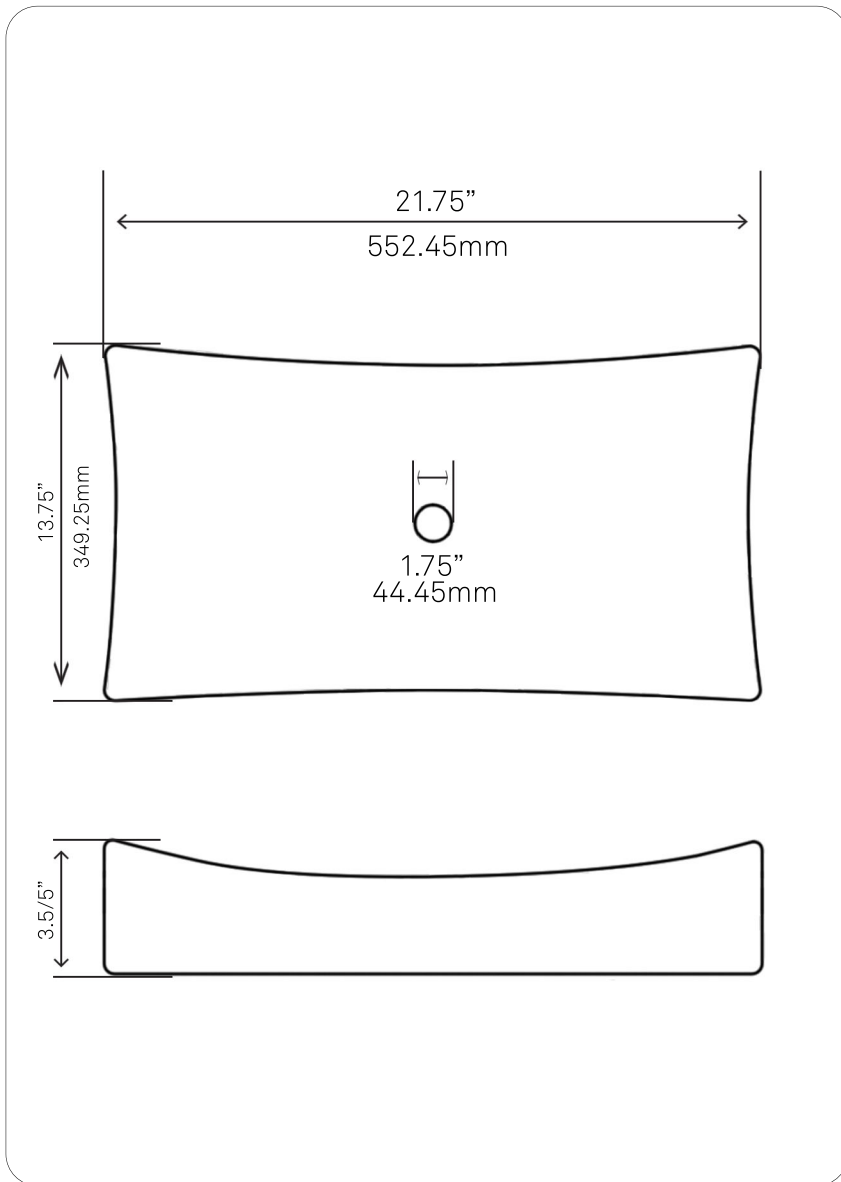

NOTES

Novatto reserves the right (1) to make changes in specifications and materials, and (2) to change or discontinue models, both without notice or obligation. Dimensions are for reference only, see www.NovattoInc.com for finish options and product availability.

Novatto Inc
TOLL FREE 844.404.4242
www.NovattoInc.com