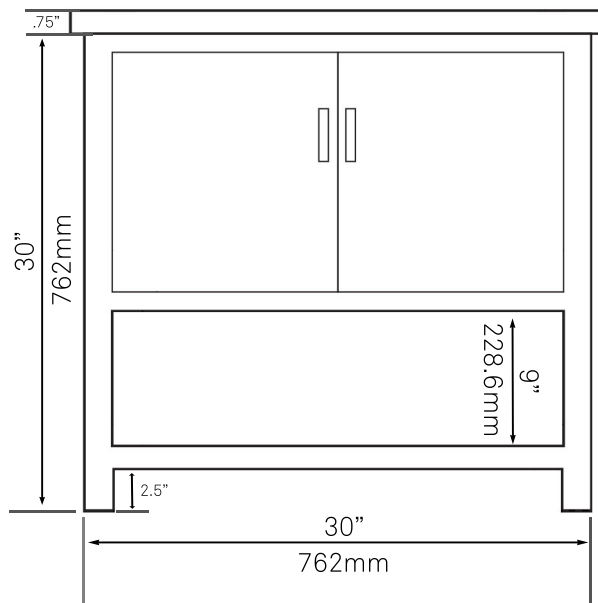

30-in Bath Vanity with Carrara Marble Counter, Backsplash and Handles, NOBV-30SG-CARBN

Requested By: _____

Specific Features: _____

STANDARD SPECIFICATIONS:

- 30-inch bathroom vanity in storm grey
- Carrara marble counter
- Includes: handles, countertop, backsplash and vanity
- Constructed of solid wood and veneer
- Thick ¾-inch side panels
- Freestanding installation
- Back wall cut-out of 8" x 11"
- Vanity comes fully assembled
- Tip-resistant strap included

Novatto Inc
TOLL FREE 844.404.4242
www.Novatto.com

NP-01141 Matte Black Porcelain Vessel Sink

Requested By:

Specific Features:

STANDARD SPECIFICATIONS:

- Rectangle shape
- No overflow
- Scratch resistant and non-porous surface
- Designed for above counter installation
- Standard plumbing connections
- 1.75" drain opening
- OD: 21.75" x 13.75" x 3.5/5-inches tall

Novatto Inc
TOLL FREE 844.404.4242
www.NovattoInc.com

UPD-BN Umbrella Drain, Brushed Nickel

Requested By: _____

Specific Features: _____

STANDARD SPECIFICATIONS:

- Umbrella vessel sink drain; drain STAYS open
- Brushed nickel finish
- Solid brass construction
- Includes rubber seals and fastener for installation
- 9.5-inches total length
- Fits any standard 1.75-inch drain opening
- cUPC