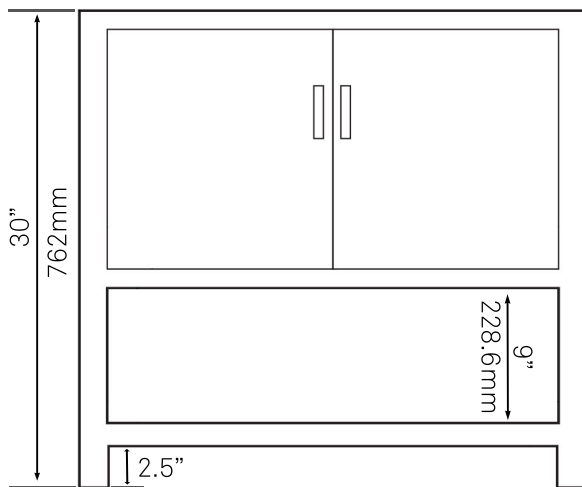

## 30-inch Bath Vanity in Storm Grey with Handles - NOBV-30SG-BN

Requested By: \_\_\_\_\_

Specific Features: \_\_\_\_\_

### STANDARD SPECIFICATIONS:

- 30-inch bathroom vanity in storm grey with brushed nickel handles
- Constructed of solid wood and veneer
- Thick 3/4-inch side panels
- Freestanding installation
- Back wall cut-out of 8" x 11"
- Vanity comes fully assembled
- Includes decorative handles, adjustable slow-close cabinet hinges
- Tip-resistant strap included