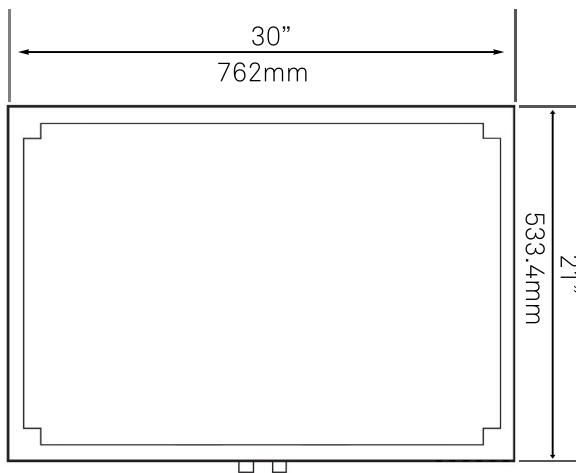

## 30-inch Bath Vanity in Storm Grey with Handles - NOBV-30SG-BN

Requested By: \_\_\_\_\_

Specific Features: \_\_\_\_\_

### STANDARD SPECIFICATIONS:

- 30-inch bathroom vanity in storm grey with brushed nickel handles
- Constructed of solid wood and veneer
- Thick 3/4-inch side panels
- Freestanding installation
- Back wall cut-out of 8" x 11"
- Vanity comes fully assembled
- Includes decorative handles, adjustable slow-close cabinet hinges
- Tip-resistant strap included