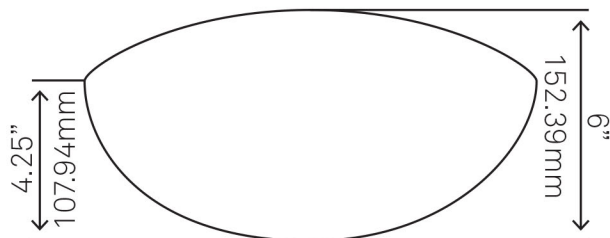

STANDARD SPECIFICATIONS:

- Oval slipper clear glass vessel
- Made with high tempered glass
- Scratch resistant and non-porous
- Designed for above counter installation
- Standard U.S. plumbing connections
- 1.75-inch drain opening
- No overflow

WARRANTY:

Limited lifetime warranty

- See www.NovattoInc.com for details

COORDINATING ACCESSORIES:

- PUD-BN/CH/ORB pop-up drain
- MR-001BN/CH/ORB
- Glacier Ice Restoration and Sealer kit

NOTES

Novatto reserves the right (1) to make changes in specifications and materials, and (2) to change or discontinue models, both without notice or obligation. Dimensions are for reference only, see www.NovattoInc.com for finish options and product availability.

Novatto Inc
TOLL FREE 844.404.4242
www.NovattoInc.com