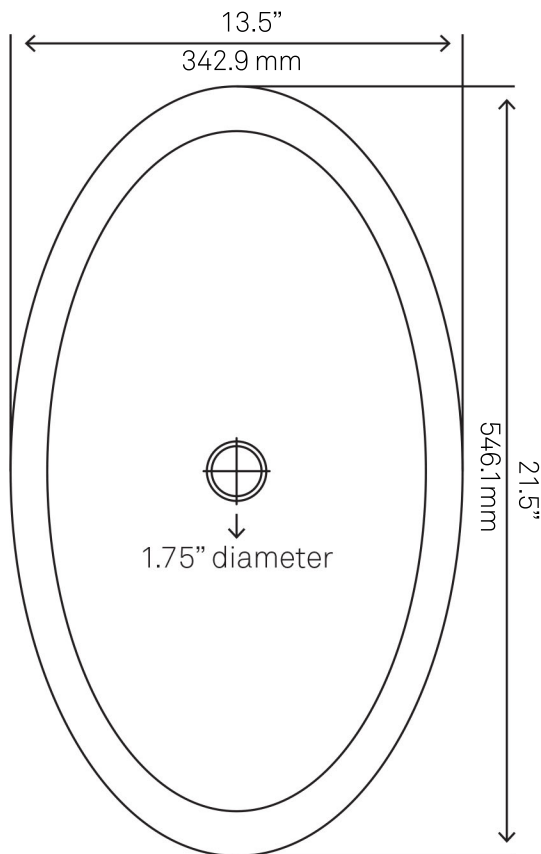

STANDARD SPECIFICATIONS:

- Oval slipper clear glass vessel
- Made with high tempered glass
- Scratch resistant and non-porous
- Designed for above counter installation
- Standard U.S. plumbing connections
- 1.75-inch drain opening
- No overflow

WARRANTY:

Limited lifetime warranty

- See www.NovattoInc.com for details

COORDINATING ACCESSORIES:

- PUD-BN/CH/ORB pop-up drain
- MR-001BN/CH/ORB
- Glacier Ice Restoration and Sealer kit

NOTES

Novatto reserves the right (1) to make changes in specifications and materials, and (2) to change or discontinue models, both without notice or obligation. Dimensions are for reference only, see www.NovattoInc.com for finish options and product availability.

Novatto Inc
TOLL FREE 844.404.4242
www.NovattoInc.com