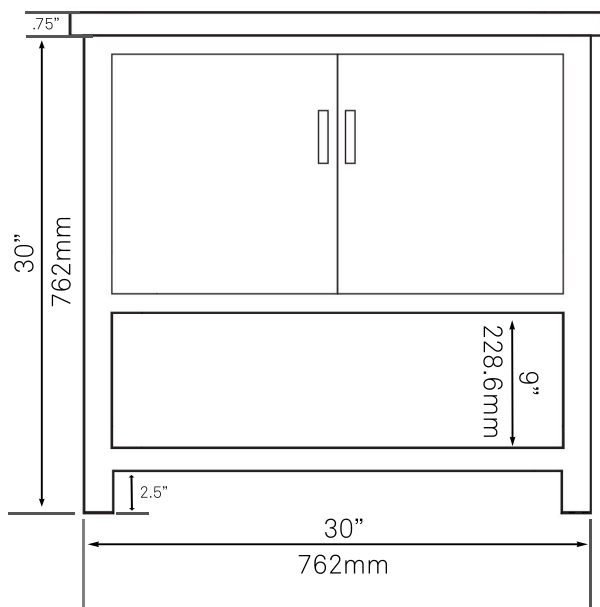

NOTES

Novatto reserves the right (1) to make changes in materials and specifications, and (2) to change or discontinue models, both without notice or obligation. Dimensions are for reference only, see www.Novatto.com for finish options and product availability.

Novatto Inc
TOLL FREE 844.404.4242
www.Novatto.com