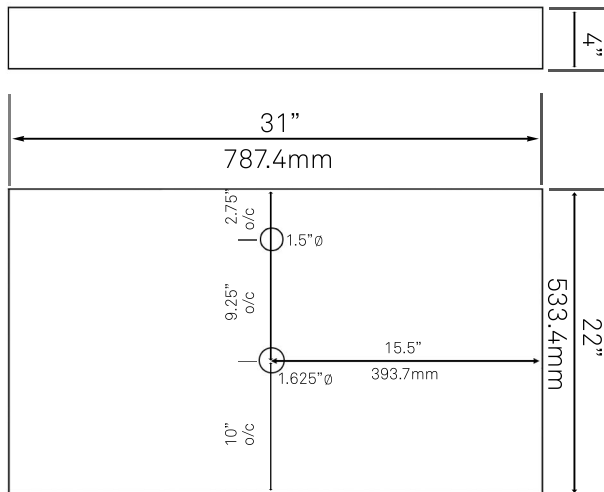

## 30-in Bath Vanity with Café Quartz Counter, Backsplash & Handles - NOBV-30SG-6001BN

Requested By: \_\_\_\_\_

Specific Features: \_\_\_\_\_

### STANDARD SPECIFICATIONS:

- 30-inch bathroom vanity in storm grey
- Café quartz countertop & backsplash
- Includes: handles, countertop, backsplash and vanity
- Vanity constructed of solid wood and veneer
- Thick ¾-inch side panels
- Freestanding installation
- Back wall cut-out: 8" x 11"
- Backsplash: 31" x 4" x .75"
- Vanity comes fully assembled; countertop, backsplash & handles need to be assembled
- Tip-resistant strap included