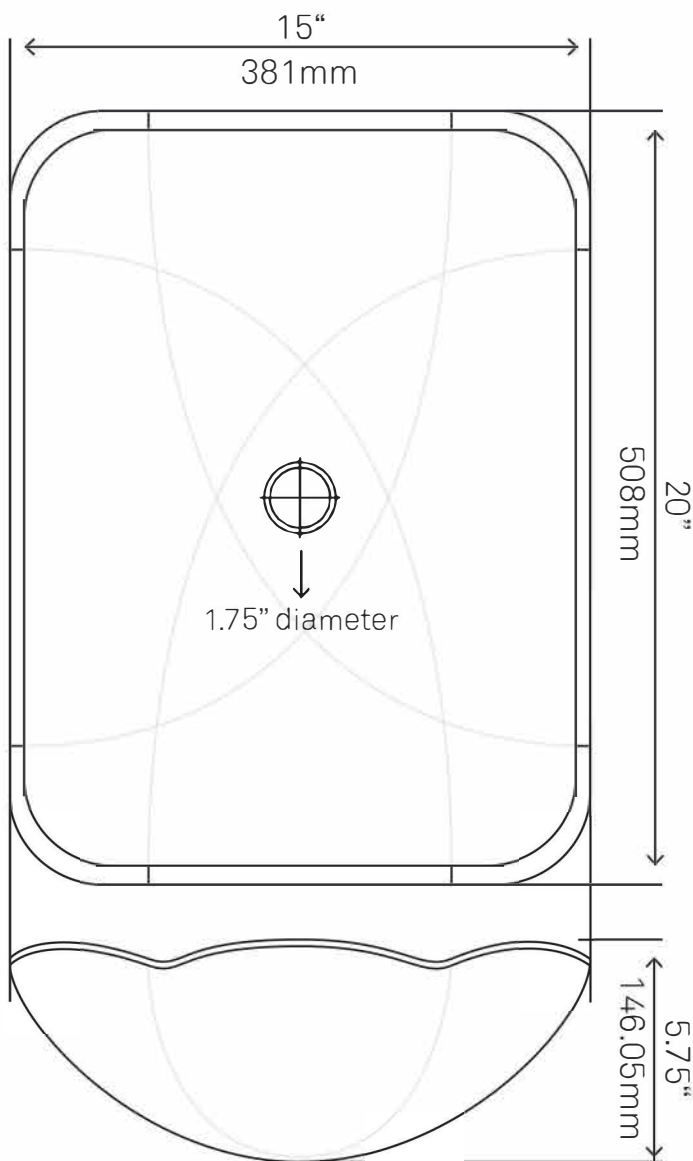

### STANDARD SPECIFICATIONS:

- 30-inch bathroom vanity in storm grey
- Café quartz countertop & backsplash
- Includes: handles, countertop, backsplash and vanity
- Vanity constructed of solid wood and veneer
- Thick ¾-inch side panels
- Freestanding installation
- Back wall cut-out: 8" x 11"
- Backsplash: 31" x 4" x .75"
- Vanity comes fully assembled; countertop, backsplash & handles need to be assembled
- Tip-resistant strap included

**STANDARD SPECIFICATIONS:**

- Oblong fluted clear black glass vessel
- Made with high tempered glass
- Scratch resistant and non-porous
- Designed for above counter installation
- Standard U.S. plumbing connections
- 1.75-inch drain opening
- No overflow