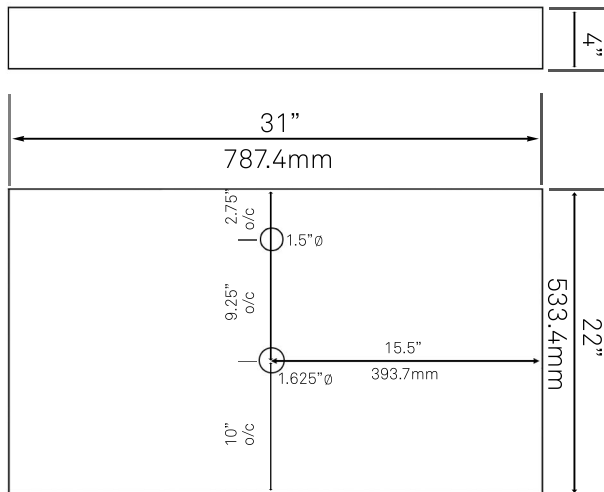

## 30-in Bath Vanity with Café Quartz Counter, Backsplash & Handles - NOBV-30SG-6001BN

Requested By: \_\_\_\_\_

Specific Features: \_\_\_\_\_

### STANDARD SPECIFICATIONS:

- 30-inch bathroom vanity in storm grey
- Café quartz countertop & backsplash
- Includes: handles, countertop, backsplash and vanity
- Vanity constructed of solid wood and veneer
- Thick ¾-inch side panels
- Freestanding installation
- Back wall cut-out: 8" x 11"
- Backsplash: 31" x 4" x .75"
- Vanity comes fully assembled; countertop, backsplash & handles need to be assembled
- Tip-resistant strap included

**STANDARD SPECIFICATIONS:**

- Clicker pop-up vessel sink drain and mounting ring
- Brushed nickel finish
- Solid brass construction
- Includes rubber seals and fastener for installation
- 9-inches total pop-up length
- Fits any standard 1.75-inch drain opening
- Tailpipe dia. 1.25-inches
- Drain flange 2.375-inches
- Mounting ring inside hole diam 1.625-inches
- cUPC