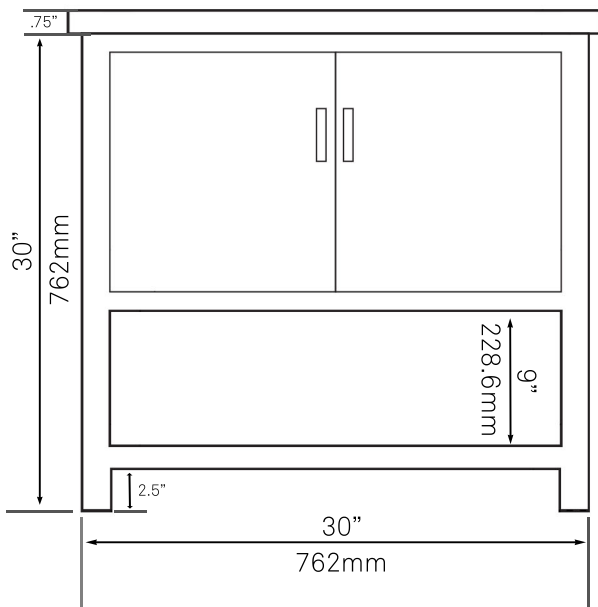

NOTES

Novatto reserves the right (1) to make changes in materials and specifications, and (2) to change or discontinue models, both without notice or obligation. Dimensions are for reference only, see www.Novatto.com for finish options and product availability.

Novatto Inc
TOLL FREE 844.404.4242
www.Novatto.com