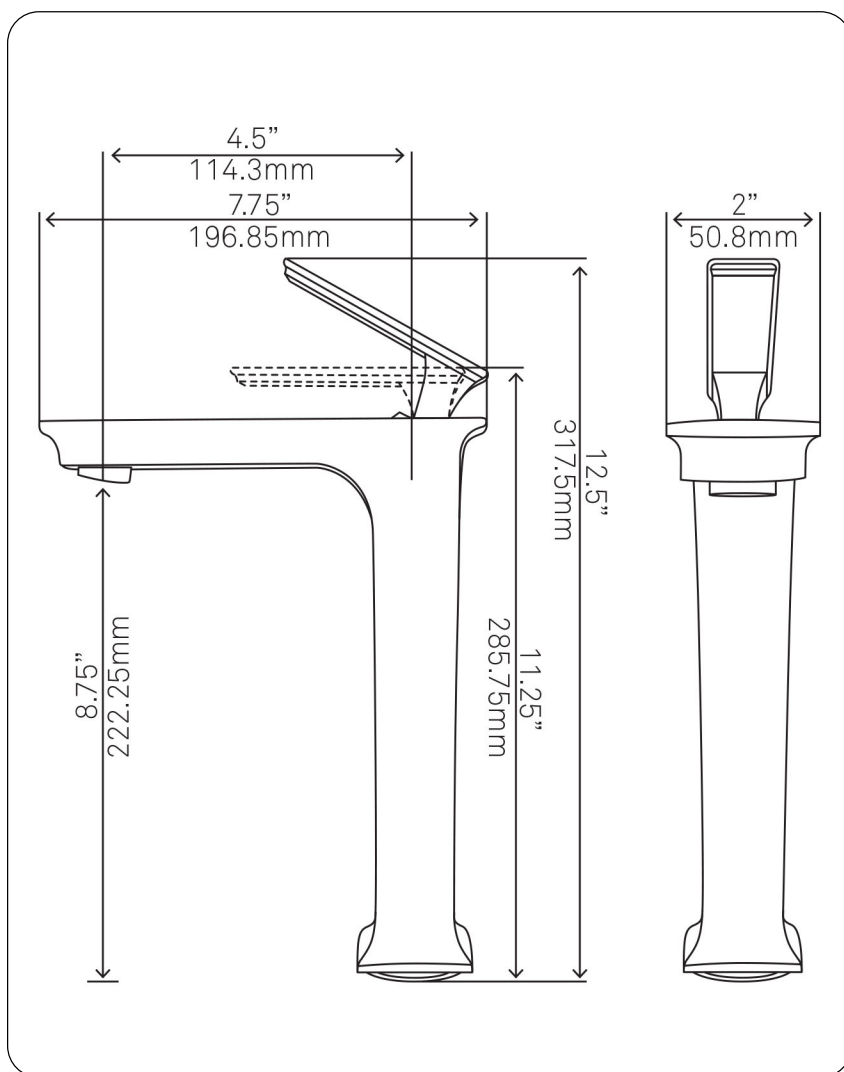

NOTES

Novatto reserves the right (1) to make changes in specifications and materials, and (2) to change or discontinue models, both without notice or obligation. Dimensions are for reference only, see www.Novatto.com for finish options and product availability.

Novatto Inc
TOLL FREE 844.404.4242
www.Novatto.com