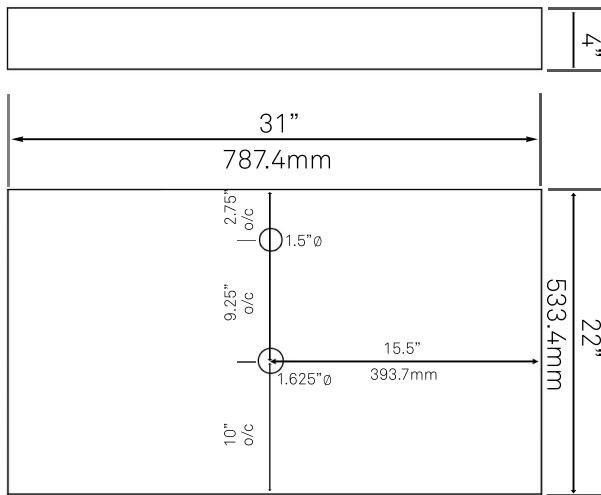

## 30-in Bath Vanity with Storm Grey Quartz Counter, Backsplash & Handles - NOBV-30SG-280BN

Requested By: \_\_\_\_\_

Specific Features: \_\_\_\_\_

### STANDARD SPECIFICATIONS:

- 30-inch bathroom vanity in storm grey
- Storm grey quartz counter
- Includes: handles, countertop, backsplash and vanity
- Vanity constructed of solid wood and veneer
- Thick ¾-inch side panels
- Freestanding installation
- Back wall cut-out: 8" x 11"
- Backsplash: 31" x 4" x .75"
- Vanity comes fully assembled; countertop, backsplash & handles need to be assembled
- Tip-resistant strap included