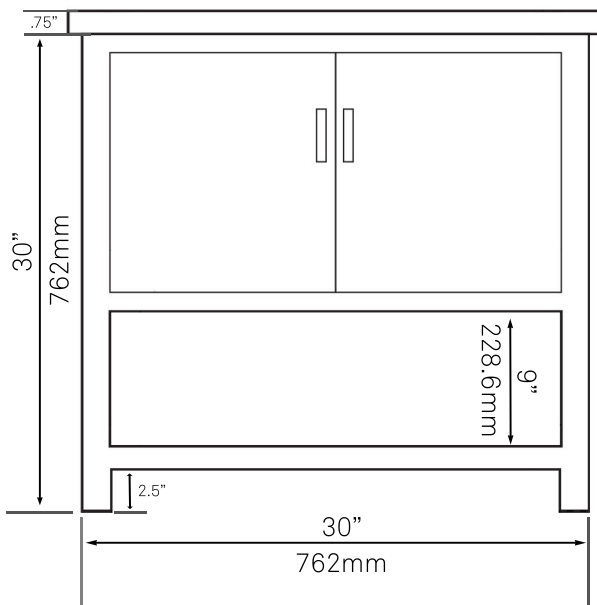

## 30-in Bath Vanity with Storm Grey Quartz Counter, Backsplash & Handles - NOBV-30SG-280BN

Requested By: \_\_\_\_\_

Specific Features: \_\_\_\_\_

### STANDARD SPECIFICATIONS:

- 30-inch bathroom vanity in storm grey
- Storm grey quartz counter
- Includes: handles, countertop, backsplash and vanity
- Vanity constructed of solid wood and veneer
- Thick ¾-inch side panels
- Freestanding installation
- Back wall cut-out: 8" x 11"
- Backsplash: 31" x 4" x .75"
- Vanity comes fully assembled; countertop, backsplash & handles need to be assembled
- Tip-resistant strap included

### STANDARD SPECIFICATIONS:

- All 4 sides, bright white glossy porcelain vessel sink
- No overflow
- Easy to clean
- Scratch resistant and non-porous surface
- Designed for above counter installation
- Standard plumbing connections
- 1.75" standard drain opening
- OD: 21.75" x 13.75" x 3.5/5-inches tall