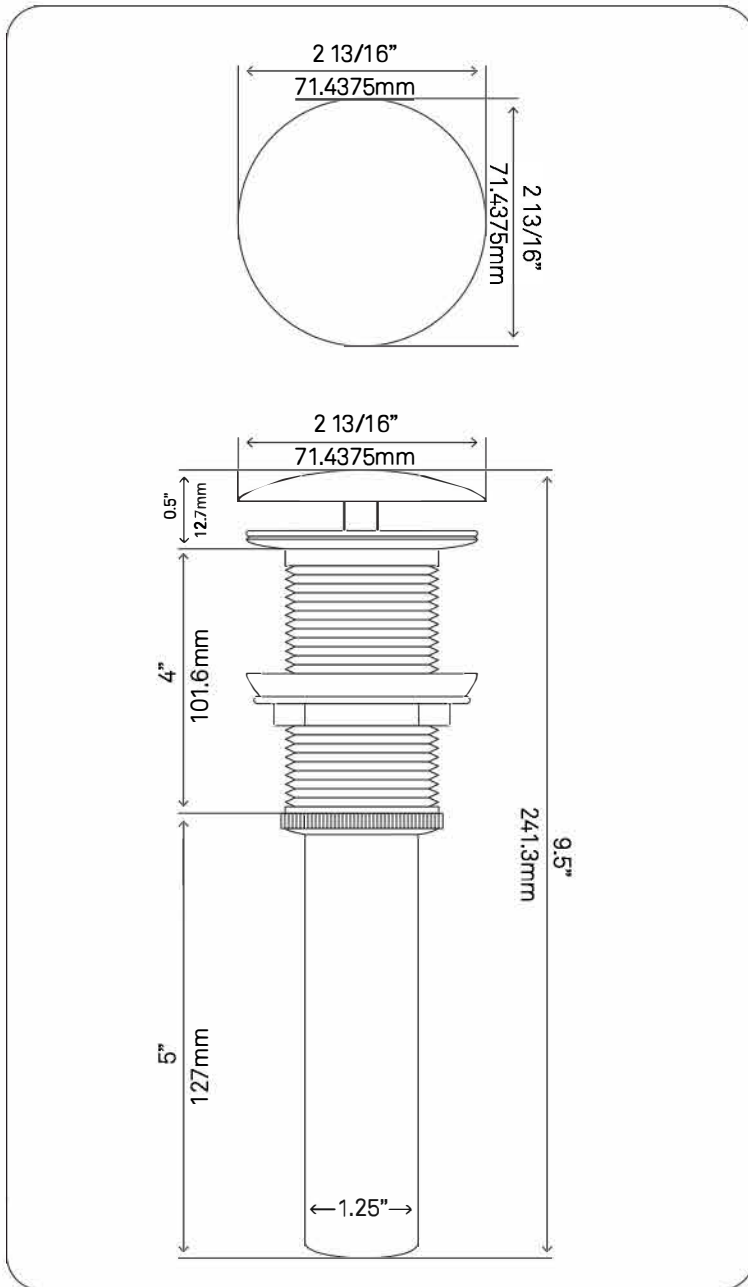

NOTES

Novatto reserves the right (1) to make changes in specifications and materials, and (2) to change or discontinue models, both without notice or obligation. Dimensions are for reference only, see www.Novatto.com for finish options and product availability.

Novatto Inc
TOLL FREE
844.404.4242
www.Novatto.com