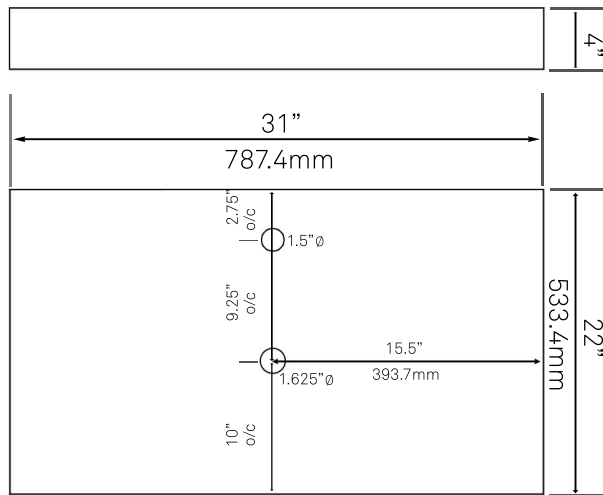

30-in Bath Vanity with Storm Grey Quartz Counter, Backsplash & Handles - NOBV-30SG-280BN

Requested By: _____

Specific Features: _____

STANDARD SPECIFICATIONS:

- 30-inch bathroom vanity in storm grey
- Storm grey quartz counter
- Includes: handles, countertop, backsplash and vanity
- Vanity constructed of solid wood and veneer
- Thick ¾-inch side panels
- Freestanding installation
- Back wall cut-out: 8" x 11"
- Backsplash: 31" x 4" x .75"
- Vanity comes fully assembled; countertop, backsplash & handles need to be assembled
- Tip-resistant strap included

Novatto Inc
TOLL FREE 844.404.4242
www.Novatto.com

NP-01141 Modern White Porcelain Vessel Sink, No Overflow

Requested By:

Specific Features:

STANDARD SPECIFICATIONS:

- All 4 sides, bright white glossy porcelain vessel sink
- No overflow
- Easy to clean
- Scratch resistant and non-porous surface
- Designed for above counter installation
- Standard plumbing connections
- 1.75" standard drain opening
- OD: 21.75" x 13.75" x 3.5/5-inches tall

Novatto Inc
TOLL FREE 844.404.4242
www.Novatto.com

**GF-136BN ECLIPSE
Single Lever Vessel Faucet**

Requested By: _____

Specific Features: _____

STANDARD SPECIFICATIONS:

- Brushed nickel finish
- Single handle control
- Solid brass construction
- High pressure ceramic cartridge
- Single hole deck mount installation
- 1.5-inch diameter hole required
- Spout reach: 3.75-inches
- Spout height: 8-inches
- cUPC and AB1953 low lead compliant
- ASME A112.18.1-1-2011/CSA B125.1-11
- NSF 61 and NSF 372 certified
- WaterSaver available