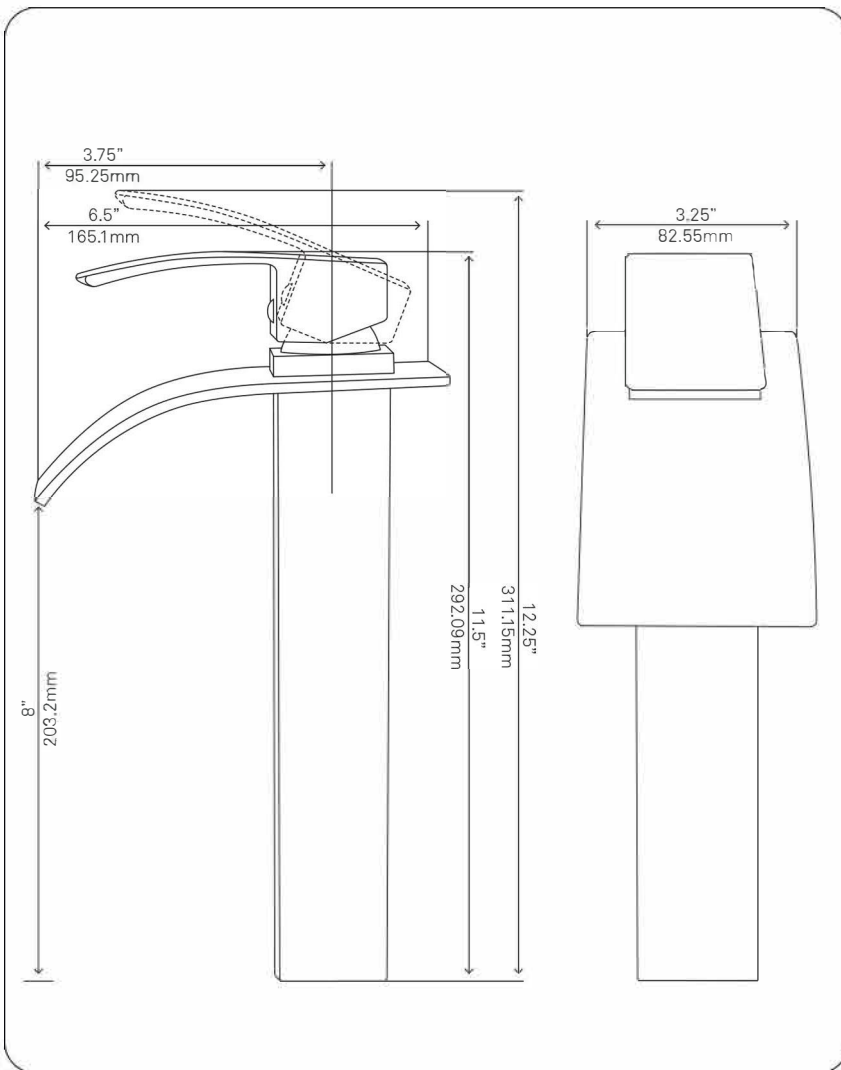

NOTES

Novatto reserves the right (1) to make changes in specifications and materials, and (2) to change or discontinue models, both without notice or obligation. Dimensions are for reference only, see www.Novatto.com for finish options and product availability.

Novatto Inc
TOLL FREE 844.404.4242
www.Novatto.com