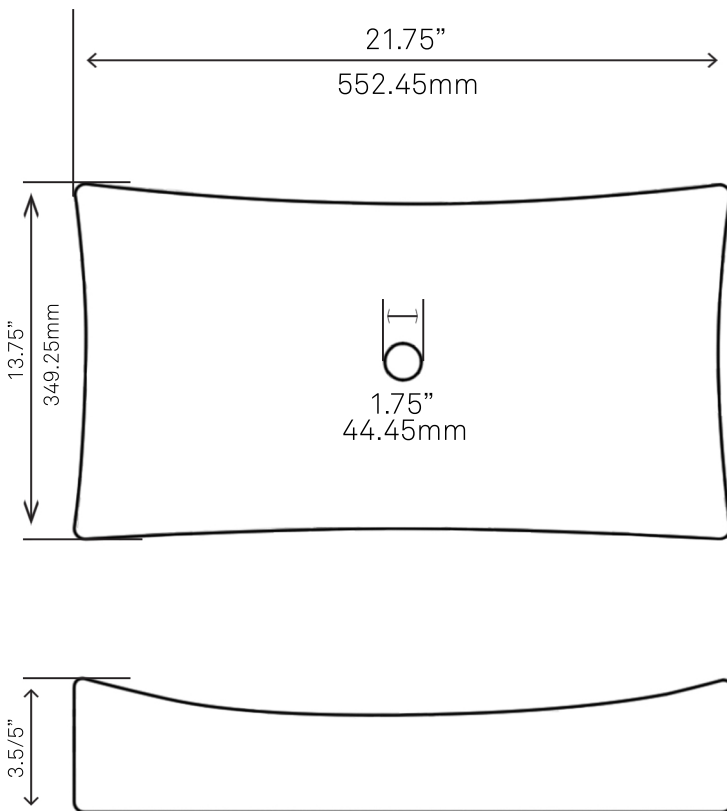

NOTES

Novatto reserves the right (1) to make changes in specifications and materials, and (2) to change or discontinue models, both without notice or obligation. Dimensions are for reference only, see www.Novatto.com for finish options and product availability.

Novatto Inc
TOLL FREE 844.404.4242
www.Novatto.com