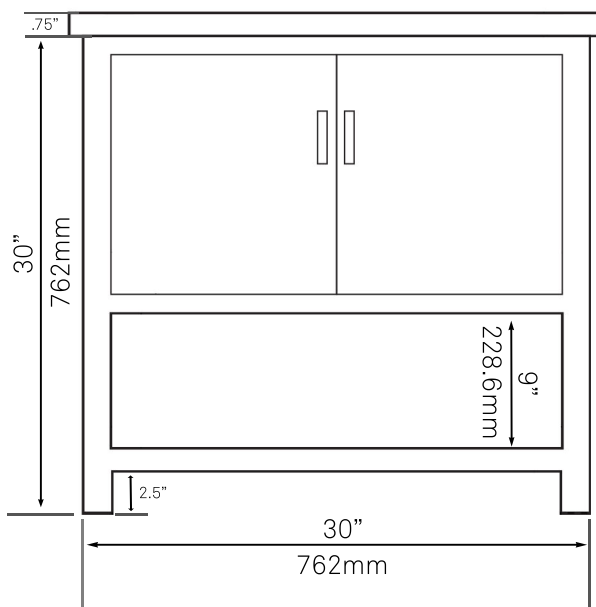

30-in Bath Vanity with Storm Grey Quartz Counter, Backsplash & Handles - NOBV-30SG-280BN

Requested By: _____

Specific Features: _____

STANDARD SPECIFICATIONS:

- 30-inch bathroom vanity in storm grey
- Storm grey quartz counter
- Includes: handles, countertop, backsplash and vanity
- Vanity constructed of solid wood and veneer
- Thick ¾-inch side panels
- Freestanding installation
- Back wall cut-out: 8" x 11"
- Backsplash: 31" x 4" x .75"
- Vanity comes fully assembled; countertop, backsplash & handles need to be assembled
- Tip-resistant strap included

Novatto Inc
TOLL FREE 844.404.4242
www.Novatto.com

NP-01141 Modern White Porcelain Vessel Sink, No Overflow

Requested By:

Specific Features:

STANDARD SPECIFICATIONS:

- All 4 sides, bright white glossy porcelain vessel sink
- No overflow
- Easy to clean
- Scratch resistant and non-porous surface
- Designed for above counter installation
- Standard plumbing connections
- 1.75" standard drain opening
- OD: 21.75" x 13.75" x 3.5/5-inches tall

Novatto Inc
TOLL FREE 844.404.4242
www.Novatto.com

**GF-136BN ECLIPSE
Single Lever Vessel Faucet**

Requested By: _____

Specific Features: _____

STANDARD SPECIFICATIONS:

- Brushed nickel finish
- Single handle control
- Solid brass construction
- High pressure ceramic cartridge
- Single hole deck mount installation
- 1.5-inch diameter hole required
- Spout reach: 3.75-inches
- Spout height: 8-inches
- cUPC and AB1953 low lead compliant
- ASME A112.18.1-1-2011/CSA B125.1-11
- NSF 61 and NSF 372 certified
- WaterSaver available