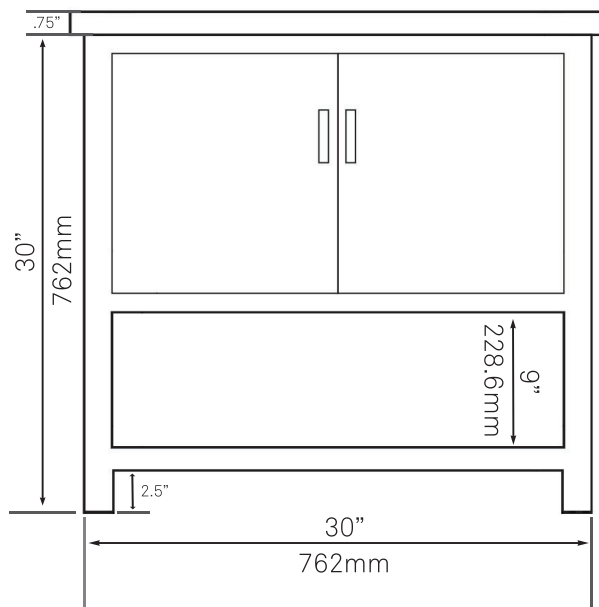

## 30-in Bath Vanity with Carrara Marble Counter, Backsplash & Handles - NOBV-30CM-CARBN

Requested By: \_\_\_\_\_

Specific Features: \_\_\_\_\_

### STANDARD SPECIFICATIONS:

- 30-inch bathroom vanity in café mocha
- Carrara marble counter
- Includes: handles, countertop, backsplash and vanity
- Vanity constructed of solid wood and veneer
- Thick ¾-inch side panels
- Freestanding installation
- Back wall cut-out: 8" x 11"
- Backsplash: 31" x 4" x .75"
- Vanity comes fully assembled; countertop, backsplash & handles need to be assembled
- Tip-resistant strap included