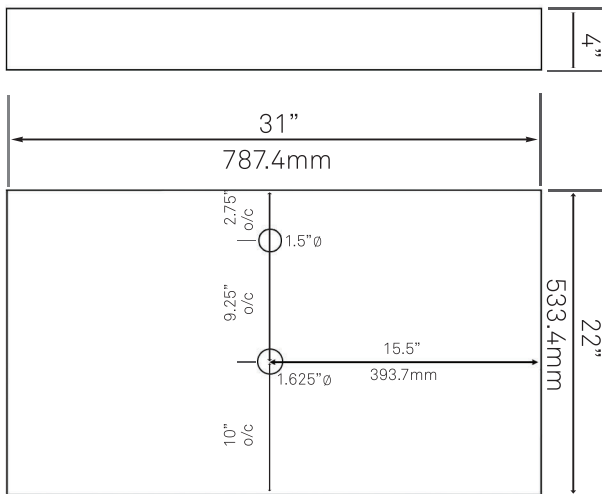

## 30-in Bath Vanity with Carrara Marble Counter, Backsplash & Handles - NOBV-30CM-CARBN

Requested By: \_\_\_\_\_

Specific Features: \_\_\_\_\_

### STANDARD SPECIFICATIONS:

- 30-inch bathroom vanity in café mocha
- Carrara marble counter
- Includes: handles, countertop, backsplash and vanity
- Vanity constructed of solid wood and veneer
- Thick ¾-inch side panels
- Freestanding installation
- Back wall cut-out: 8" x 11"
- Backsplash: 31" x 4" x .75"
- Vanity comes fully assembled; countertop, backsplash & handles need to be assembled
- Tip-resistant strap included

**STANDARD SPECIFICATIONS:**

- Clicker pop-up vessel sink drain and mounting ring
- Brushed nickel finish
- Solid brass construction
- Includes rubber seals and fastener for installation
- 9-inches total pop-up length
- Fits any standard 1.75-inch drain opening
- Tailpipe dia. 1.25-inches
- Drain flange 2.375-inches
- Mounting ring inside hole diam 1.625-inches
- cUPC