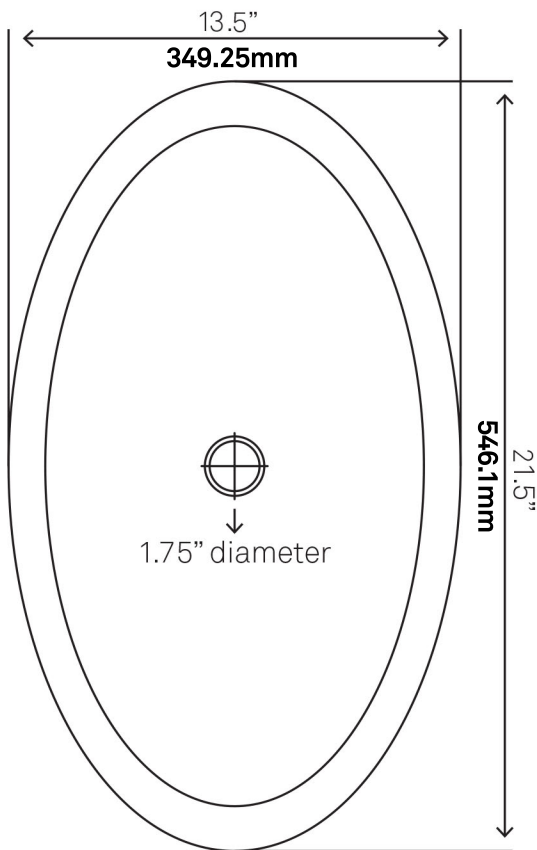

STANDARD SPECIFICATIONS:

- Oval Slipper hand painted vessel sink
- Black and Silver
- High tempered glass
- ½” thick tempered glass
- Stain and scratch resistant inside
- Textured painted outside
- Above counter installation
- Standard U.S. plumbing connection
- 1.75-inch drain opening
- Novatto faucet and drain sold separately

WARRANTY:

1. Limited lifetime warranty
2. See www.Novatto.com for details

COORDINATING ACCESSORIES:

- PUD-BN/CH/ORB pop-up drain
- MR-001BN/CH/ORB
- Glacier Ice Restoration and Sealer kit

NOTES

Novatto reserves the right (1) to make changes in specifications and materials, and (2) to change or discontinue models, both without notice or obligation. Dimensions are for reference only, see www.Novatto.com for finish options and product availability.

Novatto Inc
TOLL FREE 844.404.4242
www.Novatto.com