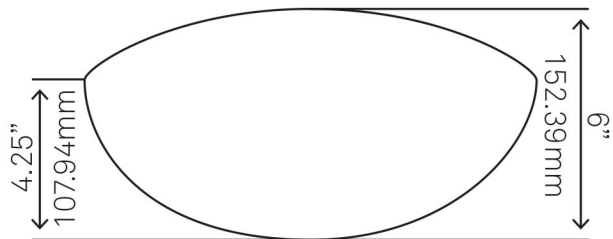

STANDARD SPECIFICATIONS:

- Oval Slipper hand painted vessel sink
- Black and Silver
- High tempered glass
- ½” thick tempered glass
- Stain and scratch resistant inside
- Textured painted outside
- Above counter installation
- Standard U.S. plumbing connection
- 1.75-inch drain opening
- Novatto faucet and drain sold separately

WARRANTY:

1. Limited lifetime warranty
2. See www.Novatto.com for details

COORDINATING ACCESSORIES:

- PUD-BN/CH/ORB pop-up drain
- MR-001BN/CH/ORB
- Glacier Ice Restoration and Sealer kit

NOTES

Novatto reserves the right (1) to make changes in specifications and materials, and (2) to change or discontinue models, both without notice or obligation. Dimensions are for reference only, see www.Novatto.com for finish options and product availability.

Novatto Inc
TOLL FREE 844.404.4242
www.Novatto.com