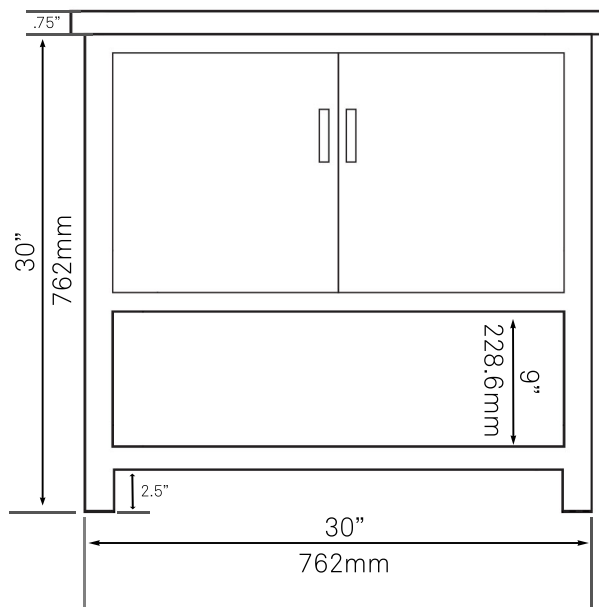

## 30-in Bath Vanity with Carrara Marble Counter, Backsplash & Handles - NOBV-30CM-CARBN

Requested By: \_\_\_\_\_

Specific Features: \_\_\_\_\_

### STANDARD SPECIFICATIONS:

- 30-inch bathroom vanity in café mocha
- Carrara marble counter
- Includes: handles, countertop, backsplash and vanity
- Vanity constructed of solid wood and veneer
- Thick ¾-inch side panels
- Freestanding installation
- Back wall cut-out: 8" x 11"
- Backsplash: 31" x 4" x .75"
- Vanity comes fully assembled; countertop, backsplash & handles need to be assembled
- Tip-resistant strap included

### STANDARD SPECIFICATIONS:

- Rectangle bright white glossy porcelain vessel sink
- No overflow
- Easy to clean
- Scratch resistant and non-porous surface
- Designed for above counter installation
- Standard plumbing connections
- 1.75" standard drain opening
- OD: 21.75" x 13.75" x 3.5/5-inches tall