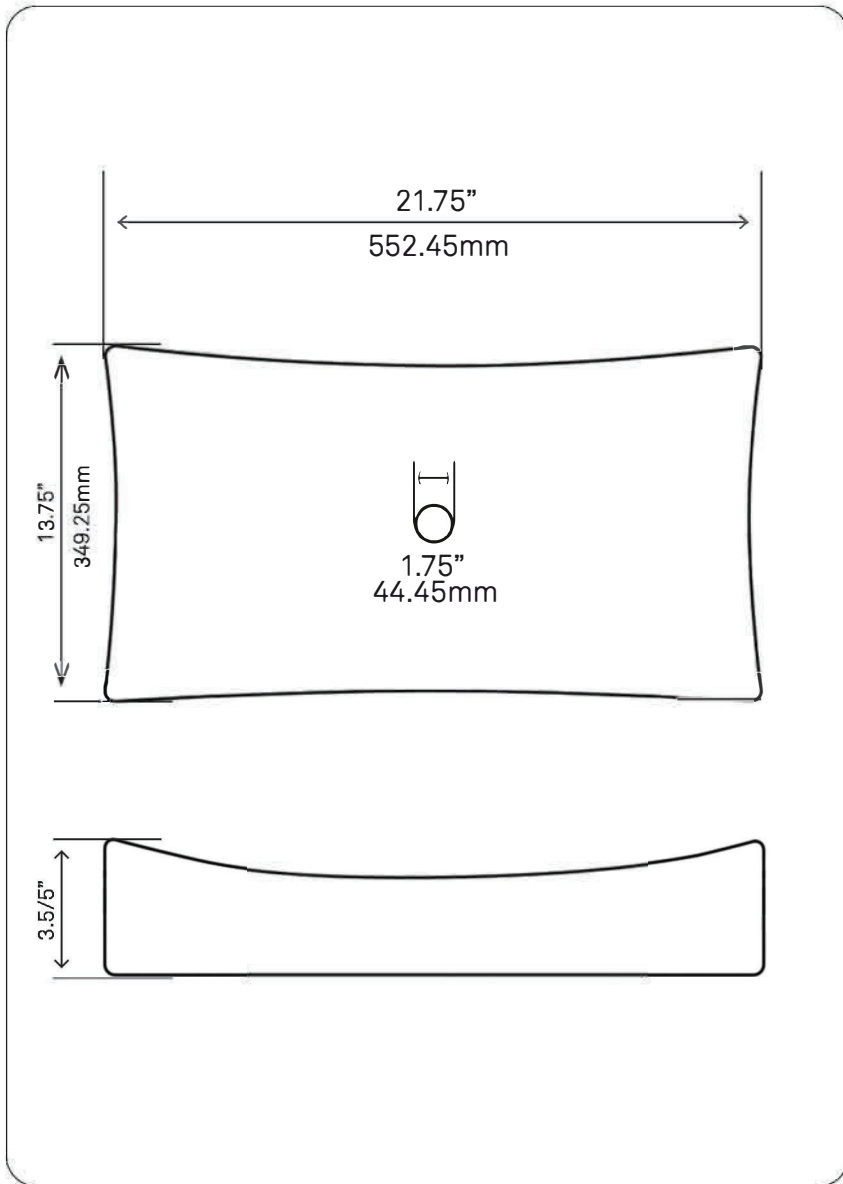

## 30-in Bath Vanity with Carrara Marble Counter, Backsplash & Handles - NOBV-30CM-CARBN

Requested By: \_\_\_\_\_

Specific Features: \_\_\_\_\_

### STANDARD SPECIFICATIONS:

- 30-inch bathroom vanity in café mocha
- Carrara marble counter
- Includes: handles, countertop, backsplash and vanity
- Vanity constructed of solid wood and veneer
- Thick ¾-inch side panels
- Freestanding installation
- Back wall cut-out: 8" x 11"
- Backsplash: 31" x 4" x .75"
- Vanity comes fully assembled; countertop, backsplash & handles need to be assembled
- Tip-resistant strap included

### STANDARD SPECIFICATIONS:

- Rectangle bright white glossy porcelain vessel sink
- No overflow
- Easy to clean
- Scratch resistant and non-porous surface
- Designed for above counter installation
- Standard plumbing connections
- 1.75" standard drain opening
- OD: 21.75" x 13.75" x 3.5/5-inches tall

- Umbrella vessel sink drain; drain STAYS open
- Brushed nickel finish
- Solid brass construction
- Includes rubber seals and fastener for installation
- 9.5-inches total length
- Fits any standard 1.75-inch drain opening
- cUPC