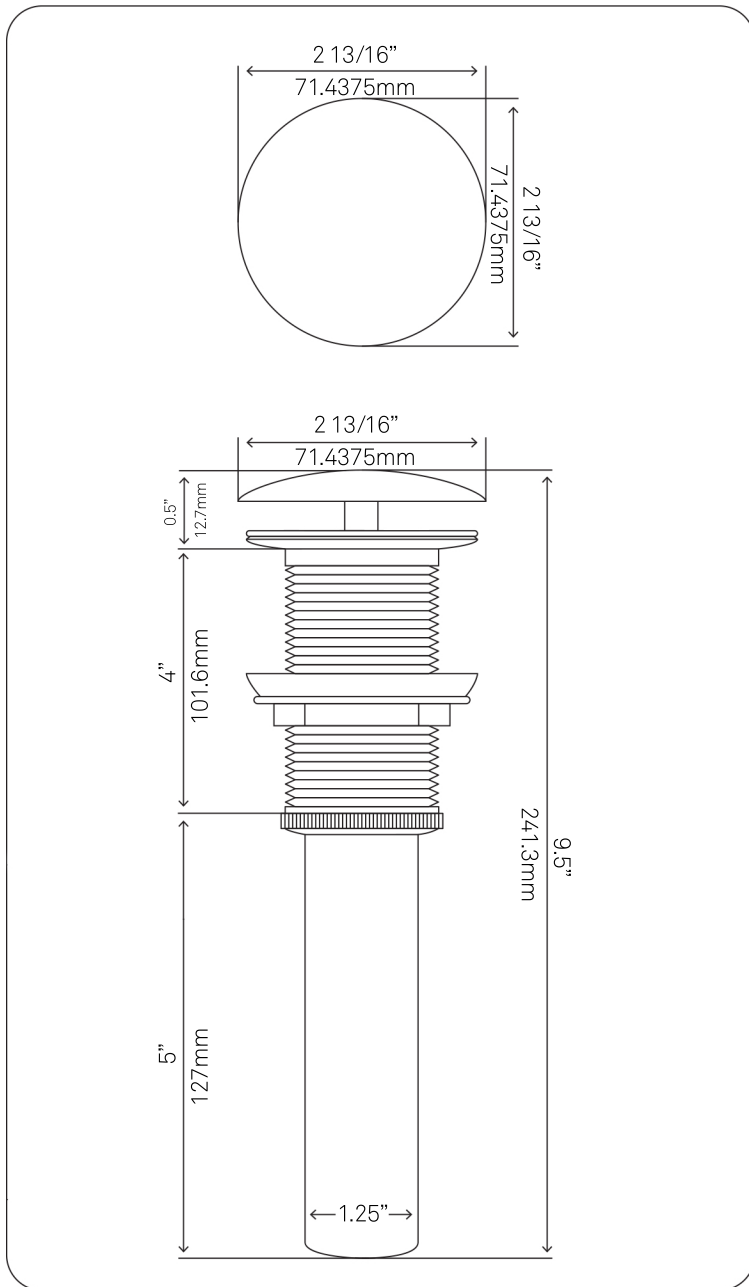

NOTES

Novatto reserves the right (1) to make changes in specifications and materials, and (2) to change or discontinue models, both without notice or obligation. Dimensions are for reference only, see www.Novatto.com for finish options and product availability.

Novatto Inc
TOLL FREE 844.404.4242
www.Novatto.com