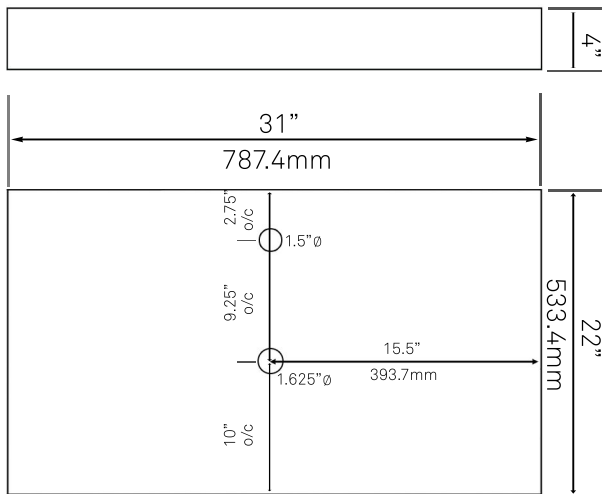

## 30-in Bath Vanity with Carrara Marble Counter, Backsplash & Handles - NOBV-30CM-CARBN

Requested By: \_\_\_\_\_

Specific Features: \_\_\_\_\_

### STANDARD SPECIFICATIONS:

- 30-inch bathroom vanity in café mocha
- Carrara marble counter
- Includes: handles, countertop, backsplash and vanity
- Vanity constructed of solid wood and veneer
- Thick ¾-inch side panels
- Freestanding installation
- Back wall cut-out: 8" x 11"
- Backsplash: 31" x 4" x .75"
- Vanity comes fully assembled; countertop, backsplash & handles need to be assembled
- Tip-resistant strap included

### STANDARD SPECIFICATIONS:

- Rectangle bright white glossy porcelain vessel sink
- No overflow
- Easy to clean
- Scratch resistant and non-porous surface
- Designed for above counter installation
- Standard plumbing connections
- 1.75" standard drain opening
- OD: 21.75" x 13.75" x 3.5/5-inches tall

- Umbrella vessel sink drain; drain STAYS open
- Brushed nickel finish
- Solid brass construction
- Includes rubber seals and fastener for installation
- 9.5-inches total length
- Fits any standard 1.75-inch drain opening
- cUPC