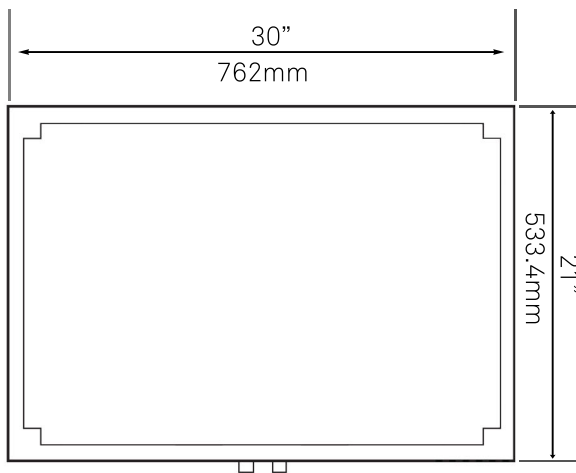

NOBV-30CM-BN 30" Single Bath Vanity in Café Mocha

Requested By: _____

Specific Features: _____

Novatto reserves the right (1) to make changes in specifications and materials, and (2) to change or discontinue models, both without notice or obligation. Dimensions are for reference only, see www.Novatto.com for finish options and product availability.

STANDARD SPECIFICATIONS:

- 30-inch bathroom vanity in café mocha with brushed nickel handles
- Constructed of solid wood and veneer
- Thick $\frac{3}{4}$ -inch side panels
- Freestanding installation
- Back wall cut-out of 8" x 11"
- Vanity comes fully assembled
- Includes decorative handles and adjustable slow-close cabinet hinges
- Tip-resistant strap included