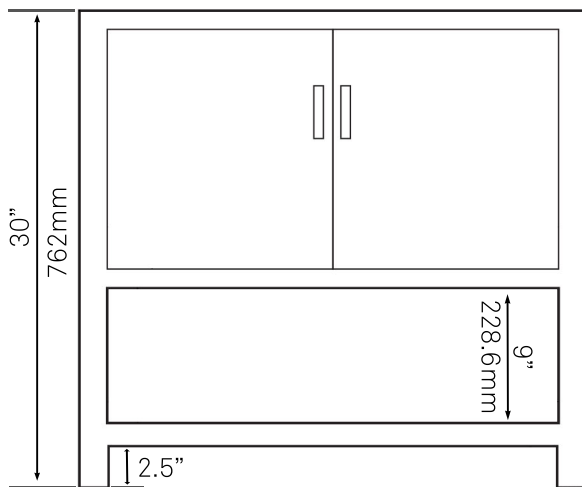

NOBV-30CM-BN 30" Single Bath Vanity in Café Mocha

Requested By: _____

Specific Features: _____

Novatto reserves the right (1) to make changes in specifications and materials, and (2) to change or discontinue models, both without notice or obligation. Dimensions are for reference only, see www.Novatto.com for finish options and product availability.

STANDARD SPECIFICATIONS:

- 30-inch bathroom vanity in café mocha with brushed nickel handles
- Constructed of solid wood and veneer
- Thick $\frac{3}{4}$ -inch side panels
- Freestanding installation
- Back wall cut-out of 8" x 11"
- Vanity comes fully assembled
- Includes decorative handles and adjustable slow-close cabinet hinges
- Tip-resistant strap included