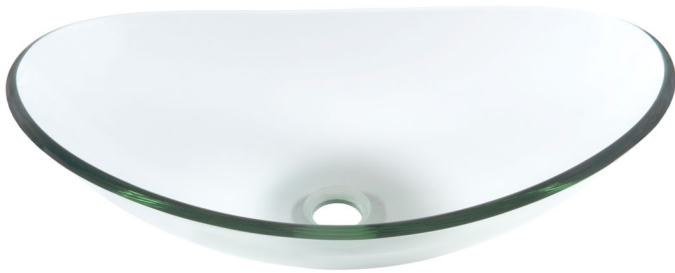

TIS-324C CHIARO Clear Glass Vessel Sink

Requested By: _____

Specific Features: _____