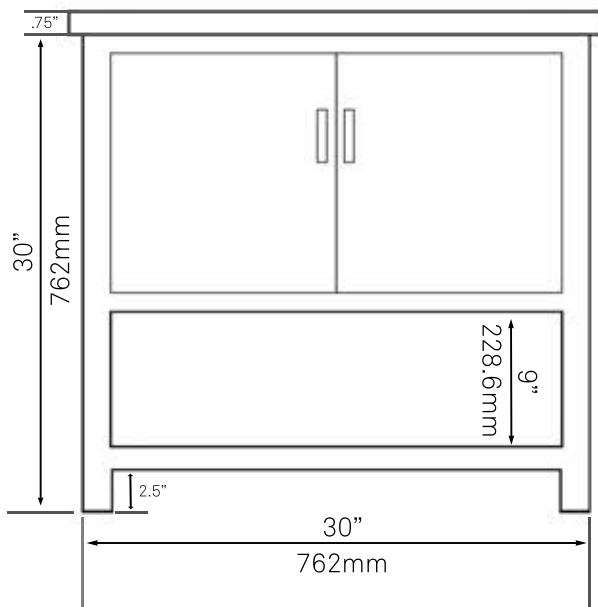

NOTES

Novatto reserves the right (1) to make changes in materials and specifications, and (2) to change or discontinue models, both without notice or obligation. Dimensions are for reference only, see www.Novatto.com for finish options and product availability.

Novatto Inc
TOLL FREE 844.404.4242
www.Novatto.com