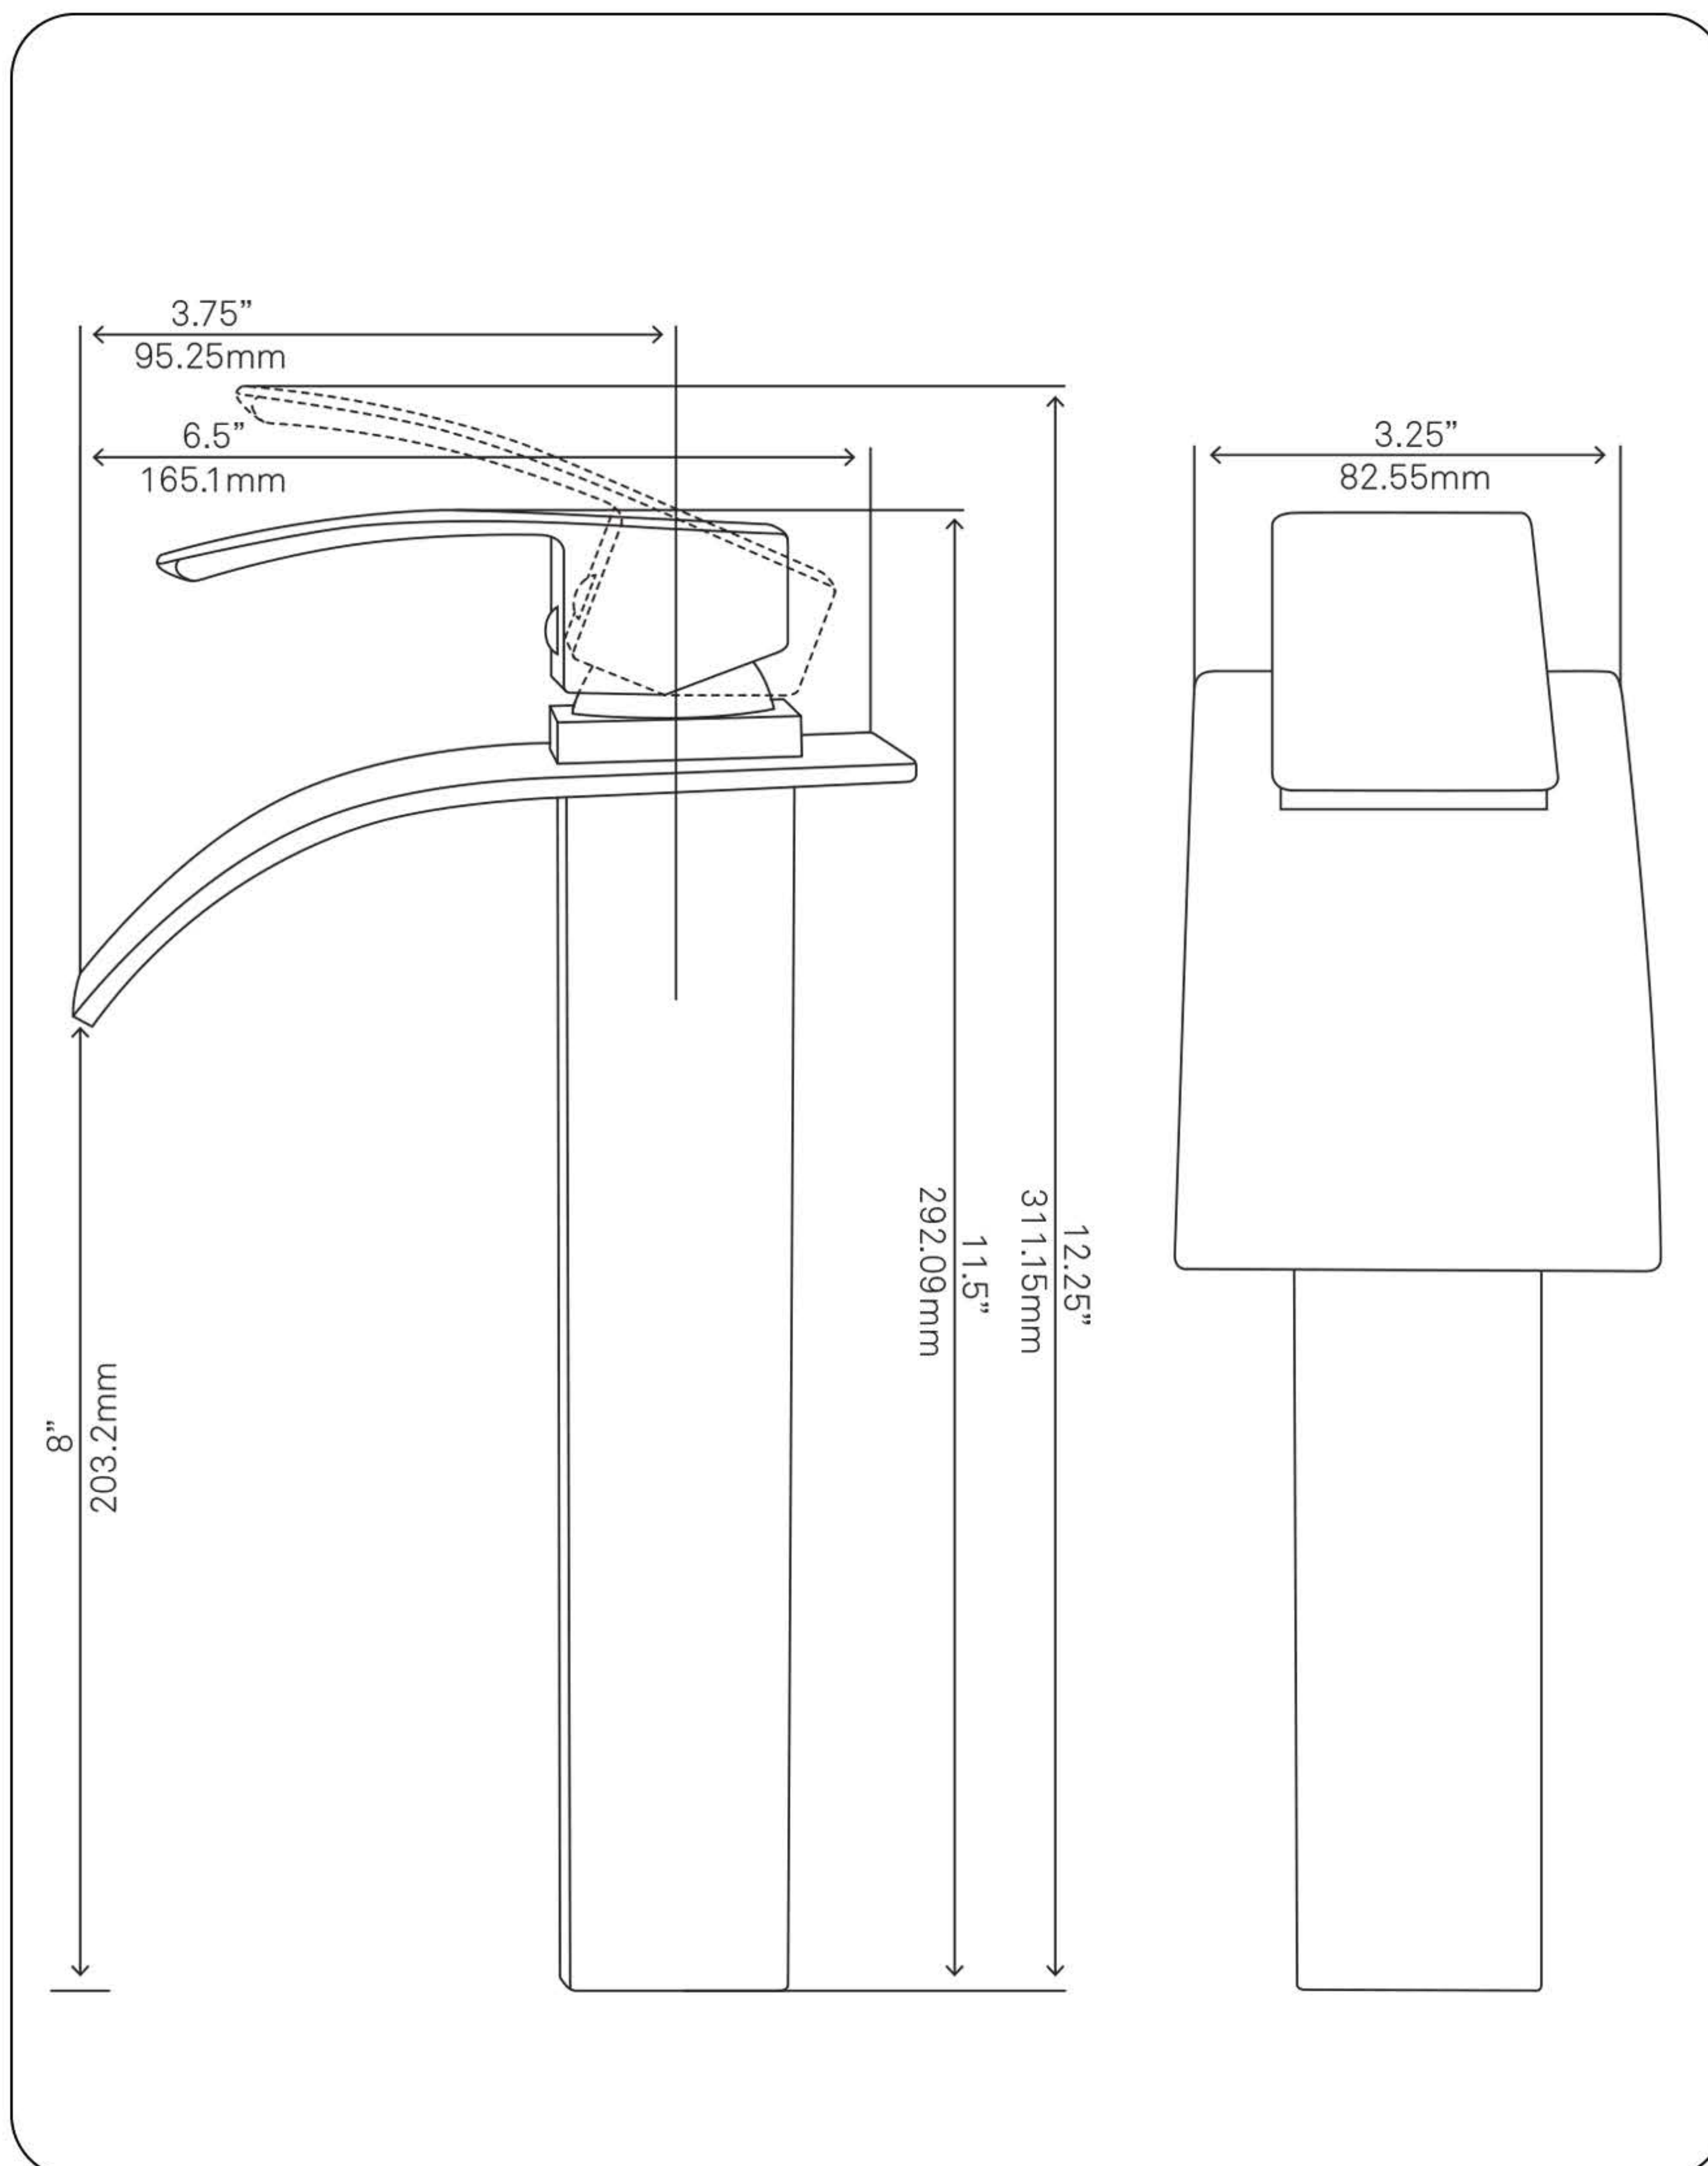

NOTES

Novatto reserves the right (1) to make changes in specifications and materials, and (2) to change or discontinue models, both without notice or obligation. Dimensions are for reference only, see www.NovattoInc.com for finish options and product availability.

Novatto Inc
TOLL FREE 844.404.4242
www.NovattoInc.com