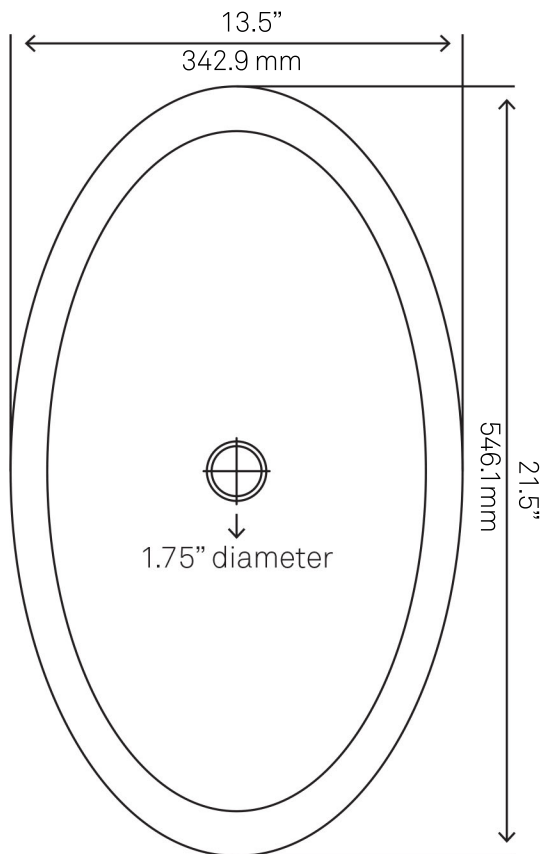

Novatto reserves the right (1) to make changes in specifications and materials, and (2) to change or discontinue models, both without notice or obligation. Dimensions are for reference only, see www.NovattoInc.com for finish options and product availability.

STANDARD SPECIFICATIONS:

- Oval slipper clear glass vessel
- Made with high tempered glass
- Scratch resistant and non-porous
- Designed for above counter installation
- Standard U.S. plumbing connections
- 1.75-inch drain opening
- No overflow

WARRANTY:

Limited lifetime warranty

- See www.NovattoInc.com for details

COORDINATING ACCESSORIES:

- PUD-BN/CH/ORB pop-up drain
- MR-001BN/CH/ORB
- Glacier Ice Restoration and Sealer kit

NOTES

Novatto Inc
TOLL FREE 844.404.4242
www.NovattoInc.com