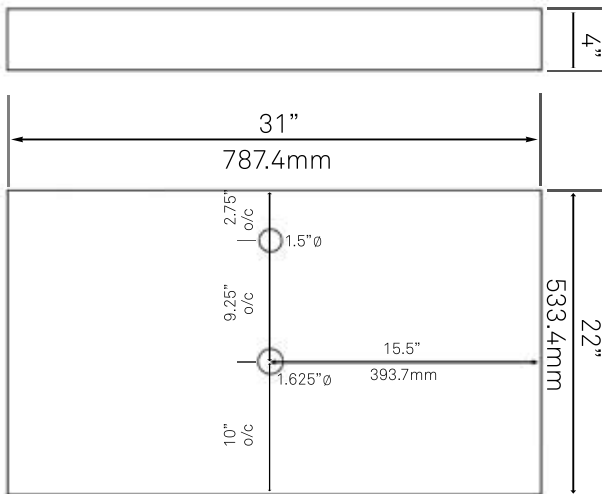

## 30-in Bath Vanity with Café Mocha Counter, Backsplash & Handles - NOBV-30CM-6001ORB

Requested By: \_\_\_\_\_

Specific Features: \_\_\_\_\_

### STANDARD SPECIFICATIONS:

- 30-inch bathroom vanity in café mocha
- Café mocha counter and backsplash
- Includes: handles, countertop, backsplash and vanity
- Vanity constructed of solid wood and veneer
- Thick ¾-inch side panels
- Freestanding installation
- Back wall cut-out: 8" x 11"
- Backsplash: 31" x 4" x .75"
- Vanity comes fully assembled; countertop, backsplash & handles need to be assembled
- Tip-resistant strap included