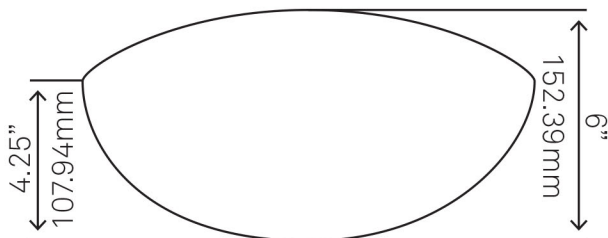

Novatto reserves the right (1) to make changes in specifications and materials, and (2) to change or discontinue models, both without notice or obligation. Dimensions are for reference only, see www.NovattoInc.com for finish options and product availability.

STANDARD SPECIFICATIONS:

- Oval slipper clear glass vessel
- Made with high tempered glass
- Scratch resistant and non-porous
- Designed for above counter installation
- Standard U.S. plumbing connections
- 1.75-inch drain opening
- No overflow

WARRANTY:

Limited lifetime warranty

- See www.NovattoInc.com for details

COORDINATING ACCESSORIES:

- PUD-BN/CH/ORB pop-up drain
- MR-001BN/CH/ORB
- Glacier Ice Restoration and Sealer kit

NOTES

Novatto Inc
TOLL FREE 844.404.4242
www.NovattoInc.com