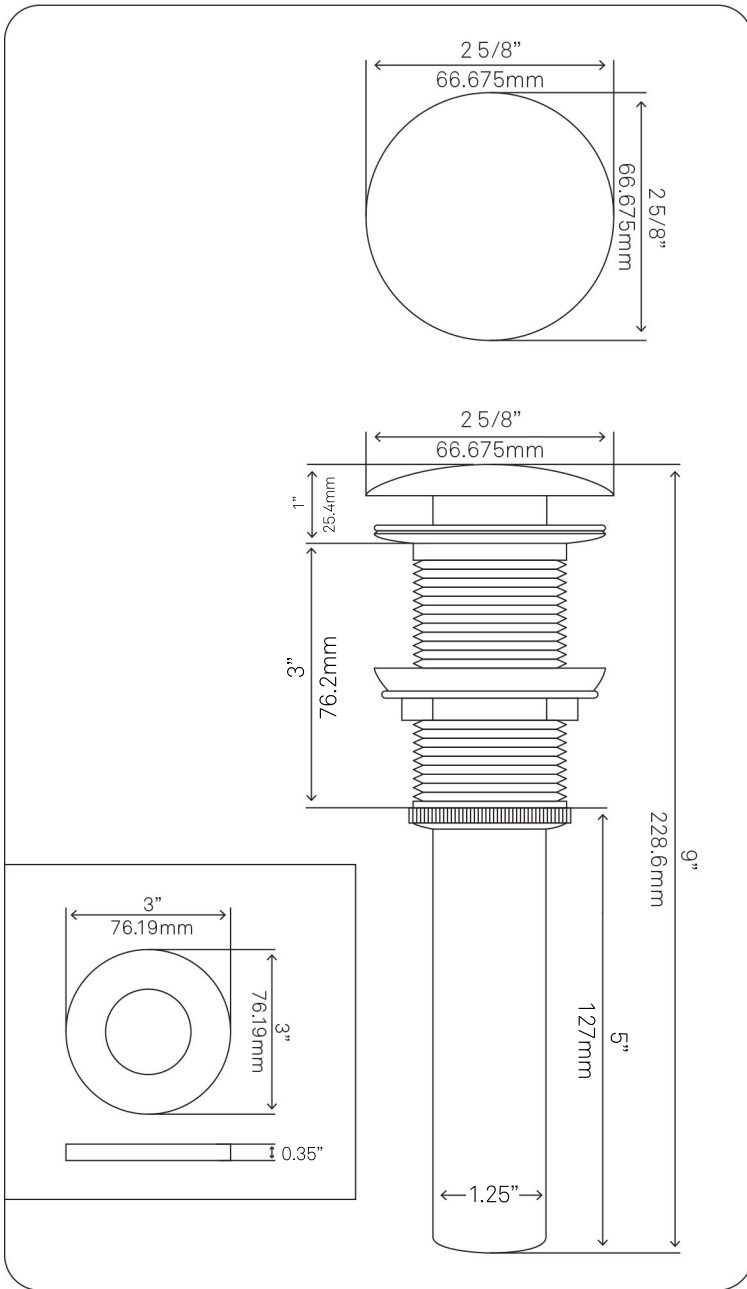

NOTES

Novatto reserves the right (1) to make changes in specifications and materials, and (2) to change or discontinue models, both without notice or obligation. Dimensions are for reference only, see www.NovattoInc.com for finish options and product availability.

Novatto Inc
TOLL FREE 844.404.4242
www.NovattoInc.com