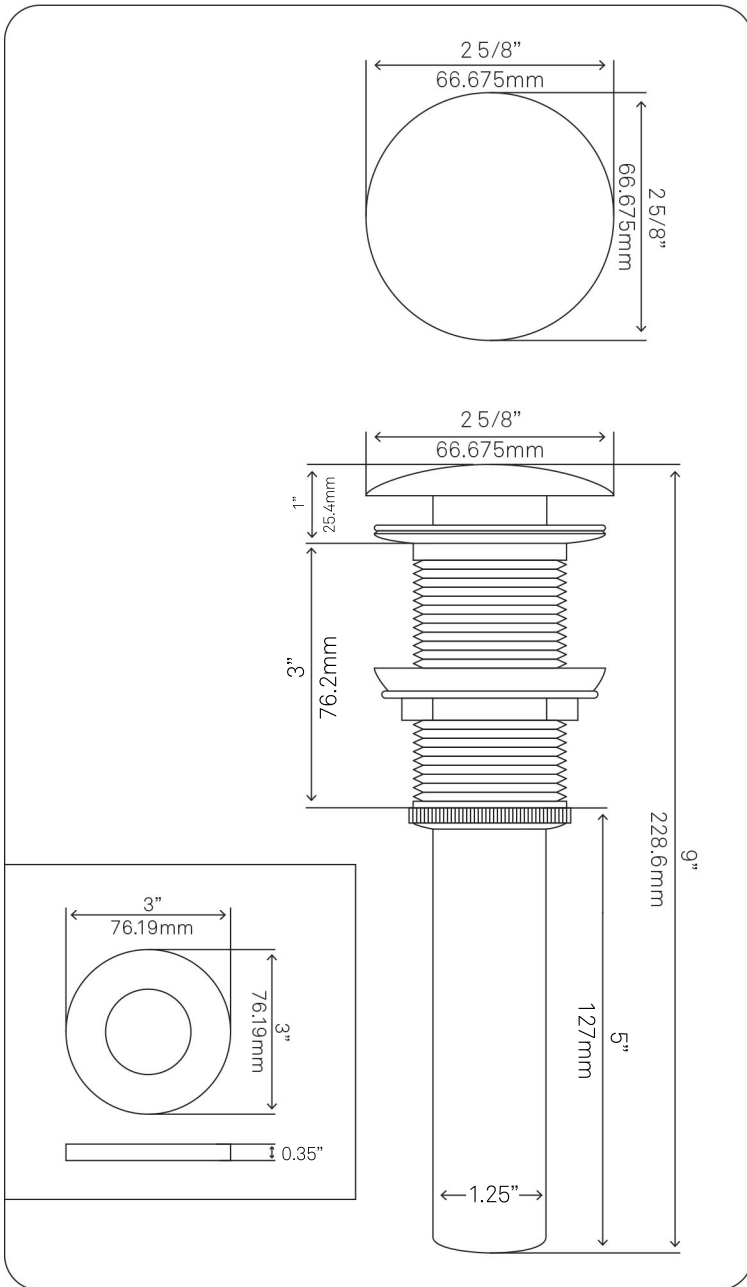

NOTES

Novatto reserves the right (1) to make changes in specifications and materials, and (2) to change or discontinue models, both without notice or obligation. Dimensions are for reference only, see www.NovattoInc.com for finish options and product availability.

Novatto Inc
TOLL FREE 844.404.4242
www.NovattoInc.com