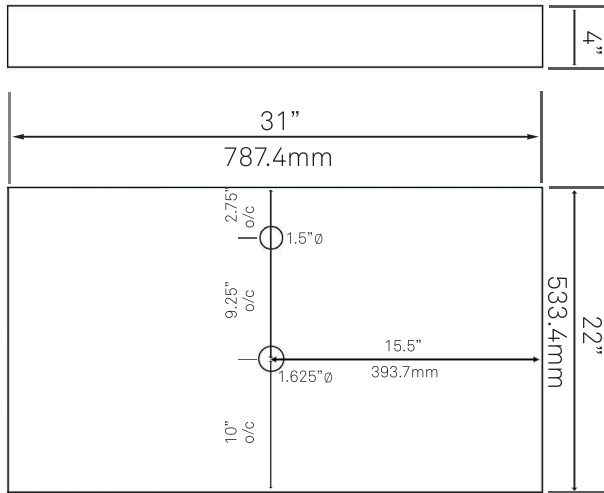

30-in Bath Vanity with Café Quartz Counter, Backsplash & Handles - NOBV-30CM-6001BN

Requested By: _____

Specific Features: _____

STANDARD SPECIFICATIONS:

- 30-inch bathroom vanity in café mocha
- Café quartz countertop & backsplash
- Includes: handles, countertop, backsplash and vanity
- Vanity constructed of solid wood and veneer
- Thick ¾-inch side panels
- Freestanding installation
- Back wall cut-out: 8" x 11"
- Backsplash: 31" x 4" x .75"
- Vanity comes fully assembled; countertop, backsplash & handles need to be assembled
- Tip-resistant strap included

Novatto Inc
TOLL FREE 844.404.4242
www.Novatto.com

**GF- 136ORB ECLIPSE
Vessel Faucet, Oil Rubbed Bronze**

Requested By: _____

Specific Features: _____

STANDARD SPECIFICATIONS:

- Single handle control
- Solid brass construction
- High pressure ceramic cartridge
- Single hole deck mount installation
- Spout reach: 3.75-inches
- Spout height: 8-inches
- 1.5-inch mounting hole diameter
- cUPC and AB1953 low lead compliant
- ASME A112.18.1-1-2011/CSA B125.1-11
- NSF 61 and NSF 372 certified