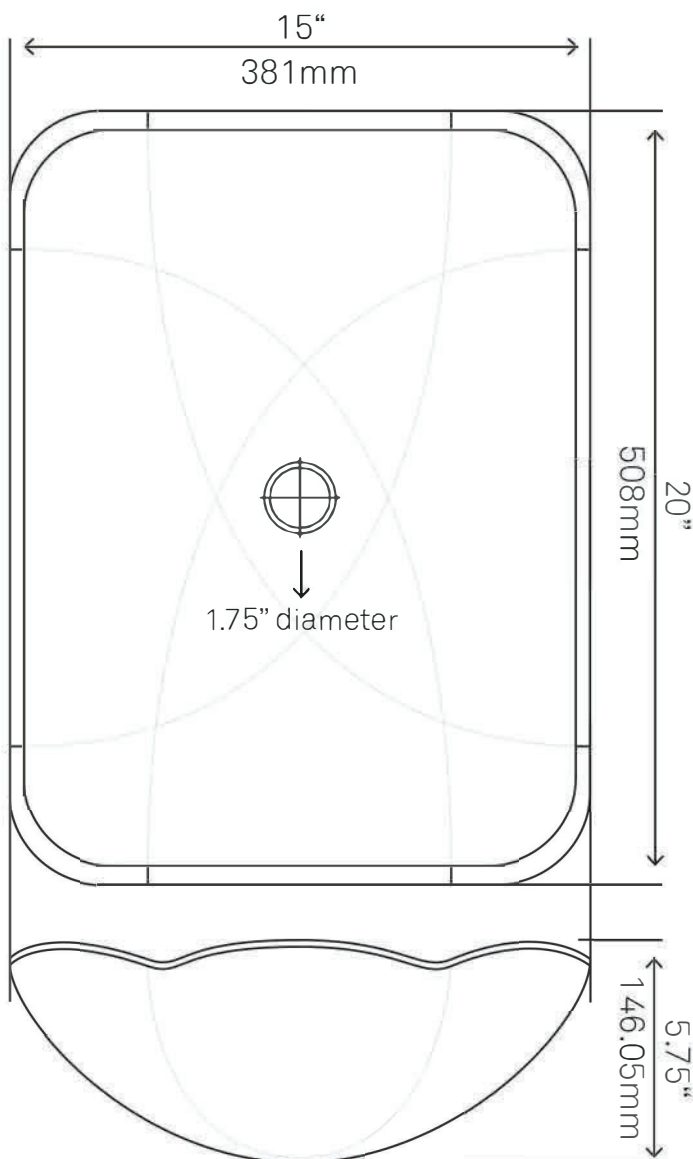

30-in Bath Vanity with Café Quartz Counter, Backsplash & Handles - NOBV-30CM-6001BN

Requested By: _____

Specific Features: _____

STANDARD SPECIFICATIONS:

- 30-inch bathroom vanity in café mocha
- Café quartz countertop & backsplash
- Includes: handles, countertop, backsplash and vanity
- Vanity constructed of solid wood and veneer
- Thick ¾-inch side panels
- Freestanding installation
- Back wall cut-out: 8" x 11"
- Backsplash: 31" x 4" x .75"
- Vanity comes fully assembled; countertop, backsplash & handles need to be assembled
- Tip-resistant strap included

WARRANTY:

Limited lifetime warranty

- See www.Novatto.com for details

COORDINATING ACCESSORIES:

- NVMR-3036CM matching mirror
- See other options for different natural stone countertops & backsplash

NOTES

Novatto reserves the right (1) to make changes in materials and specifications, and (2) to change or discontinue models, both without notice or obligation. Dimensions are for reference only, see www.Novatto.com for finish options and product availability.

Novatto Inc
TOLL FREE 844.404.4242
www.Novatto.com

TIS-317C ELEGANTE Glass Vessel Bathroom Sink

Requested By:

Specific Features:

STANDARD SPECIFICATIONS:

- Oblong fluted clear glass vessel
- Made with high tempered glass
- Scratch resistant and non-porous
- Designed for above counter installation
- Standard U.S. plumbing connections
- 1.75-inch drain opening

Novatto Inc
TOLL FREE 844.404.4242
www.Novatto.com

**GF- 136ORB ECLIPSE
Vessel Faucet, Oil Rubbed Bronze**

Requested By: _____

Specific Features: _____

STANDARD SPECIFICATIONS:

- Single handle control
- Solid brass construction
- High pressure ceramic cartridge
- Single hole deck mount installation
- Spout reach: 3.75-inches
- Spout height: 8-inches
- 1.5-inch mounting hole diameter
- cUPC and AB1953 low lead compliant
- ASME A112.18.1-1-2011/CSA B125.1-11
- NSF 61 and NSF 372 certified