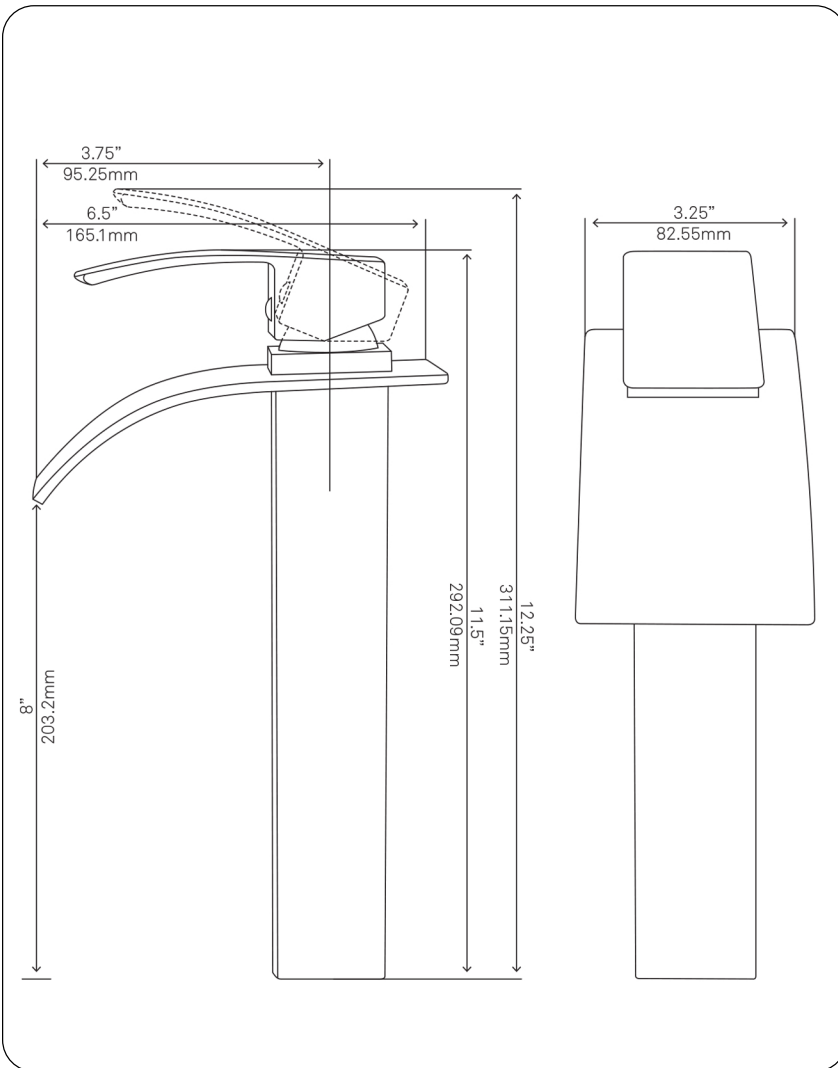

NOTES

Novatto reserves the right (1) to make changes in specifications and materials, and (2) to change or discontinue models, both without notice or obligation. Dimensions are for reference only, see www.Novatto.com for finish options and product availability.

Novatto Inc
TOLL FREE 844.404.4242
www.Novatto.com