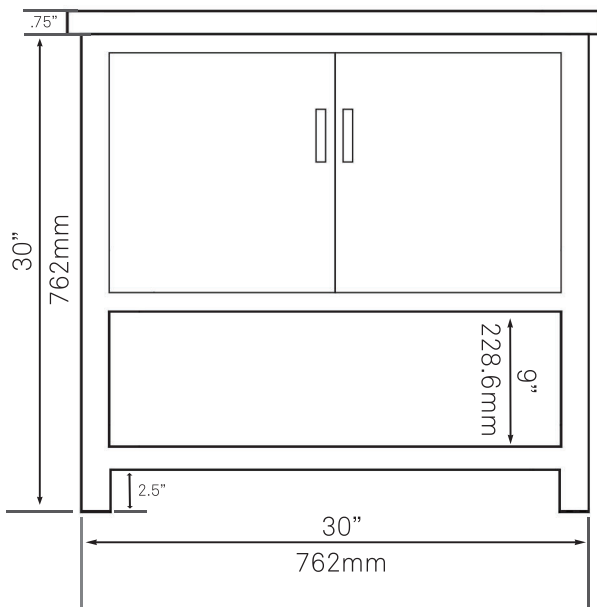

30-in Bath Vanity with Café Quartz Counter, Backsplash & Handles - NOBV-30CM-6001BN

Requested By: _____

Specific Features: _____

STANDARD SPECIFICATIONS:

- 30-inch bathroom vanity in café mocha
- Café quartz countertop & backsplash
- Includes: handles, countertop, backsplash and vanity
- Vanity constructed of solid wood and veneer
- Thick ¾-inch side panels
- Freestanding installation
- Back wall cut-out: 8" x 11"
- Backsplash: 31" x 4" x .75"
- Vanity comes fully assembled; countertop, backsplash & handles need to be assembled
- Tip-resistant strap included

Novatto Inc
TOLL FREE 844.404.4242
www.Novatto.com

TIS-317C ELEGANTE Glass Vessel Bathroom Sink

Requested By:

Specific Features:

STANDARD SPECIFICATIONS:

- Oblong fluted clear glass vessel
- Made with high tempered glass
- Scratch resistant and non-porous
- Designed for above counter installation
- Standard U.S. plumbing connections
- 1.75-inch drain opening

Novatto Inc
TOLL FREE 844.404.4242
www.Novatto.com

**GF- 136ORB ECLIPSE
Vessel Faucet, Oil Rubbed Bronze**

Requested By: _____

Specific Features: _____

STANDARD SPECIFICATIONS:

- Single handle control
- Solid brass construction
- High pressure ceramic cartridge
- Single hole deck mount installation
- Spout reach: 3.75-inches
- Spout height: 8-inches
- 1.5-inch mounting hole diameter
- cUPC and AB1953 low lead compliant
- ASME A112.18.1-1-2011/CSA B125.1-11
- NSF 61 and NSF 372 certified