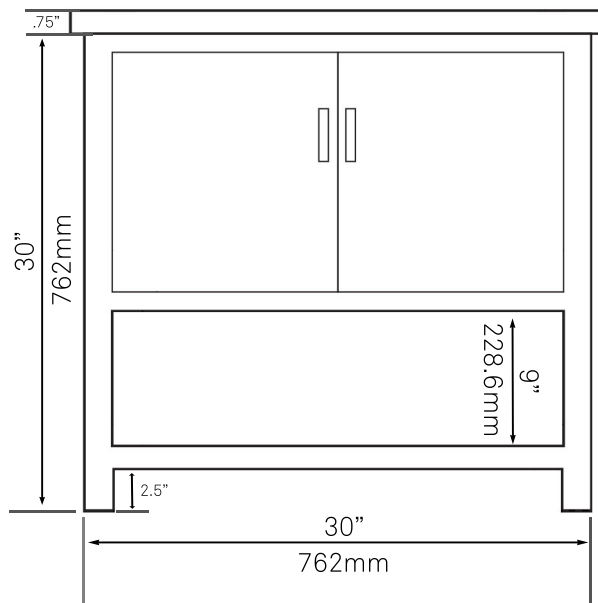

30-in Bath Vanity with Café Quartz Counter & Handles - NOBV-30CM-6001BN

Requested By: _____

Specific Features: _____

STANDARD SPECIFICATIONS:

- 30-inch bathroom vanity in café mocha
- Café quartz counter
- Includes: handles, countertop, and vanity
- Constructed of solid wood and veneer
- Thick ¾-inch side panels
- Freestanding installation
- Back wall cut-out of 8" x 11"
- Vanity comes fully assembled
- Tip-resistant strap included