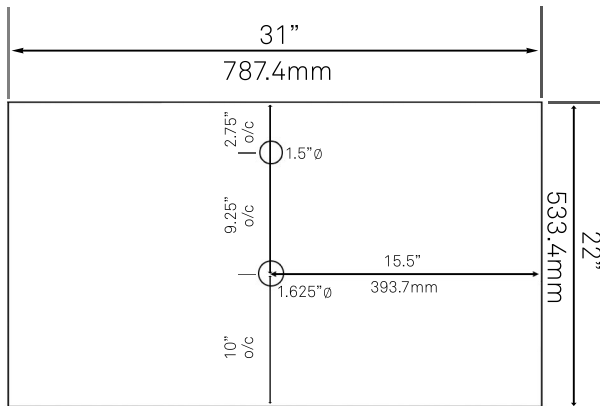

30-in Bath Vanity with Café Quartz Counter & Handles - NOBV-30CM-6001BN

Requested By: _____

Specific Features: _____

STANDARD SPECIFICATIONS:

- 30-inch bathroom vanity in café mocha
- Café quartz counter
- Includes: handles, countertop, and vanity
- Constructed of solid wood and veneer
- Thick ¾-inch side panels
- Freestanding installation
- Back wall cut-out of 8" x 11"
- Vanity comes fully assembled
- Tip-resistant strap included