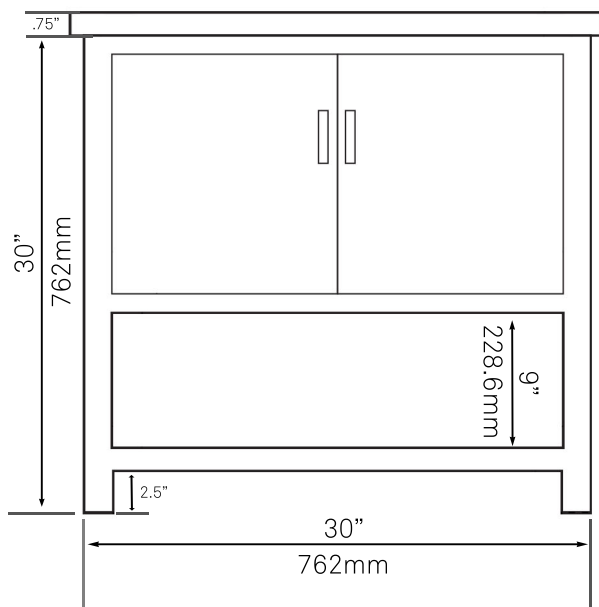

30-in Bath Vanity with Café Quartz Counter, Backsplash & Handles - NOBV-30CM-6001BN

Requested By: _____

Specific Features: _____

STANDARD SPECIFICATIONS:

- 30-inch bathroom vanity in café mocha
- Café quartz countertop & backsplash
- Includes: handles, countertop, backsplash and vanity
- Vanity constructed of solid wood and veneer
- Thick ¾-inch side panels
- Freestanding installation
- Back wall cut-out: 8" x 11"
- Backsplash: 31" x 4" x .75"
- Vanity comes fully assembled; countertop, backsplash & handles need to be assembled
- Tip-resistant strap included

Novatto Inc
TOLL FREE 844.404.4242
www.Novatto.com

PUD-BN-MR Vessel Sink Pop-Up Drain and Mounting Ring, Brushed Nickel

Requested By: _____

Specific Features: _____

STANDARD SPECIFICATIONS:

- Clicker pop-up vessel sink drain and mounting ring
- Brushed nickel finish
- Solid brass construction
- Includes rubber seals and fastener for installation
- 9-inches total pop-up length
- Fits any standard 1.75-inch drain opening
- Tailpipe dia. 1.25-inches
- Drain flange 2.375-inches
- Mounting ring inside hole diam 1.625-inches
- cUPC