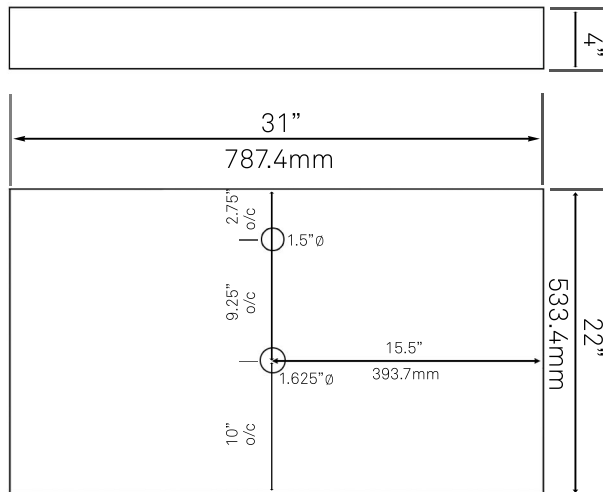

30-in Bath Vanity with Café Quartz Counter, Backsplash & Handles - NOBV-30CM-6001BN

Requested By: _____

Specific Features: _____

STANDARD SPECIFICATIONS:

- 30-inch bathroom vanity in café mocha
- Café quartz countertop & backsplash
- Includes: handles, countertop, backsplash and vanity
- Vanity constructed of solid wood and veneer
- Thick ¾-inch side panels
- Freestanding installation
- Back wall cut-out: 8" x 11"
- Backsplash: 31" x 4" x .75"
- Vanity comes fully assembled; countertop, backsplash & handles need to be assembled
- Tip-resistant strap included

Novatto Inc
TOLL FREE 844.404.4242
www.Novatto.com

PUD-BN-MR Vessel Sink Pop-Up Drain and Mounting Ring, Brushed Nickel

Requested By: _____

Specific Features: _____

STANDARD SPECIFICATIONS:

- Clicker pop-up vessel sink drain and mounting ring
- Brushed nickel finish
- Solid brass construction
- Includes rubber seals and fastener for installation
- 9-inches total pop-up length
- Fits any standard 1.75-inch drain opening
- Tailpipe dia. 1.25-inches
- Drain flange 2.375-inches
- Mounting ring inside hole diam 1.625-inches
- cUPC