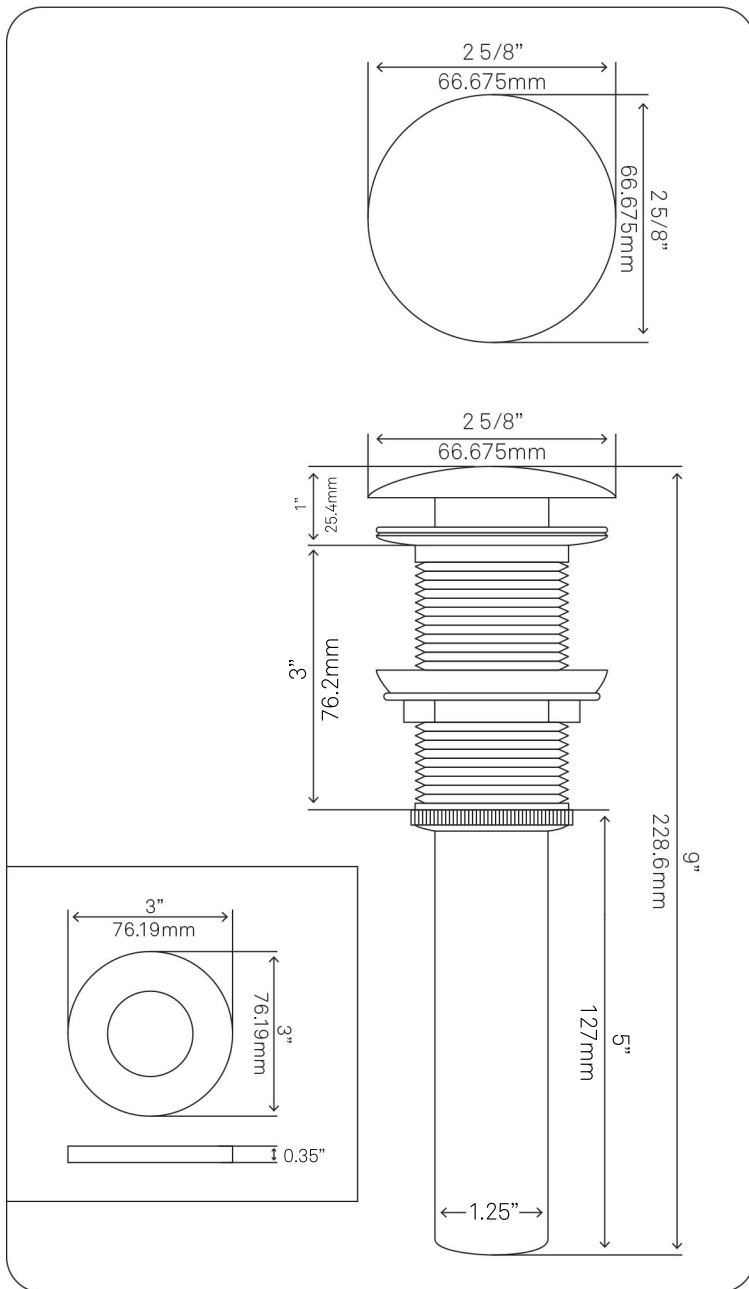

NOTES

Novatto reserves the right (1) to make changes in specifications and materials, and (2) to change or discontinue models, both without notice or obligation. Dimensions are for reference only, see www.Novatto.com for finish options and product availability.

Novatto Inc
TOLL FREE 844.404.4242
www.Novatto.com