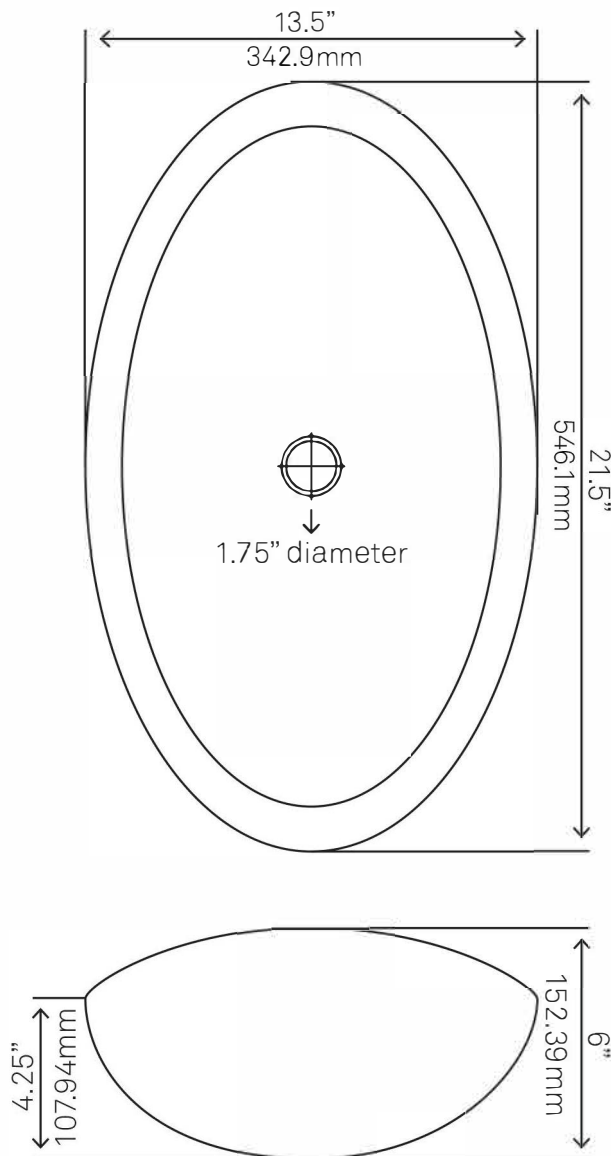

30-in Bath Vanity with Café Quartz Counter, Backsplash & Handles - NOBV-30CM-6001BN

Requested By: _____

Specific Features: _____

STANDARD SPECIFICATIONS:

- 30-inch bathroom vanity in café mocha
- Café quartz countertop & backsplash
- Includes: handles, countertop, backsplash and vanity
- Vanity constructed of solid wood and veneer
- Thick ¾-inch side panels
- Freestanding installation
- Back wall cut-out: 8" x 11"
- Backsplash: 31" x 4" x .75"
- Vanity comes fully assembled; countertop, backsplash & handles need to be assembled
- Tip-resistant strap included

Novatto Inc
TOLL FREE 844.404.4242
www.Novatto.com

NOVATTO

**NOHP-G008-8031 RENA
Glass Vessel Bathroom Sink**

Requested By:

Specific Features:

STANDARD SPECIFICATIONS:

- Oval slipper hand painted vessel sink
- Copper and black tones
- High tempered glass
- Stain and scratch resistant inside
- Textured painted outside
- Above counter installation
- Standard U.S. plumbing connection
- 1.75-inch drain opening
- Novatto faucet sold separately

Novatto Inc
TOLL FREE 844.404.4242
www.Novatto.com

PUD-BN-MR Vessel Sink Pop-Up Drain and Mounting Ring, Brushed Nickel

Requested By: _____

Specific Features: _____

STANDARD SPECIFICATIONS:

- Clicker pop-up vessel sink drain and mounting ring
- Brushed nickel finish
- Solid brass construction
- Includes rubber seals and fastener for installation
- 9-inches total pop-up length
- Fits any standard 1.75-inch drain opening
- Tailpipe dia. 1.25-inches
- Drain flange 2.375-inches
- Mounting ring inside hole diam 1.625-inches
- cUPC