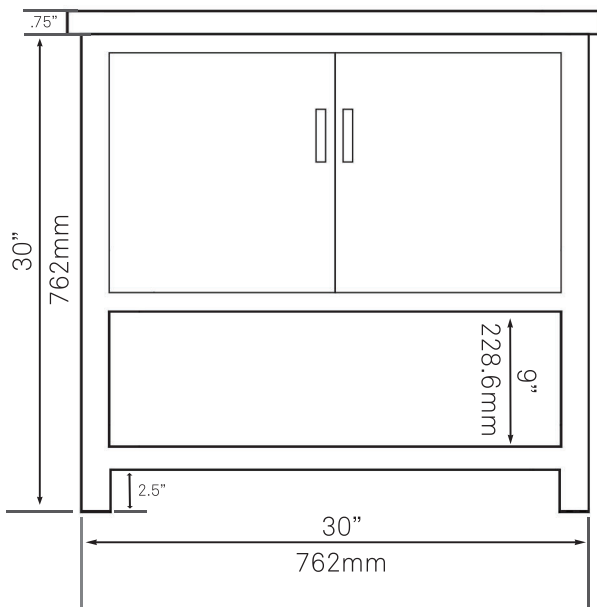

## 30-in Bath Vanity with Café Quartz Counter, Backsplash & Handles - NOBV-30CM-6001BN

Requested By: \_\_\_\_\_

Specific Features: \_\_\_\_\_

### STANDARD SPECIFICATIONS:

- 30-inch bathroom vanity in café mocha
- Café quartz countertop & backsplash
- Includes: handles, countertop, backsplash and vanity
- Vanity constructed of solid wood and veneer
- Thick ¾-inch side panels
- Freestanding installation
- Back wall cut-out: 8" x 11"
- Backsplash: 31" x 4" x .75"
- Vanity comes fully assembled; countertop, backsplash & handles need to be assembled
- Tip-resistant strap included