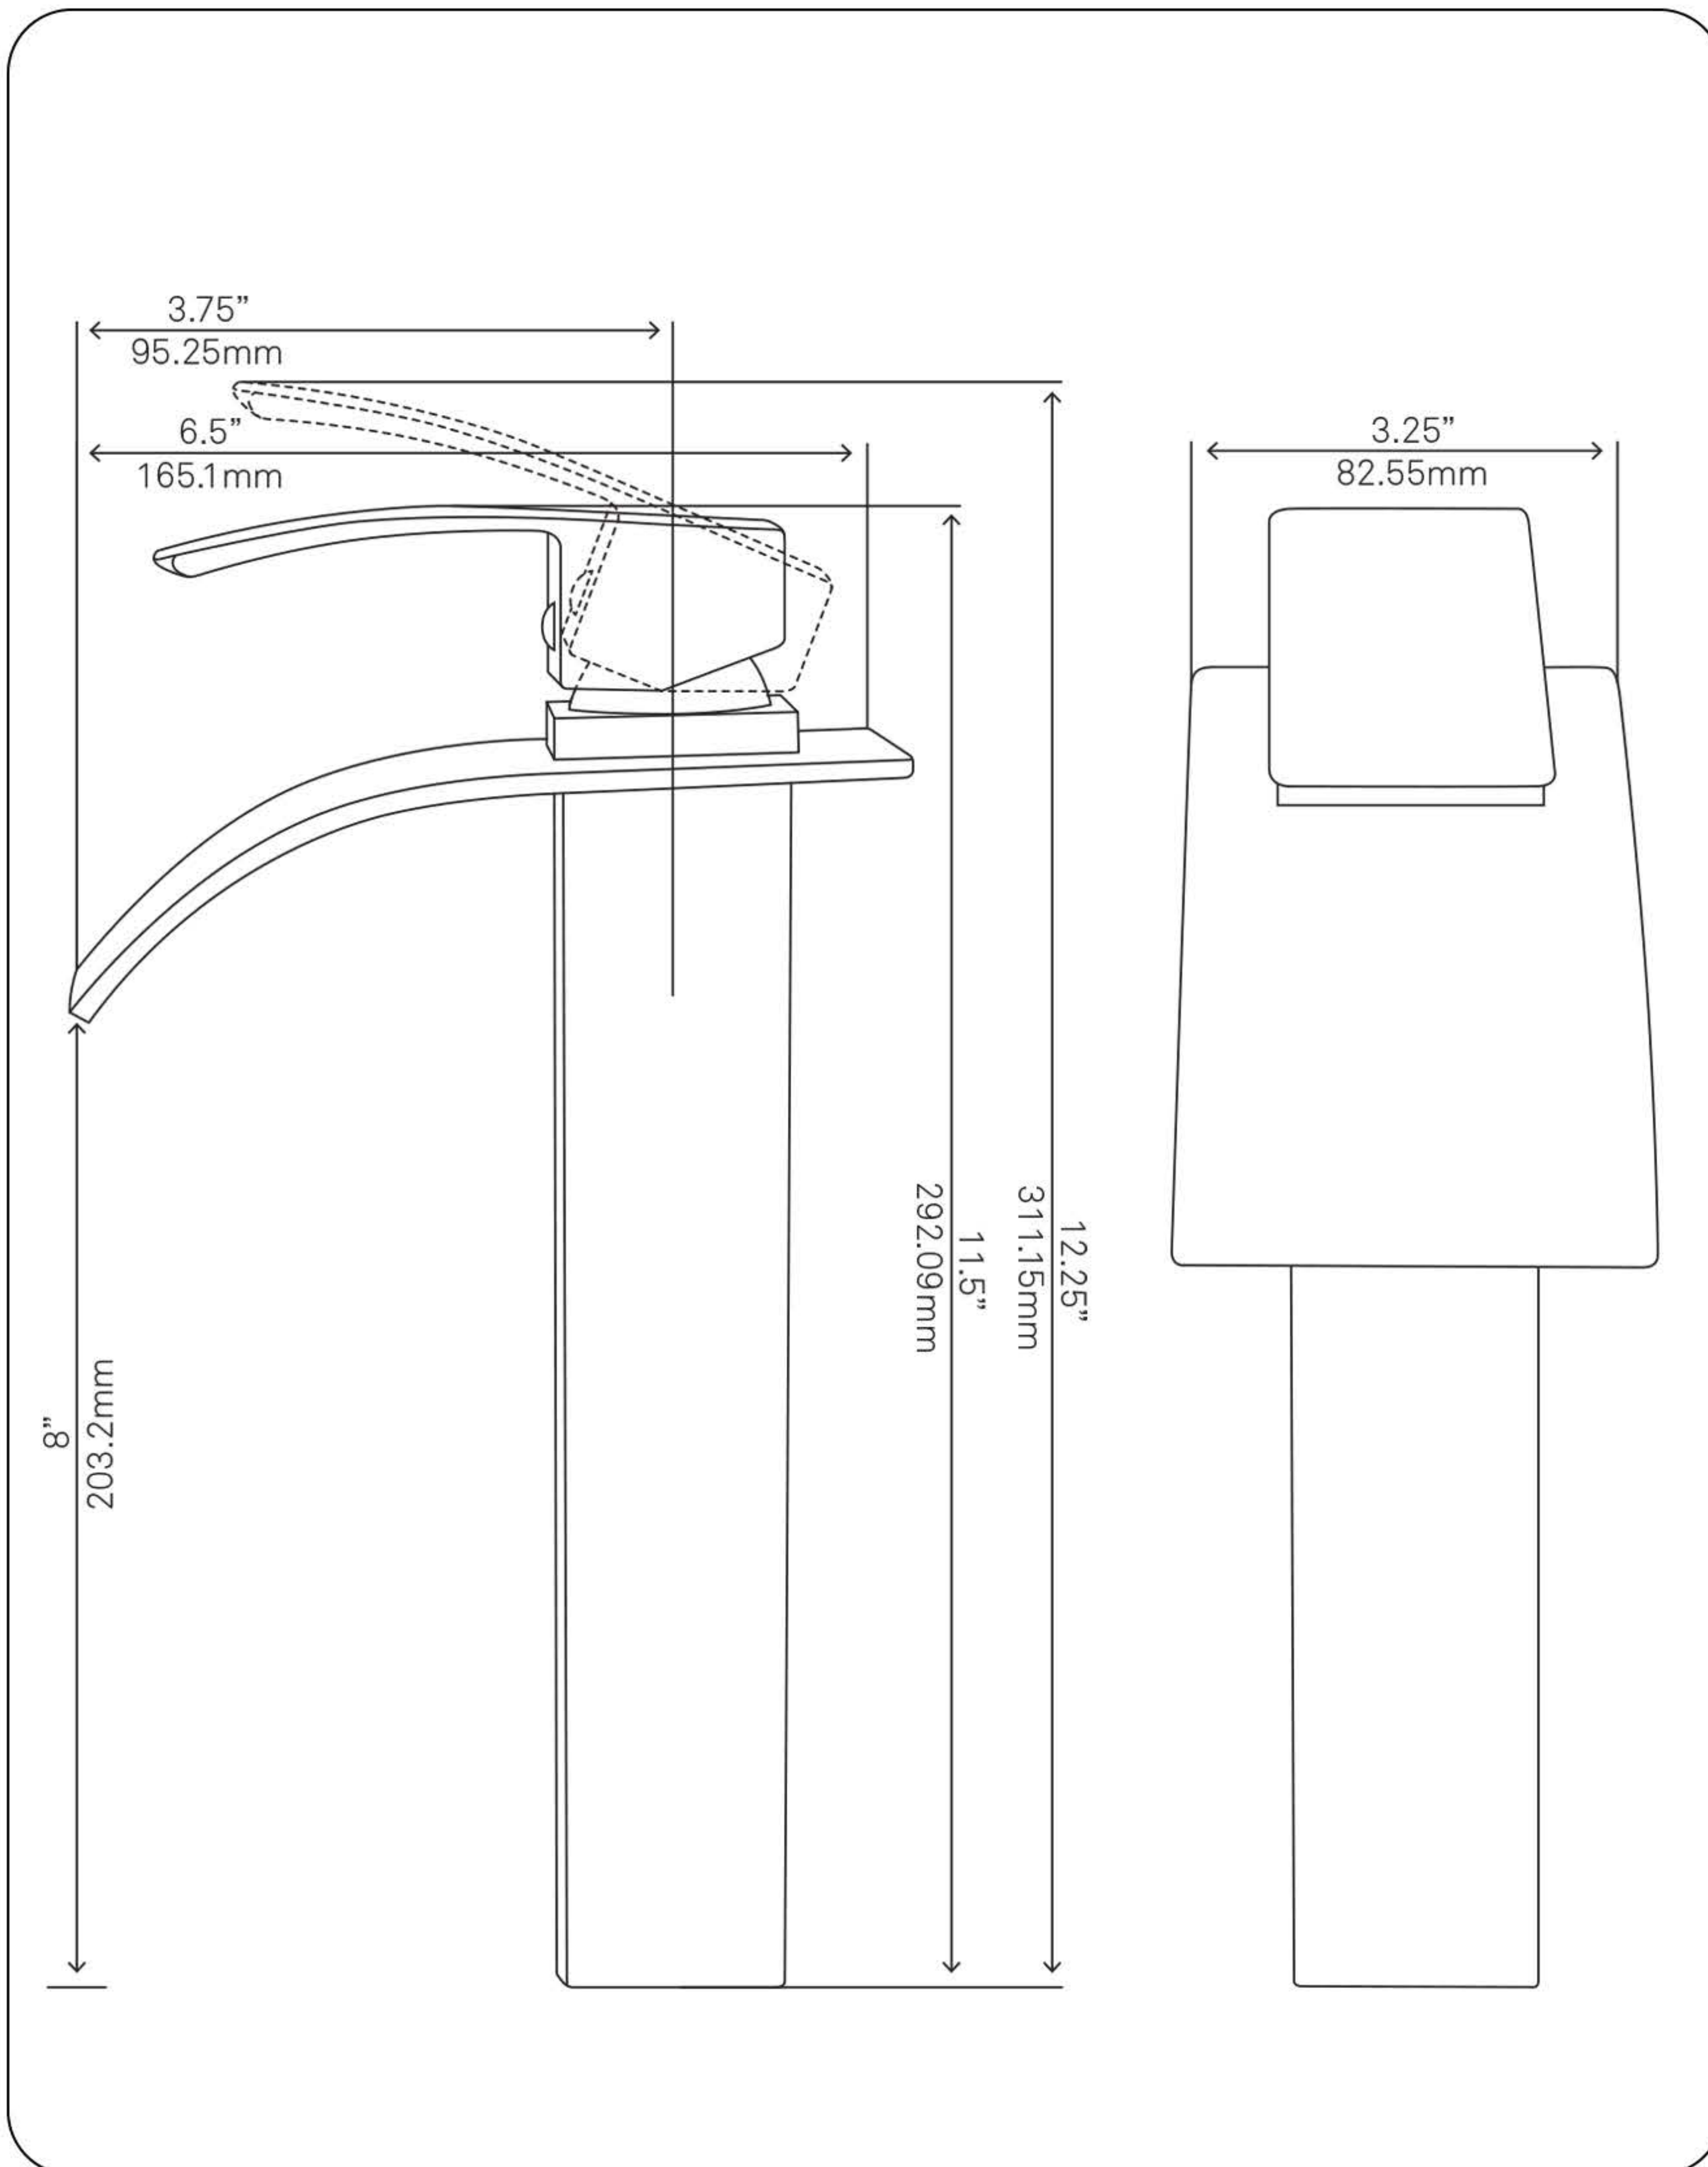

NOTES

Novatto reserves the right (1) to make changes in specifications and materials, and (2) to change or discontinue models, both without notice or obligation. Dimensions are for reference only, see www.NovattoInc.com for finish options and product availability.

Novatto Inc
TOLL FREE 844.404.4242
www.NovattoInc.com