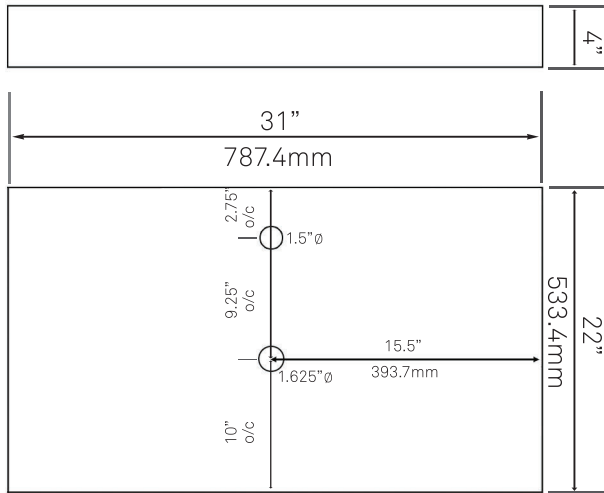

## 30-in Bath Vanity with Café Quartz Counter, Backsplash & Handles - NOBV-30CM-6001BN

Requested By: \_\_\_\_\_

Specific Features: \_\_\_\_\_

### STANDARD SPECIFICATIONS:

- 30-inch bathroom vanity in café mocha
- Café quartz countertop & backsplash
- Includes: handles, countertop, backsplash and vanity
- Vanity constructed of solid wood and veneer
- Thick ¾-inch side panels
- Freestanding installation
- Back wall cut-out: 8" x 11"
- Backsplash: 31" x 4" x .75"
- Vanity comes fully assembled; countertop, backsplash & handles need to be assembled
- Tip-resistant strap included