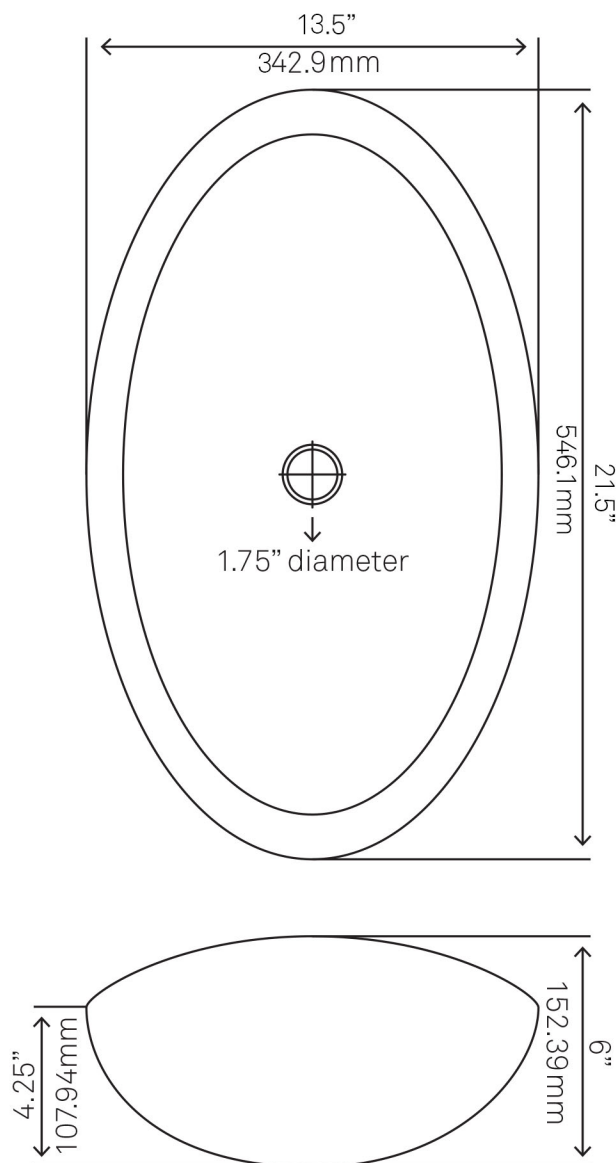

TIS-324T BABBUCCIA Clear Brown Glass Vessel Sink

Requested By: _____

Specific Features: _____

Novatto reserves the right (1) to make changes in specifications and materials, and (2) to change or discontinue models, both without notice or obligation. Dimensions are for reference only, see www.Novatto.com for finish options and product availability.

STANDARD SPECIFICATIONS:

- Oval slipper clear brown glass vessel
- Made with high tempered glass
- Scratch resistant and non-porous
- Designed for above counter installation
- Standard U.S. plumbing connections
- 1.75-inch drain opening
- No overflow

WARRANTY:

Limited lifetime warranty

- See www.Novatto.com for details

COORDINATING ACCESSORIES:

- PUD-BN/CH/ORB pop-up drain
- MR-001BN/CH/ORB
- Glacier Ice Restoration and Sealer kit

NOTES

Novatto Inc
TOLL FREE 844.404.4242
www.Novatto.com