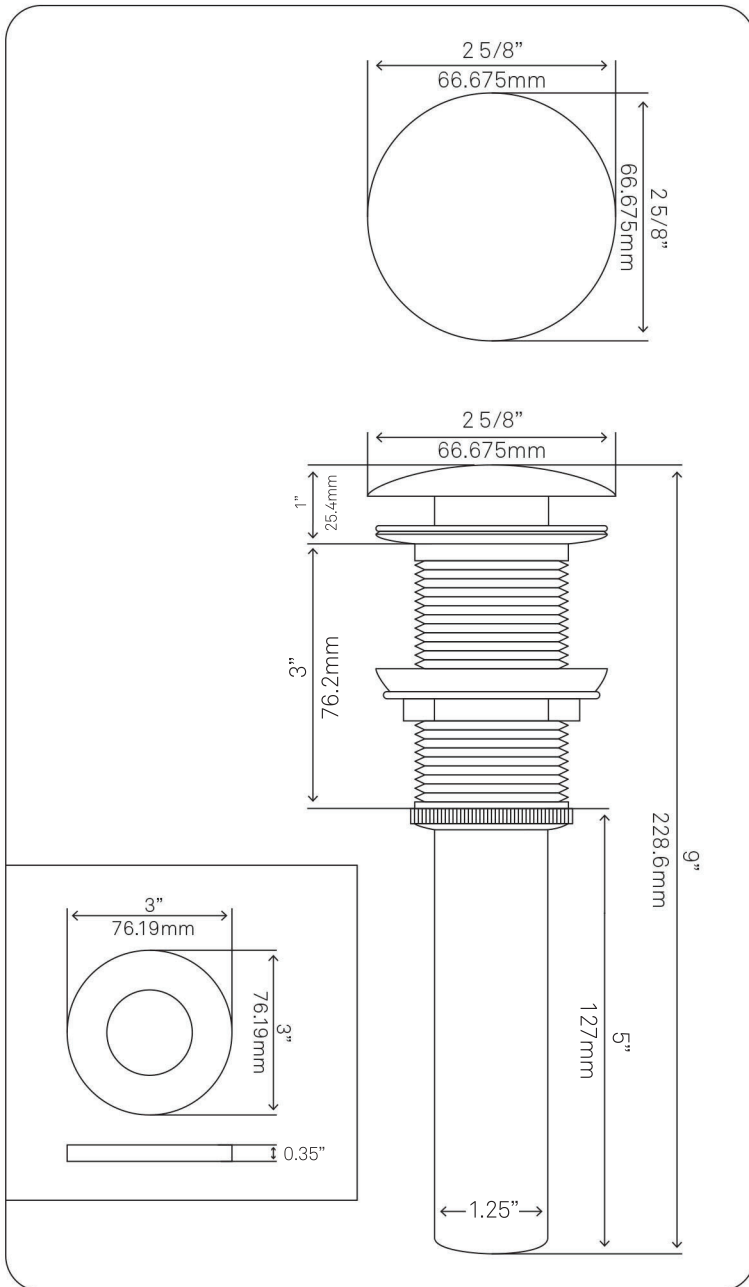

NOTES

Novatto reserves the right (1) to make changes in specifications and materials, and (2) to change or discontinue models, both without notice or obligation. Dimensions are for reference only, see www.Novatto.com for finish options and product availability.

Novatto Inc
TOLL FREE 844.404.4242
www.Novatto.com