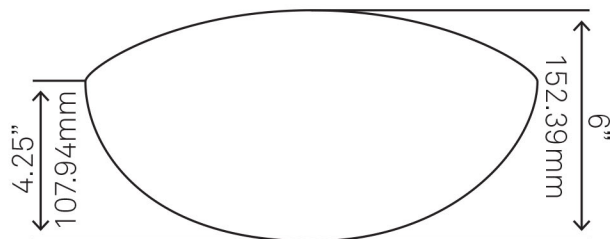

TIS-324T BABBUCIA Clear Brown Glass Vessel Sink

Requested By: _____

Specific Features: _____

Novatto reserves the right (1) to make changes in specifications and materials, and (2) to change or discontinue models, both without notice or obligation. Dimensions are for reference only, see www.Novatto.com for finish options and product availability.

STANDARD SPECIFICATIONS:

- Oval slipper clear brown glass vessel
- Made with high tempered glass
- Scratch resistant and non-porous
- Designed for above counter installation
- Standard U.S. plumbing connections
- 1.75-inch drain opening
- No overflow

WARRANTY:

Limited lifetime warranty

- See www.Novatto.com for details

COORDINATING ACCESSORIES:

- PUD-BN/CH/ORB pop-up drain
- MR-001BN/CH/ORB
- Glacier Ice Restoration and Sealer kit

NOTES

Novatto Inc
TOLL FREE 844.404.4242
www.Novatto.com