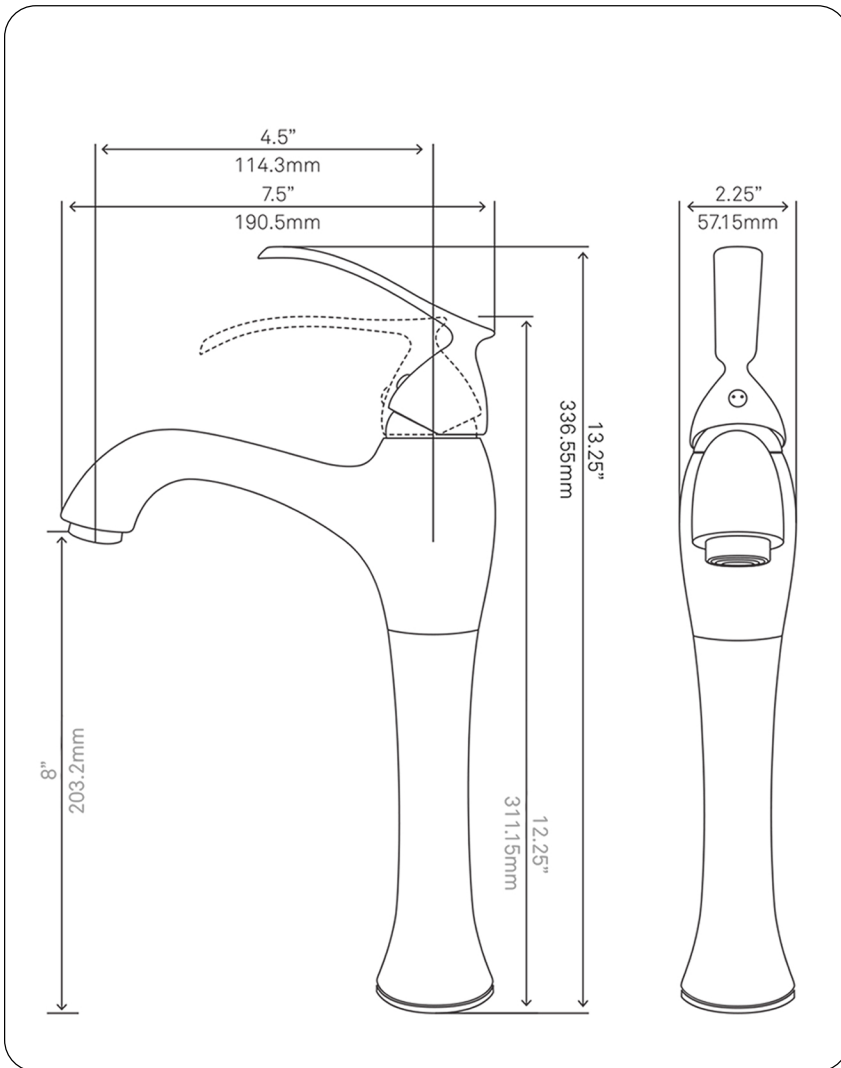

NOTES

Novatto reserves the right (1) to make changes in specifications and materials, and (2) to change or discontinue models, both without notice or obligation. Dimensions are for reference only, see www.Novatto.com for finish options and product availability.

Novatto Inc
TOLL FREE 844.404.4242
www.Novatto.com