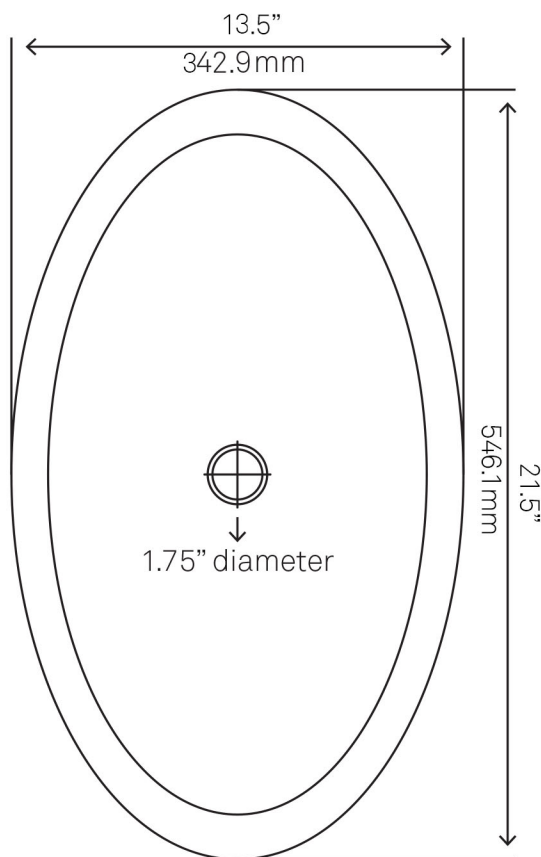

TIS-324T BABBUCIA Clear Brown Glass Vessel Sink

Requested By: _____

Specific Features: _____

Novatto reserves the right (1) to make changes in specifications and materials, and (2) to change or discontinue models, both without notice or obligation. Dimensions are for reference only, see www.Novatto.com for finish options and product availability.

STANDARD SPECIFICATIONS:

- Oval slipper clear brown glass vessel
- Made with high tempered glass
- Scratch resistant and non-porous
- Designed for above counter installation
- Standard U.S. plumbing connections
- 1.75-inch drain opening
- No overflow

WARRANTY:

Limited lifetime warranty

- See www.Novatto.com for details

COORDINATING ACCESSORIES:

- PUD-BN/CH/ORB pop-up drain
- MR-001BN/CH/ORB
- Glacier Ice Restoration and Sealer kit

NOTES

Novatto Inc
TOLL FREE 844.404.4242
www.Novatto.com