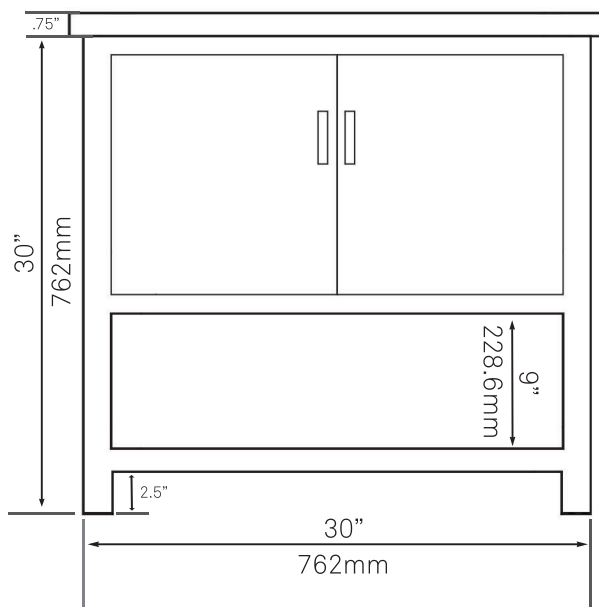

30-in Bath Vanity with Café Quartz Counter, Backsplash & Handles - NOBV-30CM-6001BN

Requested By: _____

Specific Features: _____

STANDARD SPECIFICATIONS:

- 30-inch bathroom vanity in café mocha
- Café quartz countertop & backsplash
- Includes: handles, countertop, backsplash and vanity
- Vanity constructed of solid wood and veneer
- Thick ¾-inch side panels
- Freestanding installation
- Back wall cut-out: 8" x 11"
- Backsplash: 31" x 4" x .75"
- Vanity comes fully assembled; countertop, backsplash & handles need to be assembled
- Tip-resistant strap included

STANDARD SPECIFICATIONS:

- Oval slipper clear brown glass vessel
- Made with high tempered glass
- Scratch resistant and non-porous
- Designed for above counter installation
- Standard U.S. plumbing connections
- 1.75-inch drain opening
- No overflow