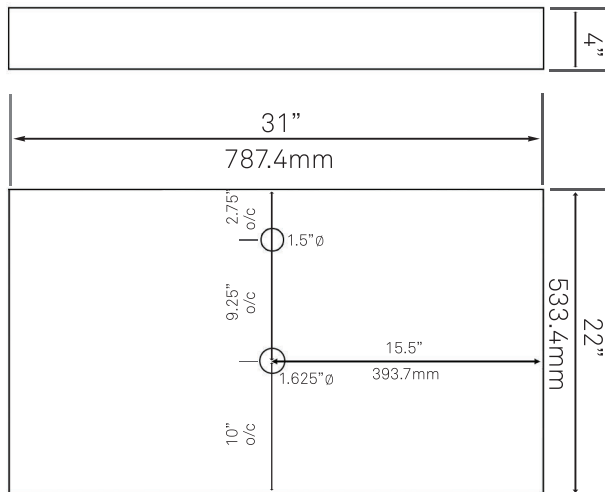

30-in Bath Vanity with Café Quartz Counter, Backsplash & Handles - NOBV-30CM-6001BN

Requested By: _____

Specific Features: _____

STANDARD SPECIFICATIONS:

- 30-inch bathroom vanity in café mocha
- Café quartz countertop & backsplash
- Includes: handles, countertop, backsplash and vanity
- Vanity constructed of solid wood and veneer
- Thick ¾-inch side panels
- Freestanding installation
- Back wall cut-out: 8" x 11"
- Backsplash: 31" x 4" x .75"
- Vanity comes fully assembled; countertop, backsplash & handles need to be assembled
- Tip-resistant strap included

STANDARD SPECIFICATIONS:

- Oval slipper clear brown glass vessel
- Made with high tempered glass
- Scratch resistant and non-porous
- Designed for above counter installation
- Standard U.S. plumbing connections
- 1.75-inch drain opening
- No overflow