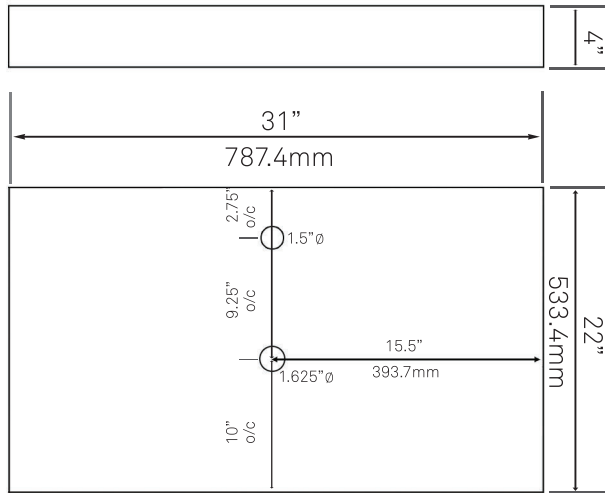

30-in Bath Vanity with Café Quartz Counter, Backsplash & Handles - NOBV-30CM-6001BN

Requested By: _____

Specific Features: _____

STANDARD SPECIFICATIONS:

- 30-inch bathroom vanity in café mocha
- Café quartz countertop & backsplash
- Includes: handles, countertop, backsplash and vanity
- Vanity constructed of solid wood and veneer
- Thick ¾-inch side panels
- Freestanding installation
- Back wall cut-out: 8" x 11"
- Backsplash: 31" x 4" x .75"
- Vanity comes fully assembled; countertop, backsplash & handles need to be assembled
- Tip-resistant strap included

STANDARD SPECIFICATIONS:

- Oval slipper clear brown glass vessel
- Made with high tempered glass
- Scratch resistant and non-porous
- Designed for above counter installation
- Standard U.S. plumbing connections
- 1.75-inch drain opening
- No overflow

PUD-BN-MR Vessel Sink Pop-Up Drain and Mounting Ring, Brushed Nickel

Requested By: _____

Specific Features: _____

STANDARD SPECIFICATIONS:

- Clicker pop-up vessel sink drain and mounting ring
- Brushed nickel finish
- Solid brass construction
- Includes rubber seals and fastener for installation
- 9-inches total pop-up length
- Fits any standard 1.75-inch drain opening
- Tailpipe dia. 1.25-inches
- Drain flange 2.375-inches
- Mounting ring inside hole diam 1.625-inches
- cUPC