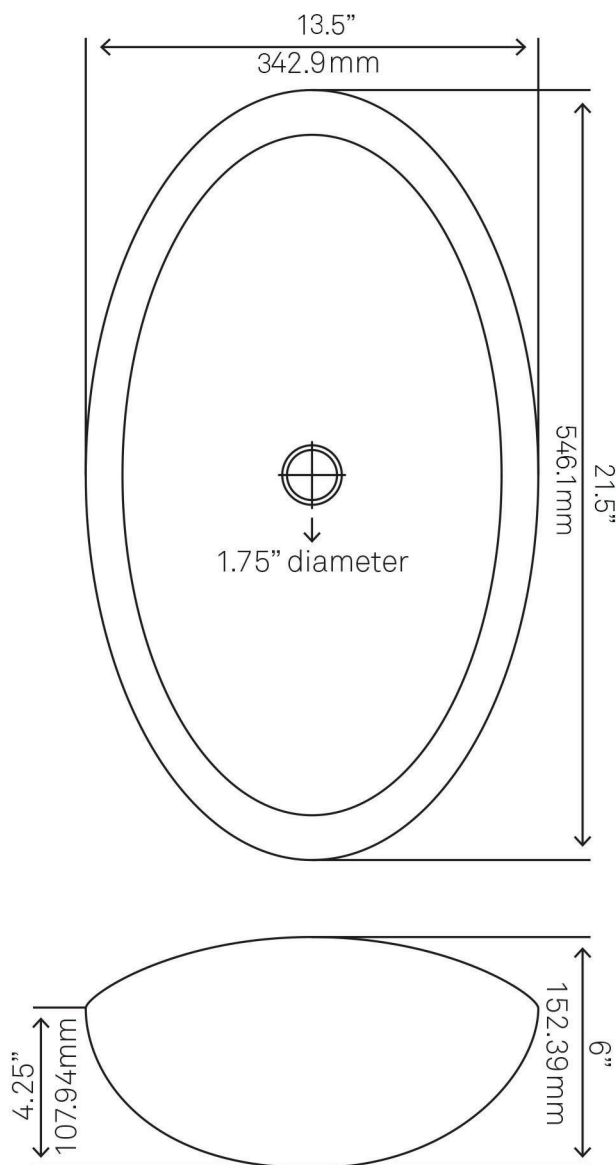

TIS-324T BABBUCCIA Clear Brown Glass Vessel Sink

Requested By: _____

Specific Features: _____

Novatto reserves the right (1) to make changes in specifications and materials, and (2) to change or discontinue models, both without notice or obligation. Dimensions are for reference only, see www.Novatto.com for finish options and product availability.

STANDARD SPECIFICATIONS:

- Oval slipper clear brown glass vessel
- Made with high tempered glass
- Scratch resistant and non-porous
- Designed for above counter installation
- Standard U.S. plumbing connections
- 1.75-inch drain opening
- No overflow

WARRANTY:

Limited lifetime warranty

- See www.Novatto.com for details

COORDINATING ACCESSORIES:

- PUD-BN/CH/ORB pop-up drain
- MR-001BN/CH/ORB
- Glacier Ice Restoration and Sealer kit

NOTES

Novatto Inc
TOLL FREE 844.404.4242
www.Novatto.com