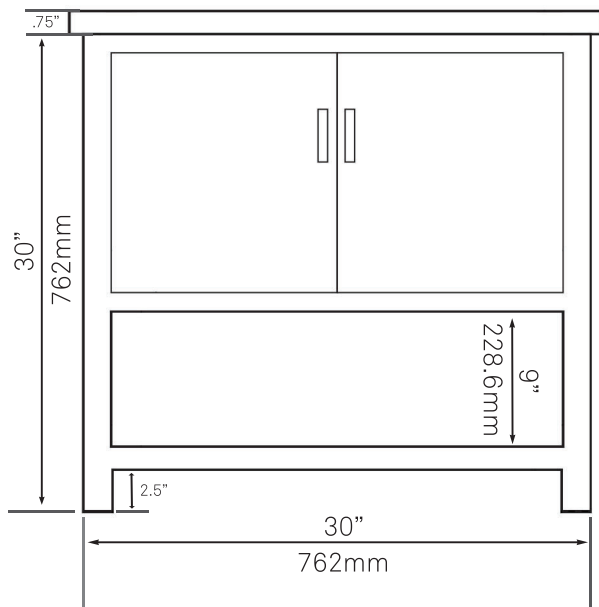

NOTES

Novatto reserves the right (1) to make changes in materials and specifications, and (2) to change or discontinue models, both without notice or obligation. Dimensions are for reference only, see www.Novatto.com for finish options and product availability.

Novatto Inc
TOLL FREE 844.404.4242
www.Novatto.com