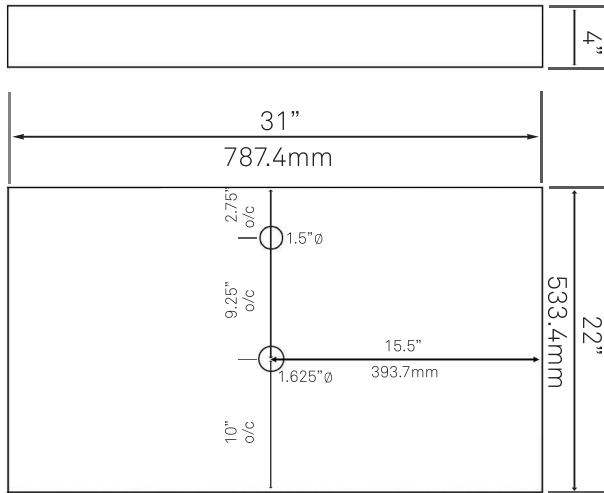

30-in Bath Vanity with Café Quartz Counter, Backsplash & Handles - NOBV-30CM-6001BN

Requested By: _____

Specific Features: _____

STANDARD SPECIFICATIONS:

- 30-inch bathroom vanity in café mocha
- Café quartz countertop & backsplash
- Includes: handles, countertop, backsplash and vanity
- Vanity constructed of solid wood and veneer
- Thick ¾-inch side panels
- Freestanding installation
- Back wall cut-out: 8" x 11"
- Backsplash: 31" x 4" x .75"
- Vanity comes fully assembled; countertop, backsplash & handles need to be assembled
- Tip-resistant strap included

Novatto Inc
 TOLL FREE 844.404.4242
www.Novatto.com

**GF-136BN ECLIPSE
Single Lever Vessel Faucet**

Requested By: _____

Specific Features: _____

STANDARD SPECIFICATIONS:

- Brushed nickel finish
- Single handle control
- Solid brass construction
- High pressure ceramic cartridge
- Single hole deck mount installation
- 1.5-inch diameter hole required
- Spout reach: 3.75-inches
- Spout height: 8-inches
- cUPC and AB1953 low lead compliant
- ASME A112.18.1-1-2011/CSA B125.1-11
- NSF 61 and NSF 372 certified
- EPA WaterSense® available