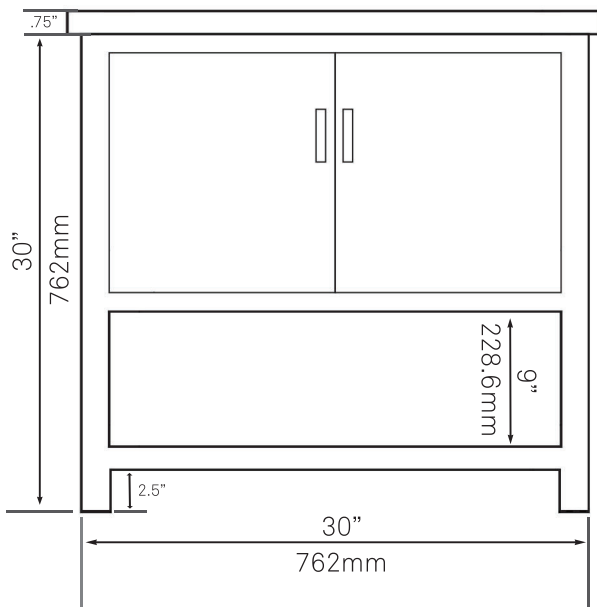

30-in Bath Vanity with Café Quartz Counter, Backsplash & Handles - NOBV-30CM-6001BN

Requested By: _____

Specific Features: _____

STANDARD SPECIFICATIONS:

- 30-inch bathroom vanity in café mocha
- Café quartz countertop & backsplash
- Includes: handles, countertop, backsplash and vanity
- Vanity constructed of solid wood and veneer
- Thick ¾-inch side panels
- Freestanding installation
- Back wall cut-out: 8" x 11"
- Backsplash: 31" x 4" x .75"
- Vanity comes fully assembled; countertop, backsplash & handles need to be assembled
- Tip-resistant strap included

Novatto Inc
 TOLL FREE 844.404.4242
www.Novatto.com

**GF-136BN ECLIPSE
Single Lever Vessel Faucet**

Requested By: _____

Specific Features: _____

STANDARD SPECIFICATIONS:

- Brushed nickel finish
- Single handle control
- Solid brass construction
- High pressure ceramic cartridge
- Single hole deck mount installation
- 1.5-inch diameter hole required
- Spout reach: 3.75-inches
- Spout height: 8-inches
- cUPC and AB1953 low lead compliant
- ASME A112.18.1-1-2011/CSA B125.1-11
- NSF 61 and NSF 372 certified
- EPA WaterSense® available

Novatto Inc
TOLL FREE 844.404.4242
www.NovattoInc.com

PUD-BN-MR Vessel Sink Pop-Up Drain and Mounting Ring, Brushed Nickel

Requested By: _____

Specific Features: _____

STANDARD SPECIFICATIONS:

- Clicker pop-up vessel sink drain and mounting ring
- Brushed nickel finish
- Solid brass construction
- Includes rubber seals and fastener for installation
- 9-inches total pop-up length
- Fits any standard 1.75-inch drain opening
- Tailpipe dia. 1.25-inches
- Drain flange 2.375-inches
- Mounting ring inside hole diam 1.625-inches
- cUPC