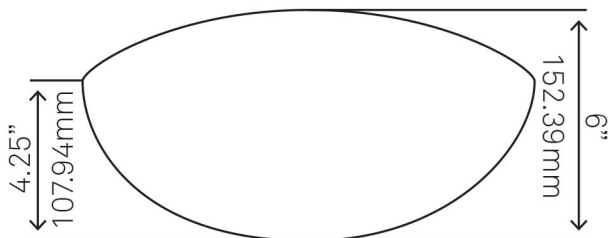

STANDARD SPECIFICATIONS:

- Oval slipper clear grey glass vessel
- Made with high tempered glass
- Scratch resistant and non-porous
- Designed for above counter installation
- Standard U.S. plumbing connections
- 1.75-inch drain opening
- No overflow

WARRANTY:

Limited lifetime warranty

- See www.Novatto.com for details

COORDINATING ACCESSORIES:

- PUD-BN/CH/ORB/MB pop-up drain
- MR-001BN/CH/ORB/MB
- Glacier Ice Restoration and Sealer kit