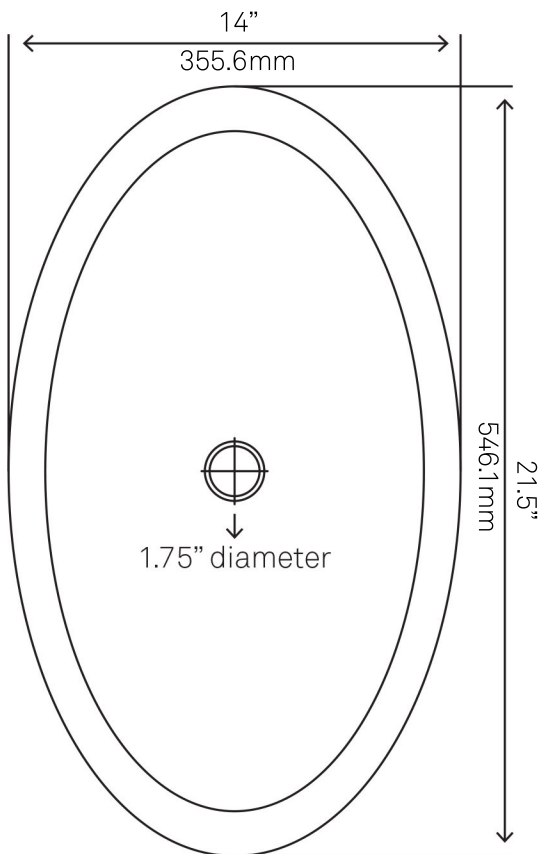

STANDARD SPECIFICATIONS:

- Oval slipper clear grey glass vessel
- Made with high tempered glass
- Scratch resistant and non-porous
- Designed for above counter installation
- Standard U.S. plumbing connections
- 1.75-inch drain opening
- No overflow

WARRANTY:

Limited lifetime warranty

- See www.Novatto.com for details

COORDINATING ACCESSORIES:

- PUD-BN/CH/ORB/MB pop-up drain
- MR-001BN/CH/ORB/MB
- Glacier Ice Restoration and Sealer kit