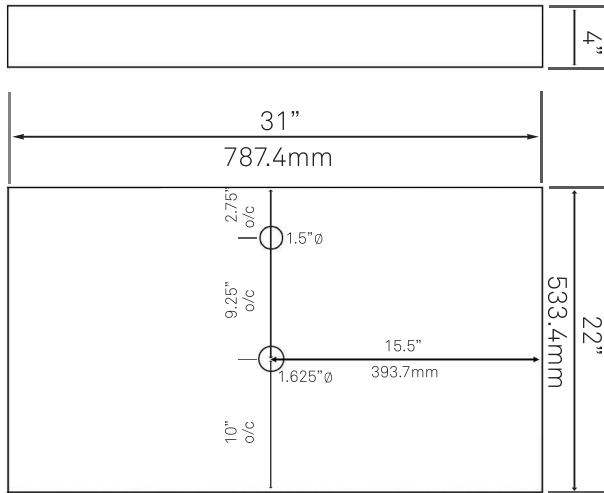

30-in Bath Vanity with Café Quartz Counter, Backsplash & Handles - NOBV-30CM-6001BN

Requested By: _____

Specific Features: _____

STANDARD SPECIFICATIONS:

- 30-inch bathroom vanity in café mocha
- Café quartz countertop & backsplash
- Includes: handles, countertop, backsplash and vanity
- Vanity constructed of solid wood and veneer
- Thick ¾-inch side panels
- Freestanding installation
- Back wall cut-out: 8" x 11"
- Backsplash: 31" x 4" x .75"
- Vanity comes fully assembled; countertop, backsplash & handles need to be assembled
- Tip-resistant strap included

Novatto Inc
TOLL FREE 844.404.4242
www.Novatto.com

30" x 36" Rectangular Mirror, Dark Wood Café Mocha Frame - NVMR-3036CM

Requested By:

Specific Features:

STANDARD SPECIFICATIONS:

- Ready to hang right out of the box
- Can be hung vertically or horizontally
- Rugged 2.5-inch solid wood frame
- Dimensions: 30 x 36 x 1.25-inches