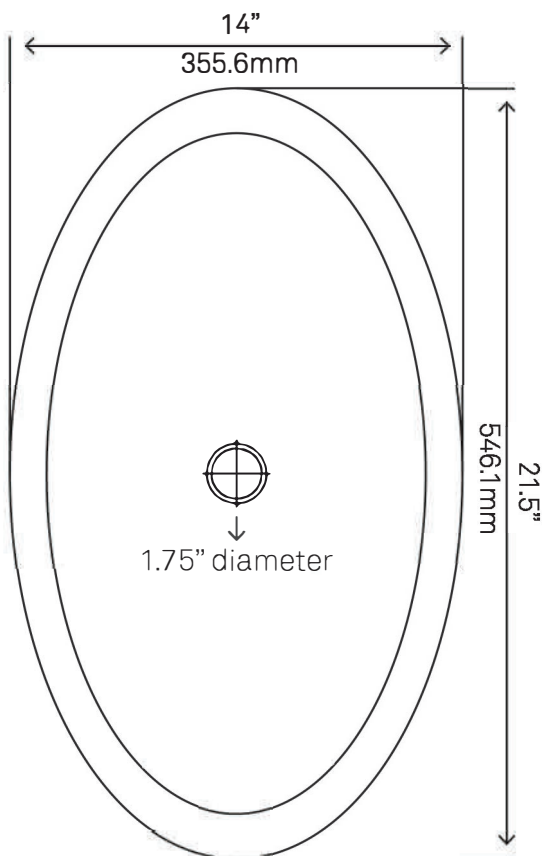

STANDARD SPECIFICATIONS:

- Oval slipper clear grey glass vessel
- Made with high tempered glass
- Scratch resistant and non-porous
- Designed for above counter installation
- Standard U.S. plumbing connections
- 1.75-inch drain opening
- No overflow

WARRANTY:

Limited lifetime warranty

- See www.Novatto.com for details

COORDINATING ACCESSORIES:

- Glacier Ice Restoration and Sealer kit

NOTES

Novatto reserves the right (1) to make changes in specifications and materials, and (2) to change or discontinue models, both without notice or obligation. Dimensions are for reference only, see www.Novatto.com for finish options and product availability.

Novatto Inc
TOLL FREE 844.404.4242
www.Novatto.com