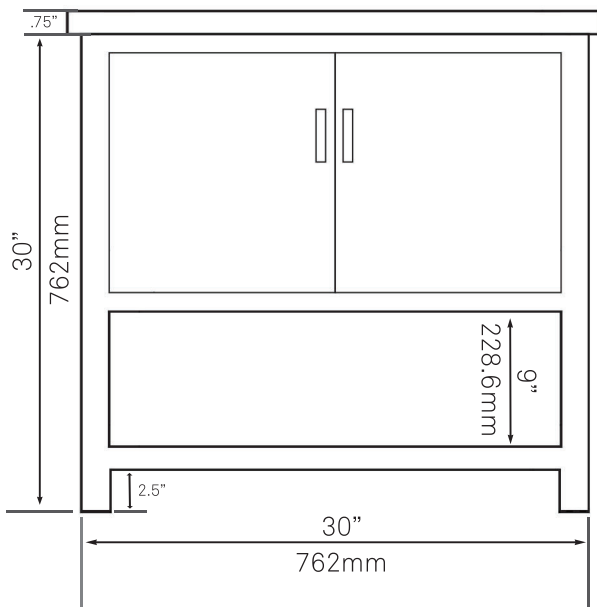

30-in Bath Vanity with Café Quartz Counter, Backsplash & Handles - NOBV-30CM-6001BN

Requested By: _____

Specific Features: _____

STANDARD SPECIFICATIONS:

- 30-inch bathroom vanity in café mocha
- Café quartz countertop & backsplash
- Includes: handles, countertop, backsplash and vanity
- Vanity constructed of solid wood and veneer
- Thick ¾-inch side panels
- Freestanding installation
- Back wall cut-out: 8" x 11"
- Backsplash: 31" x 4" x .75"
- Vanity comes fully assembled; countertop, backsplash & handles need to be assembled
- Tip-resistant strap included

Novatto Inc
TOLL FREE 844.404.4242
www.Novatto.com

30" x 36" Rectangular Mirror, Dark Wood Café Mocha Frame - NVMR-3036CM

Requested By:

Specific Features:

STANDARD SPECIFICATIONS:

- Ready to hang right out of the box
- Can be hung vertically or horizontally
- Rugged 2.5-inch solid wood frame
- Dimensions: 30 x 36 x 1.25-inches

Novatto Inc
TOLL FREE 844.404.4242
www.Novatto.com

PUD-BN-MR Vessel Sink Pop-Up Drain and Mounting Ring, Brushed Nickel

Requested By: _____

Specific Features: _____

STANDARD SPECIFICATIONS:

- Clicker pop-up vessel sink drain and mounting ring
- Brushed nickel finish
- Solid brass construction
- Includes rubber seals and fastener for installation
- 9-inches total pop-up length
- Fits any standard 1.75-inch drain opening
- Tailpipe dia. 1.25-inches
- Drain flange 2.375-inches
- Mounting ring inside hole diam 1.625-inches
- cUPC