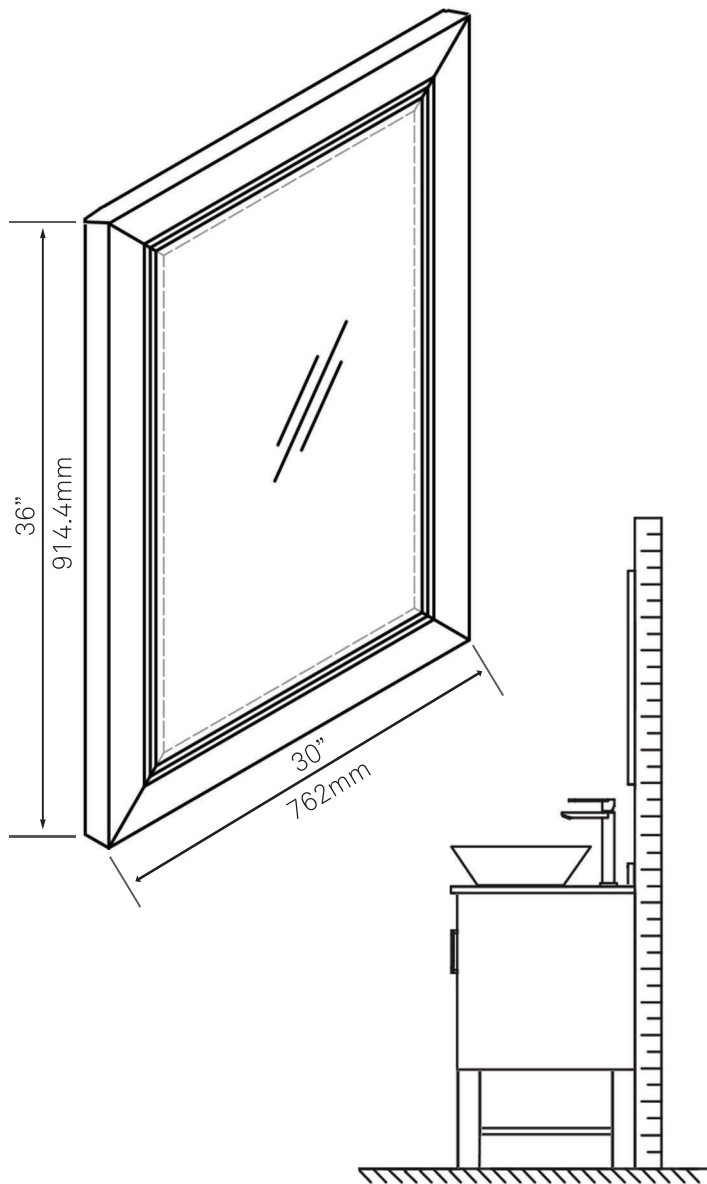

30-in Bath Vanity with Café Quartz Counter, Backsplash & Handles - NOBV-30CM-6001BN

Requested By: _____

Specific Features: _____

STANDARD SPECIFICATIONS:

- 30-inch bathroom vanity in café mocha
- Café quartz countertop & backsplash
- Includes: handles, countertop, backsplash and vanity
- Vanity constructed of solid wood and veneer
- Thick ¾-inch side panels
- Freestanding installation
- Back wall cut-out: 8" x 11"
- Backsplash: 31" x 4" x .75"
- Vanity comes fully assembled; countertop, backsplash & handles need to be assembled
- Tip-resistant strap included

Novatto Inc
TOLL FREE 844.404.4242
www.Novatto.com

30" x 36" Rectangular Mirror, Dark Wood Café Mocha Frame - NVMR-3036CM

Requested By:

Specific Features:

STANDARD SPECIFICATIONS:

- Ready to hang right out of the box
- Can be hung vertically or horizontally
- Rugged 2.5-inch solid wood frame
- Dimensions: 30 x 36 x 1.25-inches

Novatto Inc
TOLL FREE 844.404.4242
www.Novatto.com

TIS-324G BIGIO Clear Grey Vessel Sink

Requested By: _____

Specific Features: _____

STANDARD SPECIFICATIONS:

- Oval slipper clear grey glass vessel
- Made with high tempered glass
- Scratch resistant and non-porous
- Designed for above counter installation
- Standard U.S. plumbing connections
- 1.75-inch drain opening
- No overflow