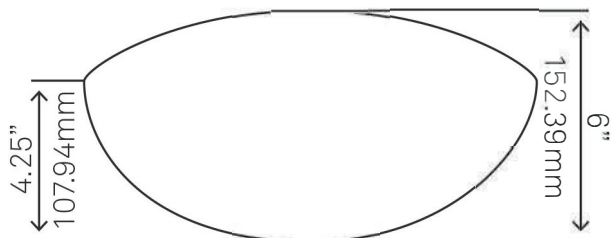

STANDARD SPECIFICATIONS:

- Oval slipper clear grey glass vessel
- Made with high tempered glass
- Scratch resistant and non-porous
- Designed for above counter installation
- Standard U.S. plumbing connections
- 1.75-inch drain opening
- No overflow

WARRANTY:

Limited lifetime warranty

- See www.Novatto.com for details

COORDINATING ACCESSORIES:

- Glacier Ice Restoration and Sealer kit

NOTES

Novatto reserves the right (1) to make changes in specifications and materials, and (2) to change or discontinue models, both without notice or obligation. Dimensions are for reference only, see www.Novatto.com for finish options and product availability.

Novatto Inc
TOLL FREE 844.404.4242
www.Novatto.com