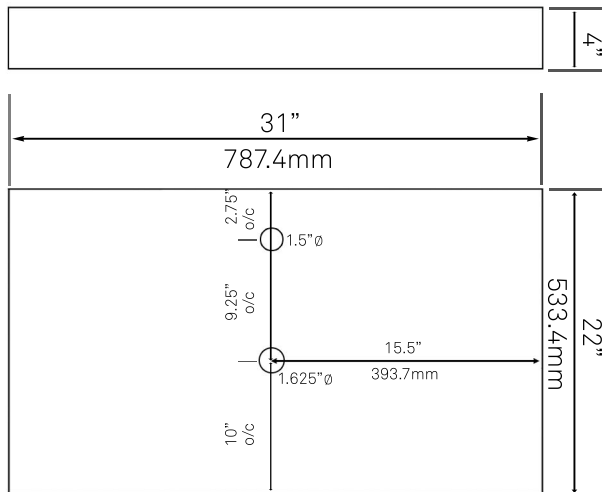

## 30-in Bath Vanity with Café Quartz Counter, Backsplash & Handles - NOBV-30CM-6001BN

Requested By: \_\_\_\_\_

Specific Features: \_\_\_\_\_

### STANDARD SPECIFICATIONS:

- 30-inch bathroom vanity in café mocha
- Café quartz countertop & backsplash
- Includes: handles, countertop, backsplash and vanity
- Vanity constructed of solid wood and veneer
- Thick ¾-inch side panels
- Freestanding installation
- Back wall cut-out: 8" x 11"
- Backsplash: 31" x 4" x .75"
- Vanity comes fully assembled; countertop, backsplash & handles need to be assembled
- Tip-resistant strap included

- Rectangle bright white glossy porcelain vessel sink
- No overflow
- Easy to clean
- Scratch resistant and non-porous surface
- Designed for above counter installation
- Standard plumbing connections
- 1.75" standard drain opening
- OD: 21.75" x 13.75" x 3.5/5-inches tall

### STANDARD SPECIFICATIONS:

- Umbrella vessel sink drain; drain STAYS open
- Brushed nickel finish
- Solid brass construction
- Includes rubber seals and fastener for installation
- 9.5-inches total length
- Fits any standard 1.75-inch drain opening
- cUPC