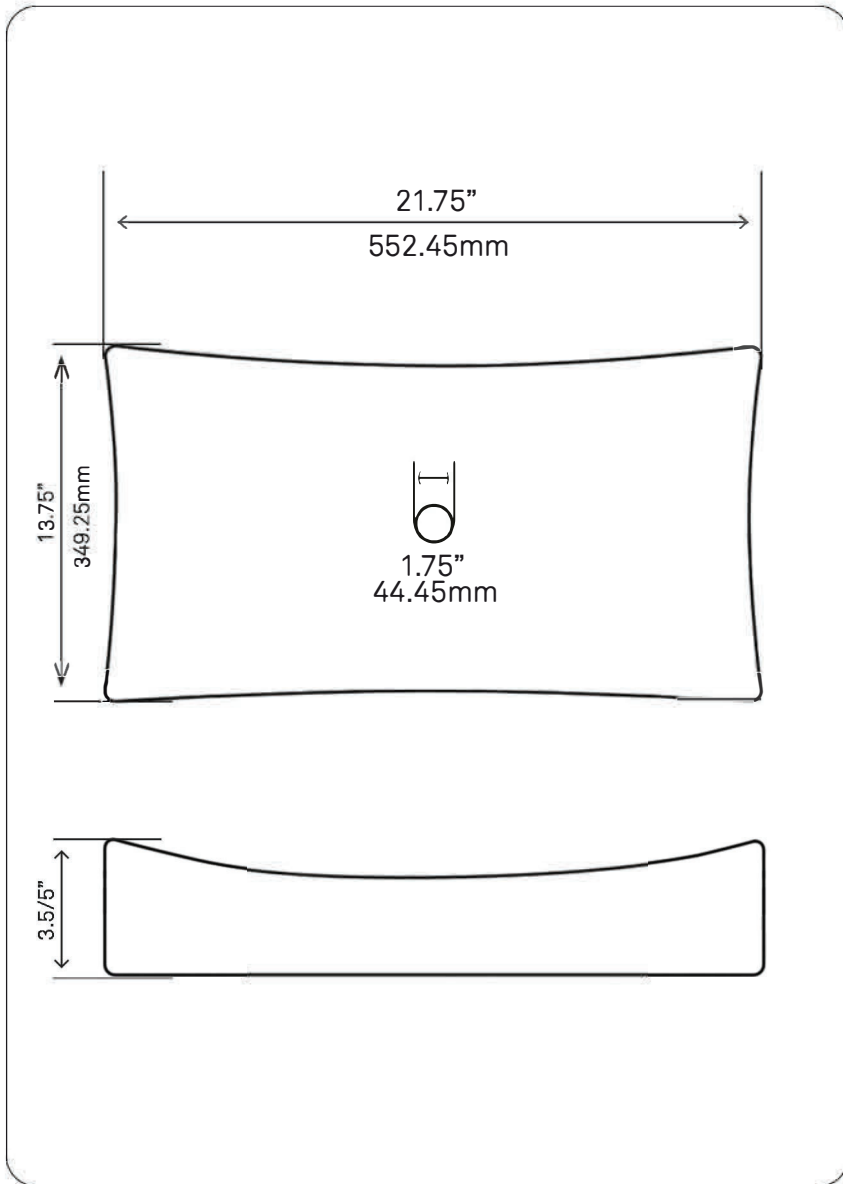

STANDARD SPECIFICATIONS:

- Rectangle bright white glossy porcelain vessel sink
- No overflow
- Easy to clean
- Scratch resistant and non-porous surface
- Designed for above counter installation
- Standard plumbing connections
- 1.75" standard drain opening
- OD: 21.75" x 13.75" x 3.5/5-inches tall

WARRANTY:

Limited lifetime warranty

- See www.Novatto.com for details

COORDINATING ACCESSORIES:

- Glacier Ice Restoration and Sealer kit

NOTES

Novatto reserves the right (1) to make changes in specifications and materials, and (2) to change or discontinue models, both without notice or obligation. Dimensions are for reference only, see www.Novatto.com for finish options and product availability.

Novatto Inc
TOLL FREE 844.404.4242
www.Novatto.com