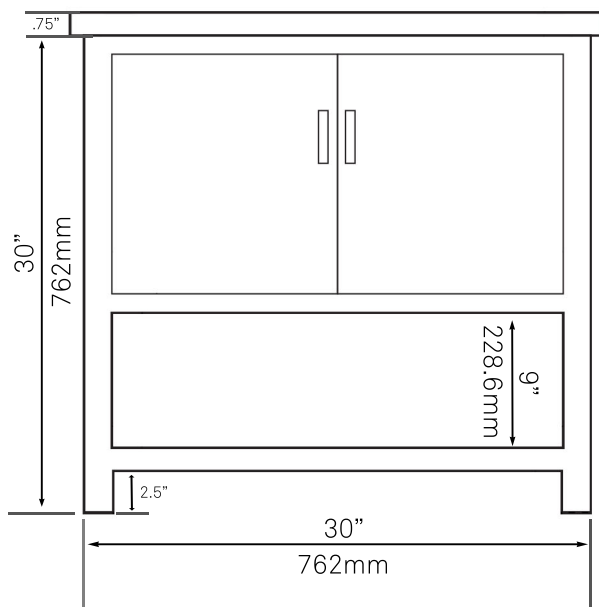

## 30-in Bath Vanity with Café Quartz Counter, Backsplash & Handles - NOBV-30CM-6001BN

Requested By: \_\_\_\_\_

Specific Features: \_\_\_\_\_

### STANDARD SPECIFICATIONS:

- 30-inch bathroom vanity in café mocha
- Café quartz countertop & backsplash
- Includes: handles, countertop, backsplash and vanity
- Vanity constructed of solid wood and veneer
- Thick ¾-inch side panels
- Freestanding installation
- Back wall cut-out: 8" x 11"
- Backsplash: 31" x 4" x .75"
- Vanity comes fully assembled; countertop, backsplash & handles need to be assembled
- Tip-resistant strap included

- Rectangle bright white glossy porcelain vessel sink
- No overflow
- Easy to clean
- Scratch resistant and non-porous surface
- Designed for above counter installation
- Standard plumbing connections
- 1.75" standard drain opening
- OD: 21.75" x 13.75" x 3.5/5-inches tall

### STANDARD SPECIFICATIONS:

- Umbrella vessel sink drain; drain STAYS open
- Brushed nickel finish
- Solid brass construction
- Includes rubber seals and fastener for installation
- 9.5-inches total length
- Fits any standard 1.75-inch drain opening
- cUPC