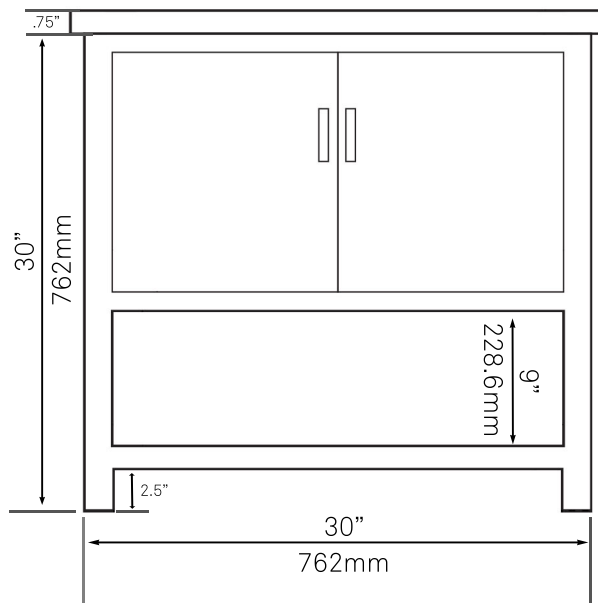

## 30-in Bath Vanity with Storm Grey Quartz Counter & Handles - NOBV-30CM-280BN

Requested By: \_\_\_\_\_

Specific Features: \_\_\_\_\_

### STANDARD SPECIFICATIONS:

- 30-inch bathroom vanity in café mocha
- Storm grey quartz counter
- Includes: handles, countertop, and vanity
- Constructed of solid wood and veneer
- Thick ¾-inch side panels
- Freestanding installation
- Back wall cut-out of 8" x 11"
- Vanity comes fully assembled
- Tip-resistant strap included