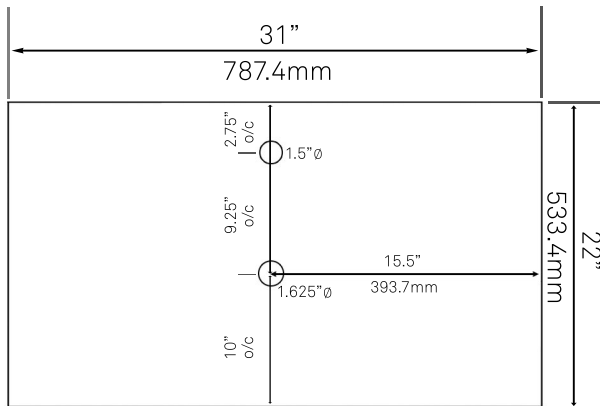

## 30-in Bath Vanity with Storm Grey Quartz Counter & Handles - NOBV-30CM-280BN

Requested By: \_\_\_\_\_

Specific Features: \_\_\_\_\_

### STANDARD SPECIFICATIONS:

- 30-inch bathroom vanity in café mocha
- Storm grey quartz counter
- Includes: handles, countertop, and vanity
- Constructed of solid wood and veneer
- Thick ¾-inch side panels
- Freestanding installation
- Back wall cut-out of 8" x 11"
- Vanity comes fully assembled
- Tip-resistant strap included