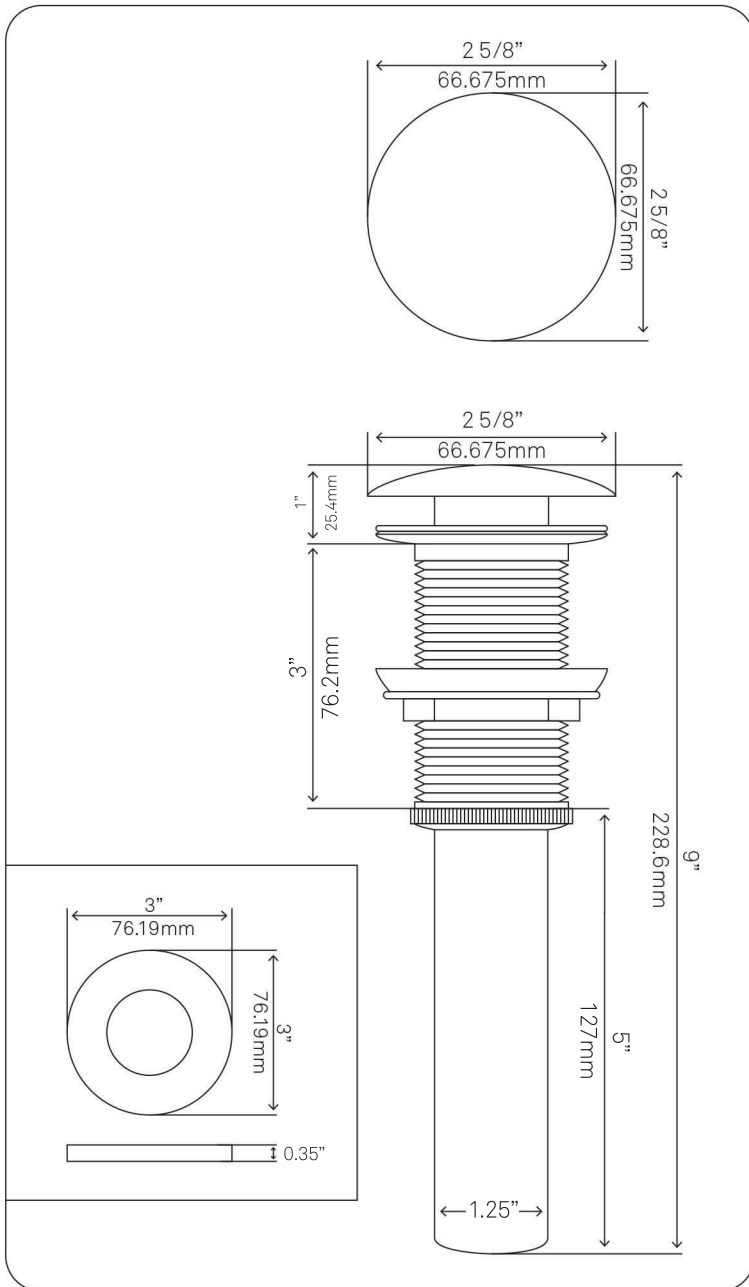

NOTES

Novatto reserves the right (1) to make changes in specifications and materials, and (2) to change or discontinue models, both without notice or obligation. Dimensions are for reference only, see www.Novatto.com for finish options and product availability.

Novatto Inc
TOLL FREE 844.404.4242
www.Novatto.com