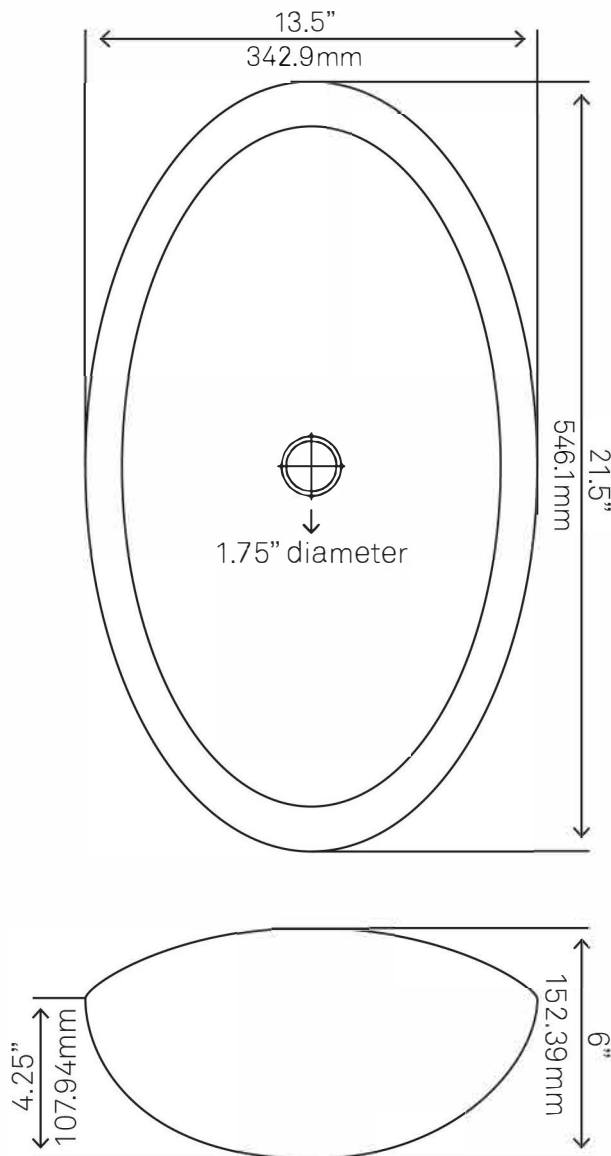

STANDARD SPECIFICATIONS:

- Oval slipper hand painted vessel sink
- Copper and black tones
- High tempered glass
- Stain and scratch resistant inside
- Textured painted outside
- Above counter installation
- Standard U.S. plumbing connection
- 1.75-inch drain opening
- Novatto faucet and drain sold separately

WARRANTY:

Limited lifetime warranty

- See www.NovattoInc.com for details

COORDINATING ACCESSORIES:

- PUD-BN/CH/ORB pop-up drain
- MR-001BN/CH/ORB
- Glacier Ice Restoration and Sealer kit