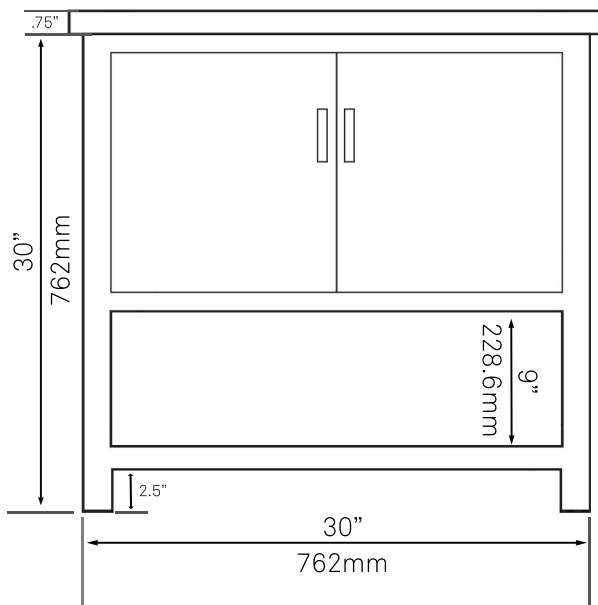

## 30-in Bath Vanity with Storm Grey Quartz Counter, Backsplash & Handles - NOBV-30CM-280BN

Requested By: \_\_\_\_\_

Specific Features: \_\_\_\_\_

### STANDARD SPECIFICATIONS:

- 30-inch bathroom vanity in café mocha
- Storm grey quartz counter
- Includes: handles, countertop, backsplash and vanity
- Vanity constructed of solid wood and veneer
- Thick ¾-inch side panels
- Freestanding installation
- Back wall cut-out: 8" x 11"
- Backsplash: 31" x 4" x .75"
- Vanity comes fully assembled; countertop, backsplash & handles need to be assembled
- Tip-resistant strap included

**STANDARD SPECIFICATIONS:**

- Clicker pop-up vessel sink drain and mounting ring
- Brushed nickel finish
- Solid brass construction
- Includes rubber seals and fastener for installation
- 9-inches total pop-up length
- Fits any standard 1.75-inch drain opening
- Tailpipe dia. 1.25-inches
- Drain flange 2.375-inches
- Mounting ring inside hole diam 1.625-inches
- cUPC