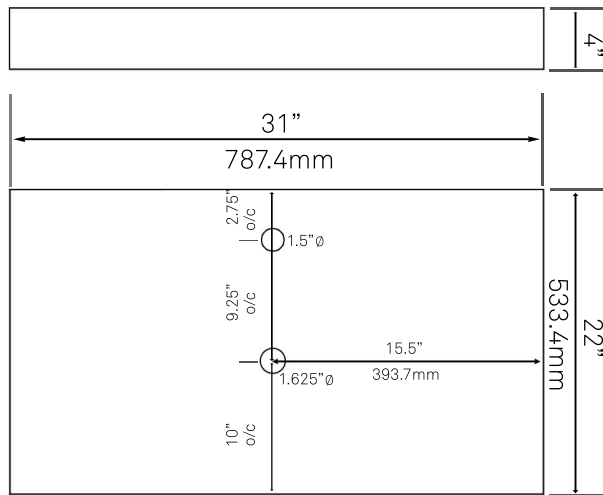

## 30-in Bath Vanity with Storm Grey Quartz Counter, Backsplash & Handles - NOBV-30CM-280BN

Requested By: \_\_\_\_\_

Specific Features: \_\_\_\_\_

### STANDARD SPECIFICATIONS:

- 30-inch bathroom vanity in café mocha
- Storm grey quartz counter
- Includes: handles, countertop, backsplash and vanity
- Vanity constructed of solid wood and veneer
- Thick ¾-inch side panels
- Freestanding installation
- Back wall cut-out: 8" x 11"
- Backsplash: 31" x 4" x .75"
- Vanity comes fully assembled; countertop, backsplash & handles need to be assembled
- Tip-resistant strap included

**STANDARD SPECIFICATIONS:**

- Clicker pop-up vessel sink drain and mounting ring
- Brushed nickel finish
- Solid brass construction
- Includes rubber seals and fastener for installation
- 9-inches total pop-up length
- Fits any standard 1.75-inch drain opening
- Tailpipe dia. 1.25-inches
- Drain flange 2.375-inches
- Mounting ring inside hole diam 1.625-inches
- cUPC