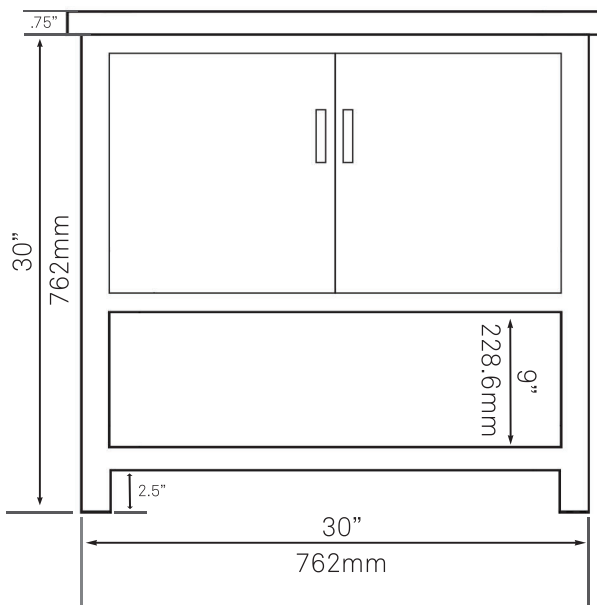

30-in Bath Vanity with Storm Grey Quartz Counter, Backsplash & Handles - NOBV-30CM-280BN

Requested By: _____

Specific Features: _____

STANDARD SPECIFICATIONS:

- 30-inch bathroom vanity in café mocha
- Storm grey quartz counter
- Includes: handles, countertop, backsplash and vanity
- Vanity constructed of solid wood and veneer
- Thick ¾-inch side panels
- Freestanding installation
- Back wall cut-out: 8" x 11"
- Backsplash: 31" x 4" x .75"
- Vanity comes fully assembled; countertop, backsplash & handles need to be assembled
- Tip-resistant strap included

Novatto Inc
TOLL FREE 844.404.4242
www.Novatto.com

TIS-317C ELEGANTE Glass Vessel Bathroom Sink

Requested By:

Specific Features:

STANDARD SPECIFICATIONS:

- Oblong fluted clear glass vessel
- Made with high tempered glass
- Scratch resistant and non-porous
- Designed for above counter installation
- Standard U.S. plumbing connections
- 1.75-inch drain opening

Novatto Inc
TOLL FREE 844.404.4242
www.Novatto.com

PUD-BN-MR Vessel Sink Pop-Up Drain and Mounting Ring, Brushed Nickel

Requested By: _____

Specific Features: _____

STANDARD SPECIFICATIONS:

- Clicker pop-up vessel sink drain and mounting ring
- Brushed nickel finish
- Solid brass construction
- Includes rubber seals and fastener for installation
- 9-inches total pop-up length
- Fits any standard 1.75-inch drain opening
- Tailpipe dia. 1.25-inches
- Drain flange 2.375-inches
- Mounting ring inside hole diam 1.625-inches
- cUPC