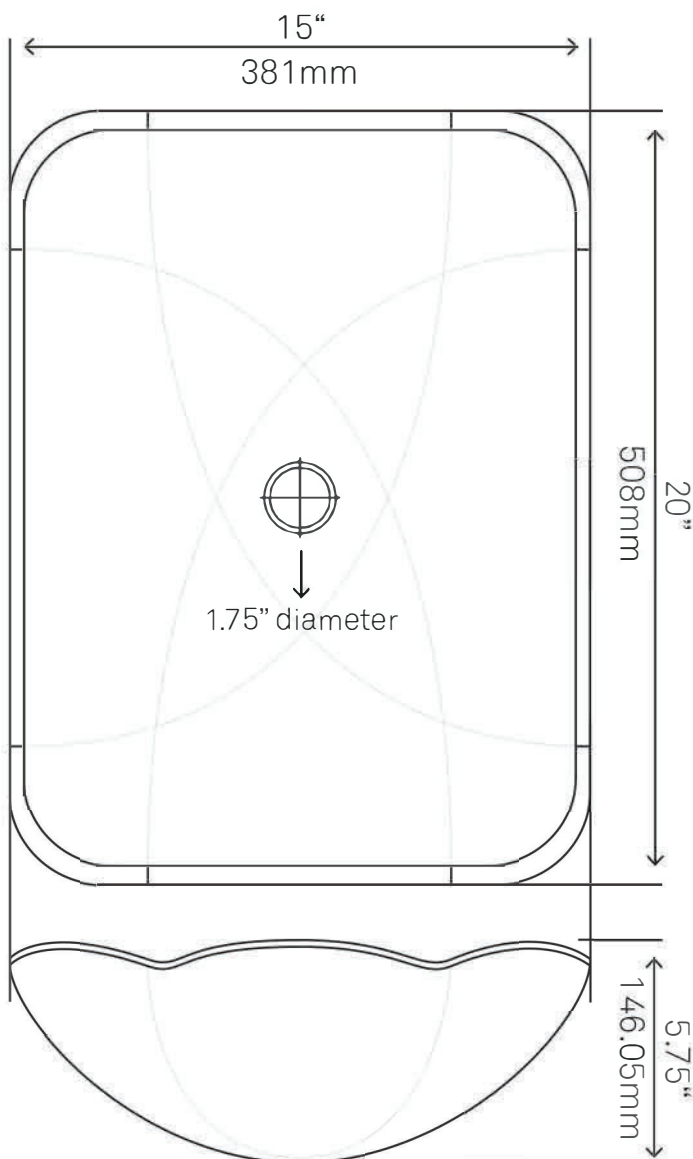

30-in Bath Vanity with Storm Grey Quartz Counter, Backsplash & Handles - NOBV-30CM-280BN

Requested By: _____

Specific Features: _____

STANDARD SPECIFICATIONS:

- 30-inch bathroom vanity in café mocha
- Storm grey quartz counter
- Includes: handles, countertop, backsplash and vanity
- Vanity constructed of solid wood and veneer
- Thick ¾-inch side panels
- Freestanding installation
- Back wall cut-out: 8" x 11"
- Backsplash: 31" x 4" x .75"
- Vanity comes fully assembled; countertop, backsplash & handles need to be assembled
- Tip-resistant strap included

WARRANTY:

Limited lifetime warranty

- See www.Novatto.com for details

COORDINATING ACCESSORIES:

- NVMR-3036CM matching mirror
- See other options for different natural stone countertops & backsplash

NOTES

Novatto reserves the right (1) to make changes in materials and specifications, and (2) to change or discontinue models, both without notice or obligation. Dimensions are for reference only, see www.Novatto.com for finish options and product availability.

Novatto Inc
TOLL FREE 844.404.4242
www.Novatto.com

TIS-317C ELEGANTE Glass Vessel Bathroom Sink

Requested By:

Specific Features:

STANDARD SPECIFICATIONS:

- Oblong fluted clear glass vessel
- Made with high tempered glass
- Scratch resistant and non-porous
- Designed for above counter installation
- Standard U.S. plumbing connections
- 1.75-inch drain opening

Novatto Inc
TOLL FREE 844.404.4242
www.Novatto.com

PUD-BN-MR Vessel Sink Pop-Up Drain and Mounting Ring, Brushed Nickel

Requested By: _____

Specific Features: _____

STANDARD SPECIFICATIONS:

- Clicker pop-up vessel sink drain and mounting ring
- Brushed nickel finish
- Solid brass construction
- Includes rubber seals and fastener for installation
- 9-inches total pop-up length
- Fits any standard 1.75-inch drain opening
- Tailpipe dia. 1.25-inches
- Drain flange 2.375-inches
- Mounting ring inside hole diam 1.625-inches
- cUPC