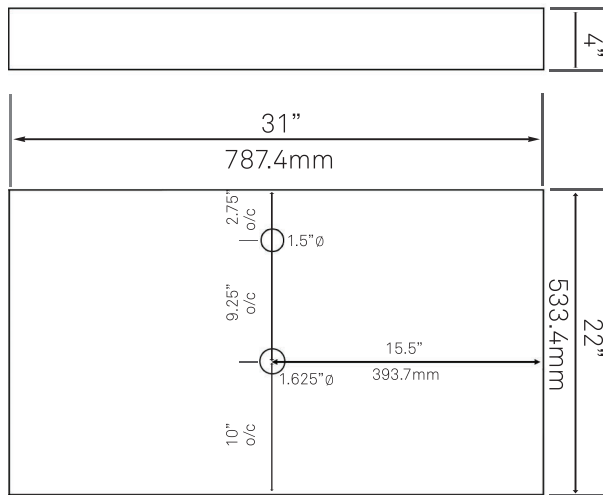

30-in Bath Vanity with Storm Grey Quartz Counter, Backsplash & Handles - NOBV-30CM-280BN

Requested By: _____

Specific Features: _____

STANDARD SPECIFICATIONS:

- 30-inch bathroom vanity in café mocha
- Storm grey quartz counter
- Includes: handles, countertop, backsplash and vanity
- Vanity constructed of solid wood and veneer
- Thick ¾-inch side panels
- Freestanding installation
- Back wall cut-out: 8" x 11"
- Backsplash: 31" x 4" x .75"
- Vanity comes fully assembled; countertop, backsplash & handles need to be assembled
- Tip-resistant strap included

Novatto Inc
TOLL FREE 844.404.4242
www.Novatto.com

TIS-317C ELEGANTE Glass Vessel Bathroom Sink

Requested By:

Specific Features:

STANDARD SPECIFICATIONS:

- Oblong fluted clear glass vessel
- Made with high tempered glass
- Scratch resistant and non-porous
- Designed for above counter installation
- Standard U.S. plumbing connections
- 1.75-inch drain opening

Novatto Inc
TOLL FREE 844.404.4242
www.Novatto.com

PUD-BN-MR Vessel Sink Pop-Up Drain and Mounting Ring, Brushed Nickel

Requested By: _____

Specific Features: _____

STANDARD SPECIFICATIONS:

- Clicker pop-up vessel sink drain and mounting ring
- Brushed nickel finish
- Solid brass construction
- Includes rubber seals and fastener for installation
- 9-inches total pop-up length
- Fits any standard 1.75-inch drain opening
- Tailpipe dia. 1.25-inches
- Drain flange 2.375-inches
- Mounting ring inside hole diam 1.625-inches
- cUPC