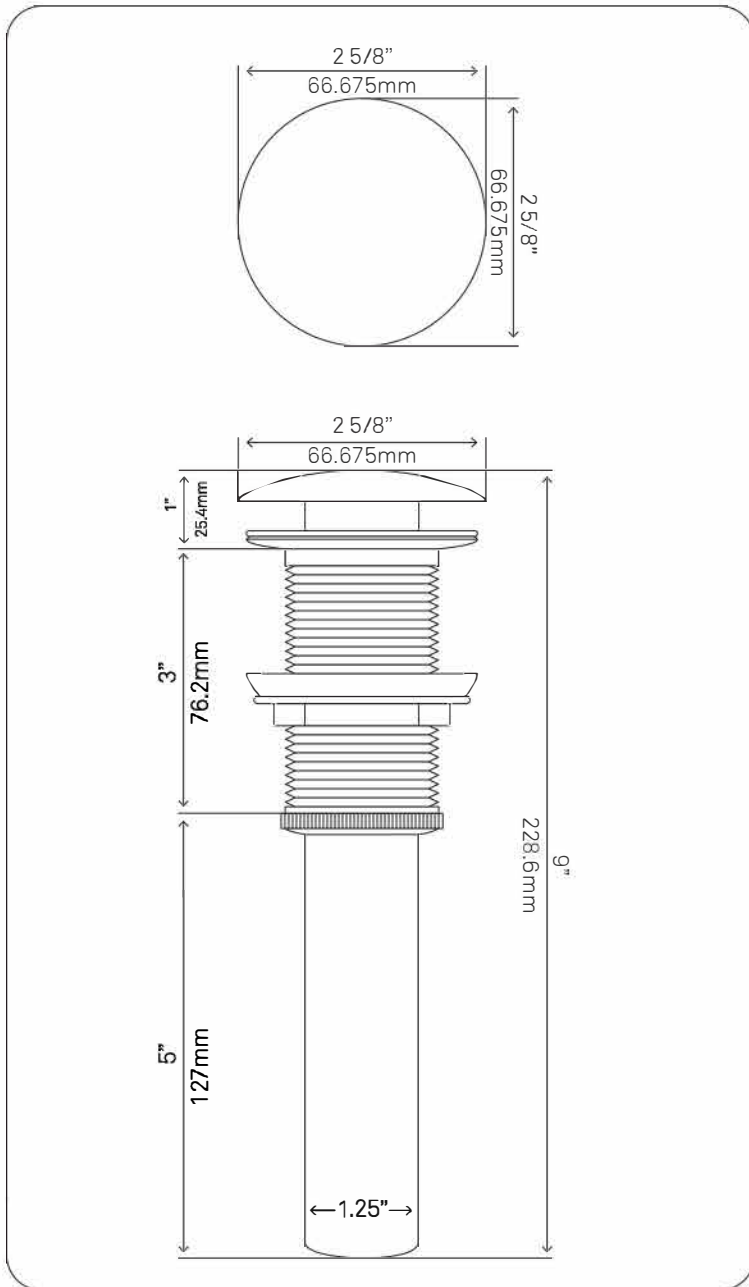

NOTES

Novatto reserves the right (1) to make changes in specifications and materials, and (2) to change or discontinue models, both without notice or obligation. Dimensions are for reference only, see www.Novatto.com for finish options and product availability.

Novatto Inc
TOLL FREE 844.404.4242
www.Novatto.com