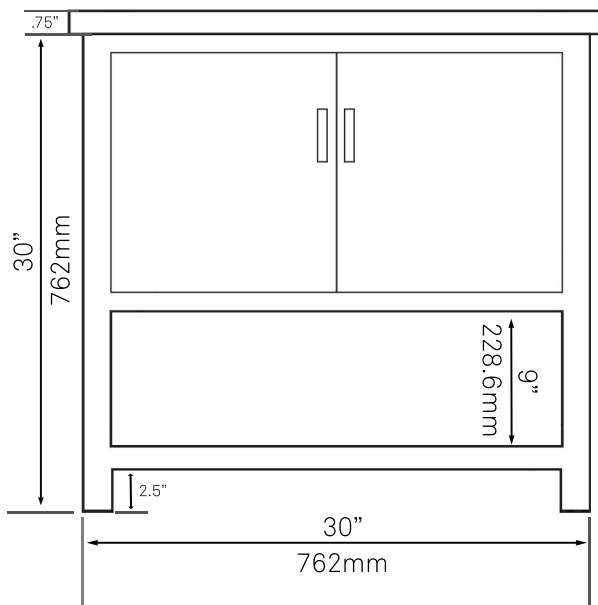

30-in Bath Vanity with Storm Grey Quartz Counter, Backsplash & Handles - NOBV-30CM-280BN

Requested By: _____

Specific Features: _____

STANDARD SPECIFICATIONS:

- 30-inch bathroom vanity in café mocha
- Storm grey quartz counter
- Includes: handles, countertop, backsplash and vanity
- Vanity constructed of solid wood and veneer
- Thick ¾-inch side panels
- Freestanding installation
- Back wall cut-out: 8" x 11"
- Backsplash: 31" x 4" x .75"
- Vanity comes fully assembled; countertop, backsplash & handles need to be assembled
- Tip-resistant strap included

Novatto Inc
TOLL FREE 844.404.4242
www.Novatto.com

NOVATTO

NOHP-G19034 FRESCA Rectangle Glass Vessel Bath Sink

Requested By:

Specific Features:

STANDARD SPECIFICATIONS:

- Rectangle hand painted vessel sink
- Blue and black tones
- High tempered glass
- Stain and scratch resistant inside
- Textured painted outside
- Above counter installation
- Inside dimen.: 20.75 x 13 x 3-inches
- Standard U.S. plumbing connection
- 1.75-inch drain opening
- Novatto faucet sold separately

Novatto Inc
TOLL FREE 844.404.4242
www.Novatto.com

PUD-BN

Vessel Sink Pop-Up Drain, Brushed Nickel

Requested By: _____

Specific Features: _____

STANDARD SPECIFICATIONS:

- Pop-up vessel sink drain
- Brushed nickel finish
- Solid brass construction
- Includes rubber seals and fastener for installation
- 9-inches total length
- Fits any standard 1.75-inch drain opening
- Tailpipe dia. 1.25-inches/3.175cm
- cUPC