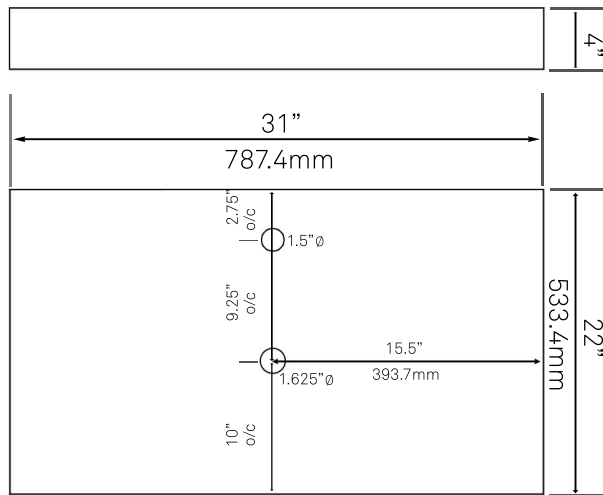

30-in Bath Vanity with Storm Grey Quartz Counter, Backsplash & Handles - NOBV-30CM-280BN

Requested By: _____

Specific Features: _____

STANDARD SPECIFICATIONS:

- 30-inch bathroom vanity in café mocha
- Storm grey quartz counter
- Includes: handles, countertop, backsplash and vanity
- Vanity constructed of solid wood and veneer
- Thick ¾-inch side panels
- Freestanding installation
- Back wall cut-out: 8" x 11"
- Backsplash: 31" x 4" x .75"
- Vanity comes fully assembled; countertop, backsplash & handles need to be assembled
- Tip-resistant strap included

Novatto Inc
TOLL FREE 844.404.4242
www.Novatto.com

NOVATTO

NOHP-G19034 FRESCA Rectangle Glass Vessel Bath Sink

Requested By:

Specific Features:

STANDARD SPECIFICATIONS:

- Rectangle hand painted vessel sink
- Blue and black tones
- High tempered glass
- Stain and scratch resistant inside
- Textured painted outside
- Above counter installation
- Inside dimen.: 20.75 x 13 x 3-inches
- Standard U.S. plumbing connection
- 1.75-inch drain opening
- Novatto faucet sold separately

Novatto Inc
TOLL FREE 844.404.4242
www.Novatto.com

PUD-BN

Vessel Sink Pop-Up Drain, Brushed Nickel

Requested By: _____

Specific Features: _____

STANDARD SPECIFICATIONS:

- Pop-up vessel sink drain
- Brushed nickel finish
- Solid brass construction
- Includes rubber seals and fastener for installation
- 9-inches total length
- Fits any standard 1.75-inch drain opening
- Tailpipe dia. 1.25-inches/3.175cm
- cUPC