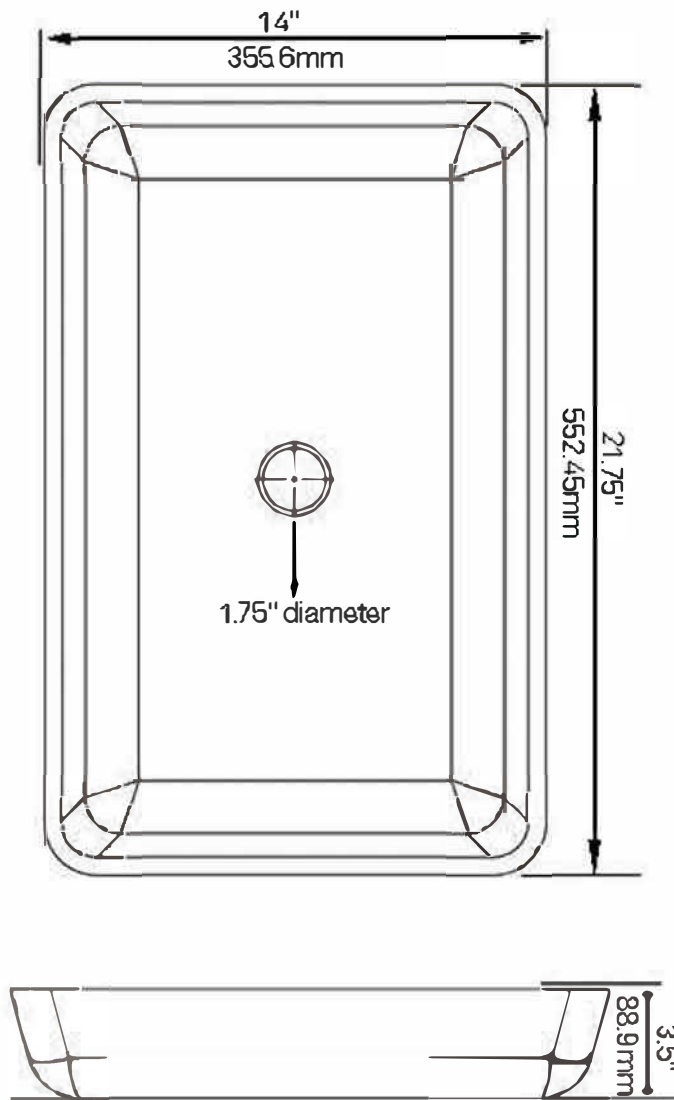

30-in Bath Vanity with Storm Grey Quartz Counter, Backsplash & Handles - NOBV-30CM-280BN

Requested By: _____

Specific Features: _____

STANDARD SPECIFICATIONS:

- 30-inch bathroom vanity in café mocha
- Storm grey quartz counter
- Includes: handles, countertop, backsplash and vanity
- Vanity constructed of solid wood and veneer
- Thick ¾-inch side panels
- Freestanding installation
- Back wall cut-out: 8" x 11"
- Backsplash: 31" x 4" x .75"
- Vanity comes fully assembled; countertop, backsplash & handles need to be assembled
- Tip-resistant strap included

Novatto Inc
TOLL FREE 844.404.4242
www.Novatto.com

NOVATTO

NOHP-G19034 FRESCA Rectangle Glass Vessel Bath Sink

Requested By:

Specific Features:

STANDARD SPECIFICATIONS:

- Rectangle hand painted vessel sink
- Blue and black tones
- High tempered glass
- Stain and scratch resistant inside
- Textured painted outside
- Above counter installation
- Inside dimen.: 20.75 x 13 x 3-inches
- Standard U.S. plumbing connection
- 1.75-inch drain opening
- Novatto faucet sold separately

Novatto Inc
TOLL FREE 844.404.4242
www.Novatto.com

PUD-BN

Vessel Sink Pop-Up Drain, Brushed Nickel

Requested By: _____

Specific Features: _____

STANDARD SPECIFICATIONS:

- Pop-up vessel sink drain
- Brushed nickel finish
- Solid brass construction
- Includes rubber seals and fastener for installation
- 9-inches total length
- Fits any standard 1.75-inch drain opening
- Tailpipe dia. 1.25-inches/3.175cm
- cUPC