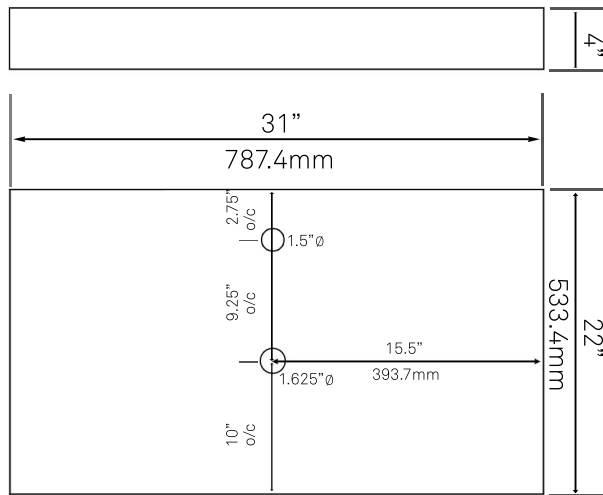

30-in Bath Vanity with Storm Grey Quartz Counter, Backsplash & Handles - NOBV-30CM-280BN

Requested By: _____

Specific Features: _____

STANDARD SPECIFICATIONS:

- 30-inch bathroom vanity in café mocha
- Storm grey quartz counter
- Includes: handles, countertop, backsplash and vanity
- Vanity constructed of solid wood and veneer
- Thick ¾-inch side panels
- Freestanding installation
- Back wall cut-out: 8" x 11"
- Backsplash: 31" x 4" x .75"
- Vanity comes fully assembled; countertop, backsplash & handles need to be assembled
- Tip-resistant strap included

Novatto Inc
TOLL FREE 844.404.4242
www.Novatto.com

NOVATTO

NP-01141 Modern White Porcelain Vessel Sink, No Overflow

Requested By:

Specific Features:

STANDARD SPECIFICATIONS:

- Rectangle bright white glossy porcelain vessel sink
- No overflow
- Easy to clean
- Scratch resistant and non-porous surface
- Designed for above counter installation
- Standard plumbing connections
- 1.75" standard drain opening
- OD: 21.75" x 13.75" x 3.5/5-inches tall

Novatto Inc
TOLL FREE 844.404.4242
www.Novatto.com

UPD-BN Umbrella Drain, Brushed Nickel

Requested By: _____

Specific Features: _____

STANDARD SPECIFICATIONS:

- Umbrella vessel sink drain; drain STAYS open
- Brushed nickel finish
- Solid brass construction
- Includes rubber seals and fastener for installation
- 9.5-inches total length
- Fits any standard 1.75-inch drain opening
- cUPC