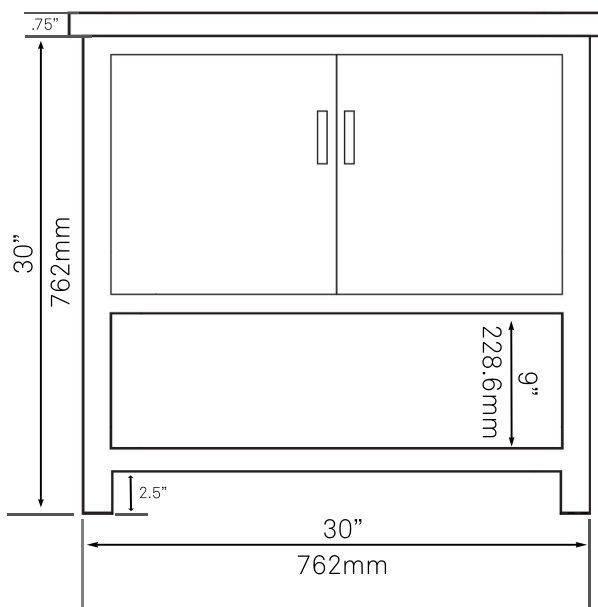

30-in Bath Vanity with Storm Grey Quartz Counter, Backsplash & Handles - NOBV-30CM-280BN

Requested By: _____

Specific Features: _____

STANDARD SPECIFICATIONS:

- 30-inch bathroom vanity in café mocha
- Storm grey quartz counter
- Includes: handles, countertop, backsplash and vanity
- Vanity constructed of solid wood and veneer
- Thick ¾-inch side panels
- Freestanding installation
- Back wall cut-out: 8" x 11"
- Backsplash: 31" x 4" x .75"
- Vanity comes fully assembled; countertop, backsplash & handles need to be assembled
- Tip-resistant strap included

Novatto Inc
TOLL FREE 844.404.4242
www.Novatto.com

NOVATTO

NP-01141 Modern White Porcelain Vessel Sink, No Overflow

Requested By:

Specific Features:

STANDARD SPECIFICATIONS:

- Rectangle bright white glossy porcelain vessel sink
- No overflow
- Easy to clean
- Scratch resistant and non-porous surface
- Designed for above counter installation
- Standard plumbing connections
- 1.75" standard drain opening
- OD: 21.75" x 13.75" x 3.5/5-inches tall

Novatto Inc
TOLL FREE 844.404.4242
www.Novatto.com

UPD-BN Umbrella Drain, Brushed Nickel

Requested By: _____

Specific Features: _____

STANDARD SPECIFICATIONS:

- Umbrella vessel sink drain; drain STAYS open
- Brushed nickel finish
- Solid brass construction
- Includes rubber seals and fastener for installation
- 9.5-inches total length
- Fits any standard 1.75-inch drain opening
- cUPC