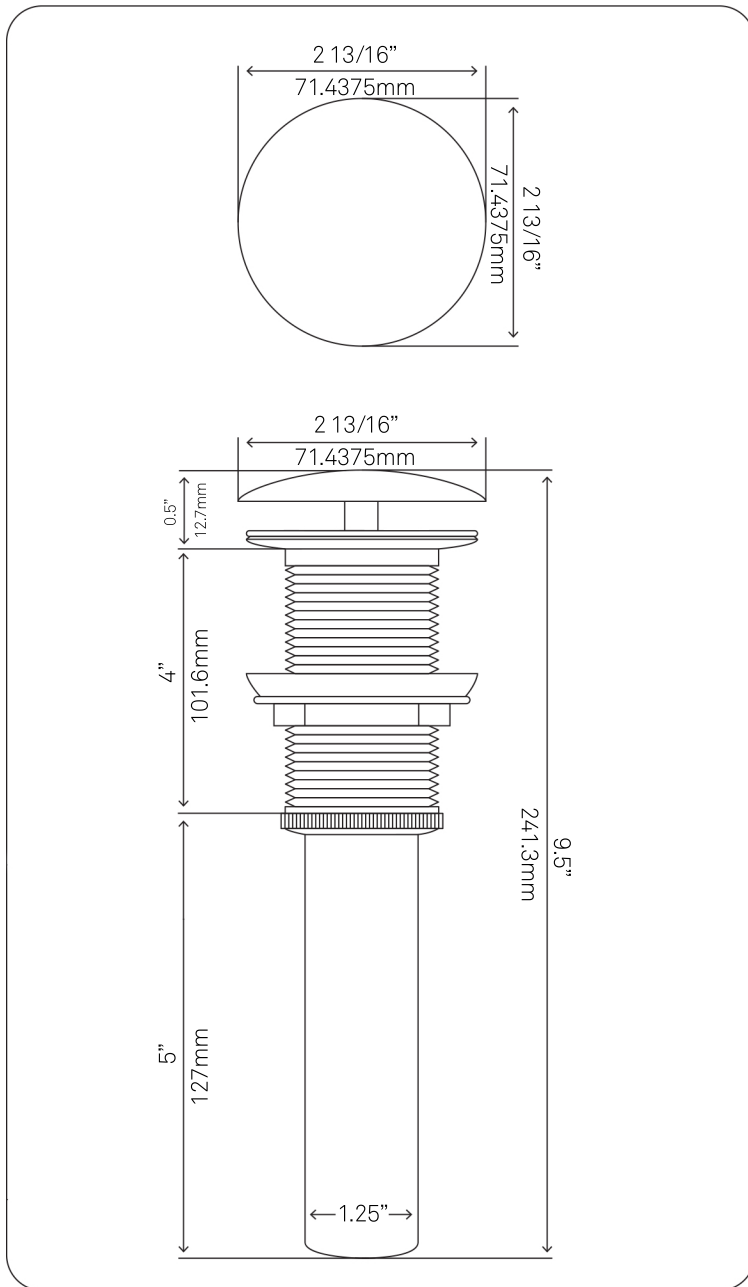

NOTES

Novatto reserves the right (1) to make changes in specifications and materials, and (2) to change or discontinue models, both without notice or obligation. Dimensions are for reference only, see www.Novatto.com for finish options and product availability.

Novatto Inc
TOLL FREE 844.404.4242
www.Novatto.com