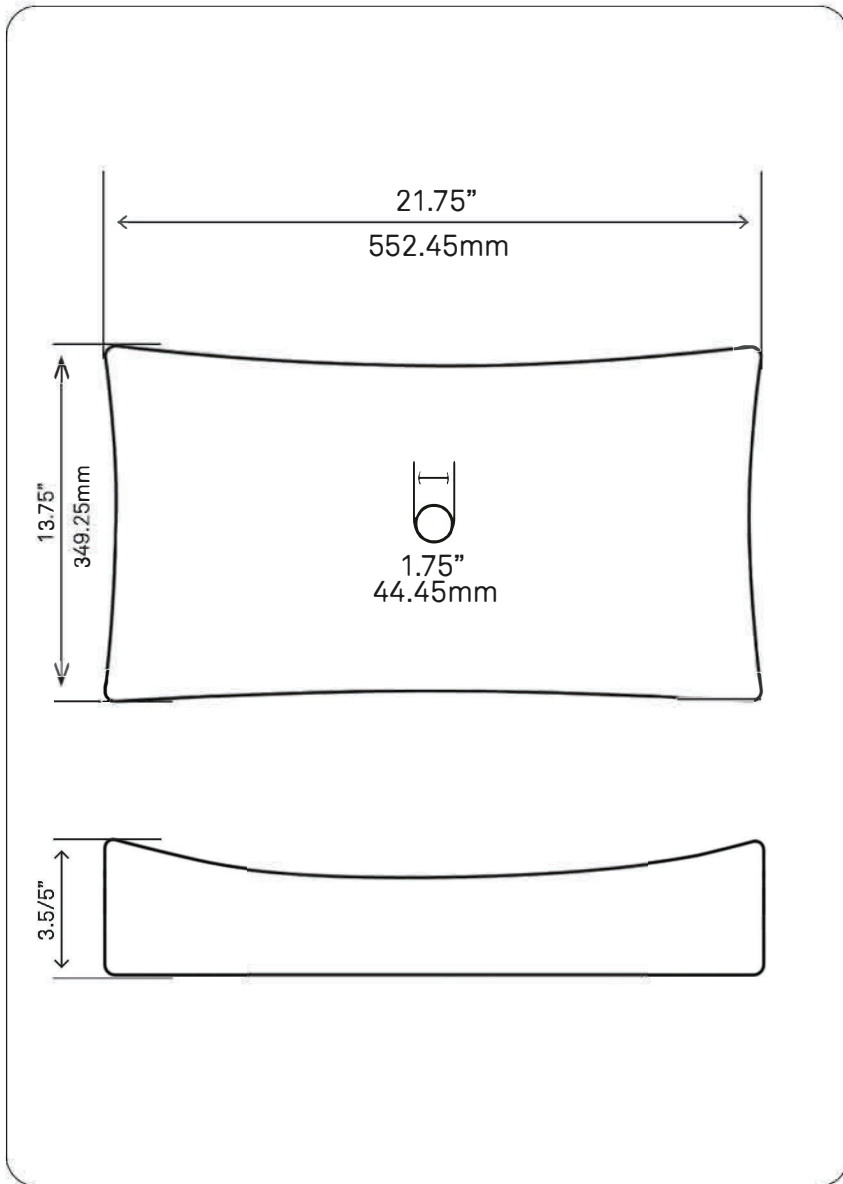

30-in Bath Vanity with Storm Grey Quartz Counter, Backsplash & Handles - NOBV-30CM-280BN

Requested By: _____

Specific Features: _____

STANDARD SPECIFICATIONS:

- 30-inch bathroom vanity in café mocha
- Storm grey quartz counter
- Includes: handles, countertop, backsplash and vanity
- Vanity constructed of solid wood and veneer
- Thick ¾-inch side panels
- Freestanding installation
- Back wall cut-out: 8" x 11"
- Backsplash: 31" x 4" x .75"
- Vanity comes fully assembled; countertop, backsplash & handles need to be assembled
- Tip-resistant strap included

Novatto Inc
TOLL FREE 844.404.4242
www.Novatto.com

NOVATTO

NP-01141 Modern White Porcelain Vessel Sink, No Overflow

Requested By:

Specific Features:

STANDARD SPECIFICATIONS:

- Rectangle bright white glossy porcelain vessel sink
- No overflow
- Easy to clean
- Scratch resistant and non-porous surface
- Designed for above counter installation
- Standard plumbing connections
- 1.75" standard drain opening
- OD: 21.75" x 13.75" x 3.5/5-inches tall

Novatto Inc
TOLL FREE 844.404.4242
www.Novatto.com

UPD-BN Umbrella Drain, Brushed Nickel

Requested By: _____

Specific Features: _____

STANDARD SPECIFICATIONS:

- Umbrella vessel sink drain; drain STAYS open
- Brushed nickel finish
- Solid brass construction
- Includes rubber seals and fastener for installation
- 9.5-inches total length
- Fits any standard 1.75-inch drain opening
- cUPC