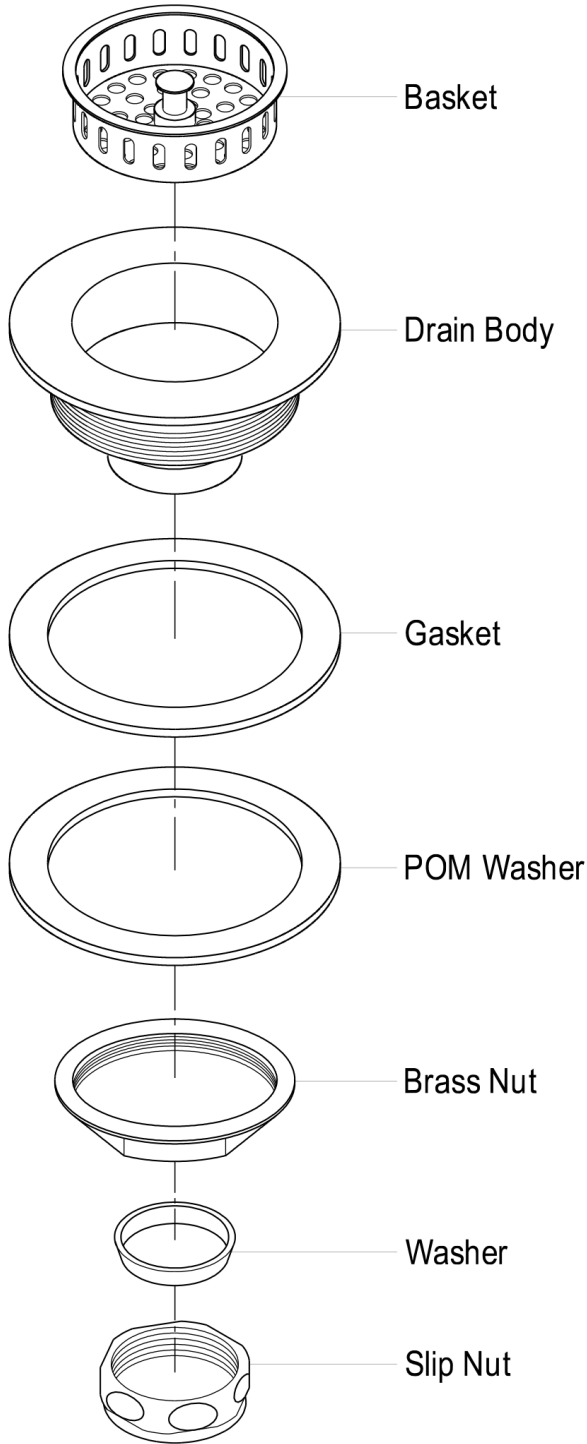

## STRAINER BASKET DRAIN

An important component of a kitchen sink is the kitchen's sink strainer which filters out solid debris and makes sure that pipes do not become clogged. We offer pure copper strainer basket drains that match our copper kitchen sinks.

Strainer basket	Copper	1
Drain body	Copper	1
Gasket/Washer	Silicone	1
POM washer	Polyoxymethylene	1
Brass Tightening Nut	Brass	1
Washer	NBR	1
Slip nut	Brass	1
<b>Description</b>	<b>Material</b>	<b>Qty</b>