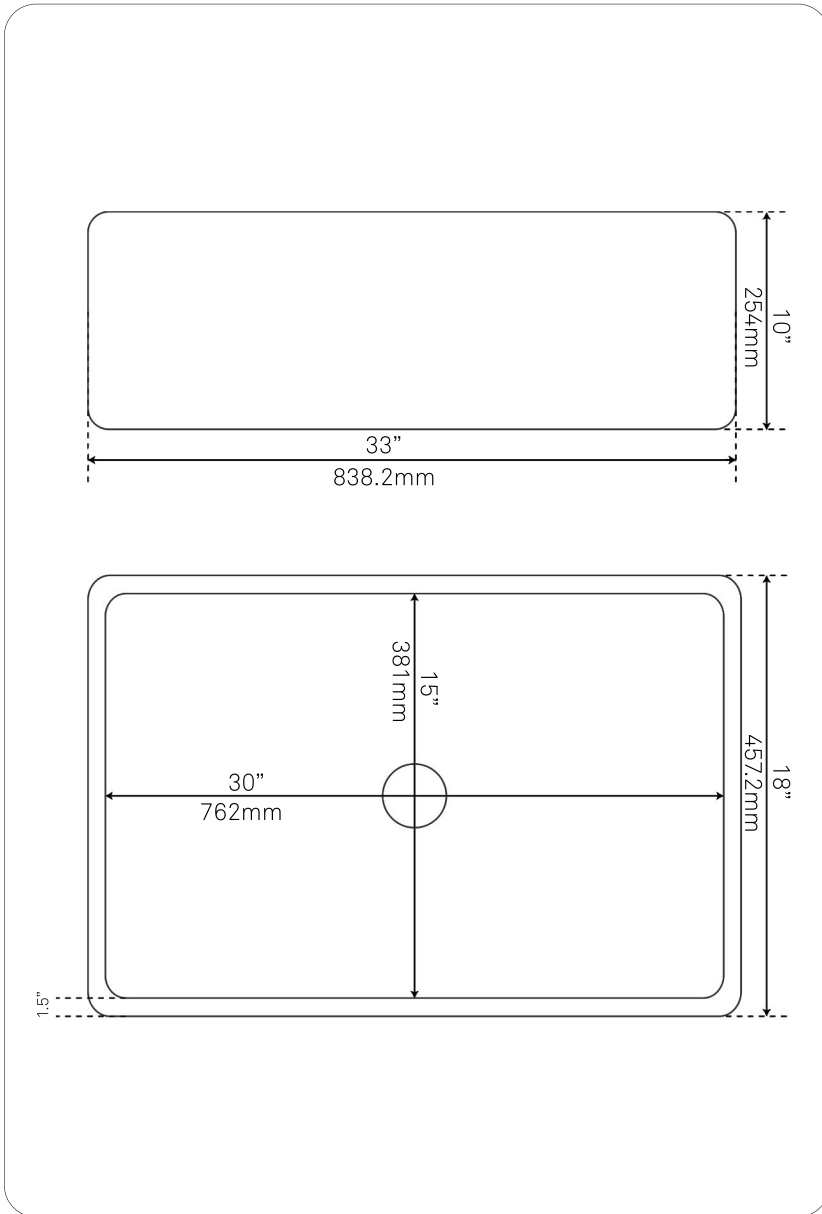

NOTES

Novatto reserves the right (1) to make changes in specifications and materials, and (2) to change or discontinue models, both without notice or obligation. Dimensions are for reference only, see www.NovattoInc.com for finish options and product availability.

Novatto Inc
TOLL FREE 844.404.4242
www.NovattoInc.com