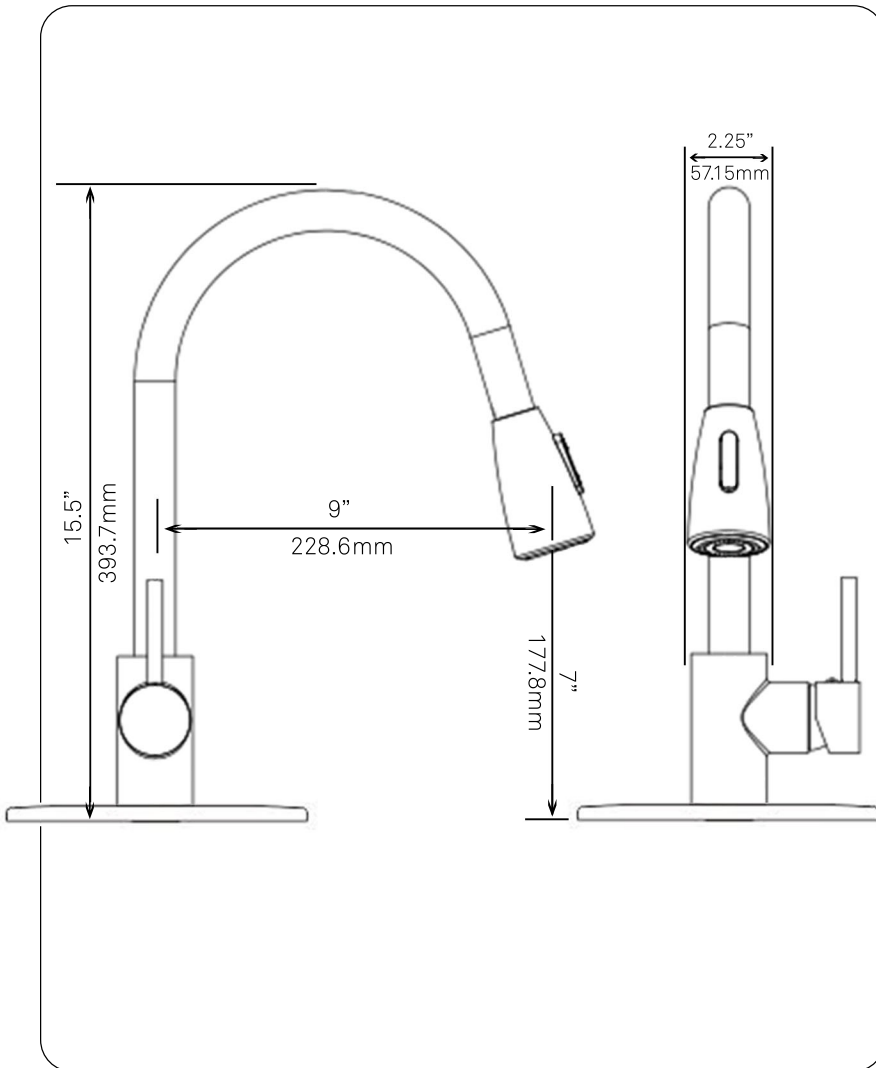

NOTES

Novatto reserves the right (1) to make changes in specifications and materials, and (2) to change or discontinue models, both without notice or obligation. Dimensions are for reference only, see www.NovattoInc.com for finish options and product availability.

Novatto Inc
TOLL FREE 844.404.4242
www.NovattoInc.com