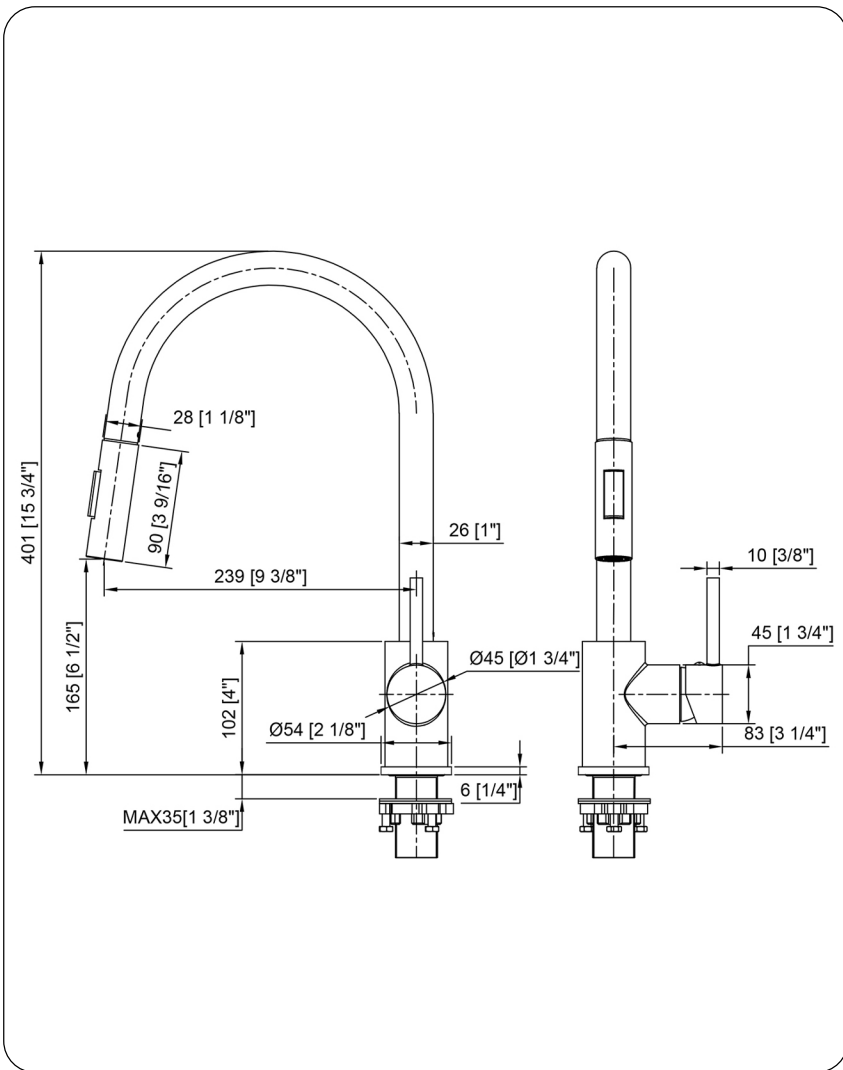

NOTES

Novatto reserves the right (1) to make changes in specifications and materials, and (2) to change or discontinue models, both without notice or obligation. Dimensions are for reference only, see www.Novatto.com for finish options and product availability.

Novatto Inc
TOLL FREE 844.404.4242
www.Novatto.com