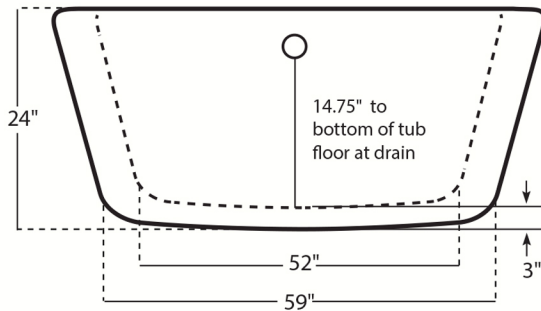

NBT-DAK DAKOTA Freestanding Copper Bath Tub

Requested By: _____

Specific Features: _____

STANDARD SPECIFICATIONS:

- Double Walled
- Outside dimensions: 64" x 36" x 24"
- Inside dimensions: 57" x 29" x 21"
- Hand-hammered Antique Finish
- Artisan hand crafted
- 16-gauge recycled copper construction
- Standard U.S. Plumbing Connection
- 2" Drain/ 3.5" Rim/ 2.5" Overflow
- Tolerance = +/- 1/2"
- Made in Mexico