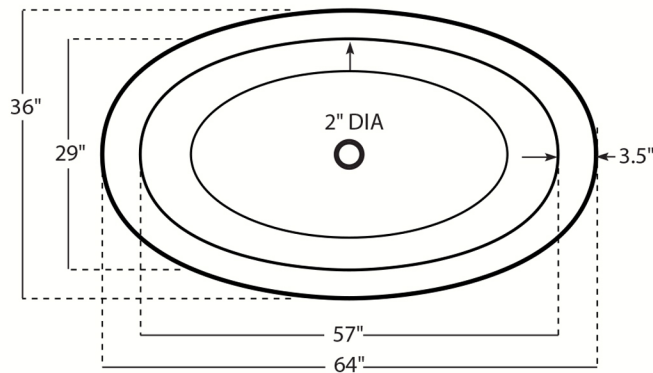

NBT-DAK DAKOTA Freestanding Copper Bath Tub

Requested By: _____

Specific Features: _____

STANDARD SPECIFICATIONS:

- Double Walled
- Outside dimensions: 64" x 36" x 24"
- Inside dimensions: 57" x 29" x 21"
- Hand-hammered Antique Finish
- Artisan hand crafted
- 16-gauge recycled copper construction
- Standard U.S. Plumbing Connection
- 2" Drain/ 3.5" Rim/ 2.5" Overflow
- Tolerance = +/- 1/2"
- Made in Mexico