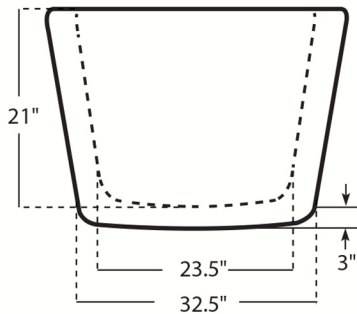

NBT-DAK DAKOTA Freestanding Copper Bath Tub

Requested By: _____

Specific Features: _____

STANDARD SPECIFICATIONS:

- Double Walled
- Outside dimensions: 64" x 36" x 24"
- Inside dimensions: 57" x 29" x 21"
- Hand-hammered Antique Finish
- Artisan hand crafted
- 16-gauge recycled copper construction
- Standard U.S. Plumbing Connection
- 2" Drain/ 3.5" Rim/ 2.5" Overflow
- Tolerance = +/- 1/2"
- Made in Mexico