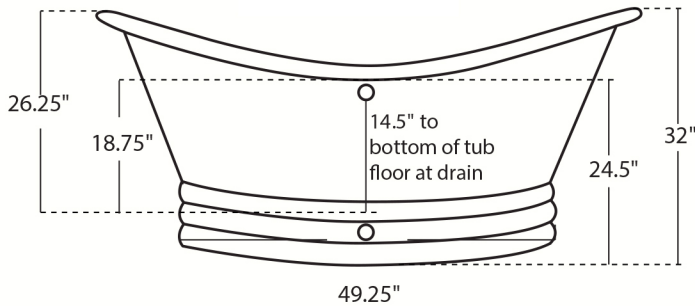

NBT-ADA-72-ADAMO
Freestanding Copper Bath Tub

Requested By:

Specific Features:

STANDARD SPECIFICATIONS:

- 16 Gauge Copper
- Outside Dimensions: 72" x 32" x 32"
- Hand-hammered Antique Finish
- Artisan hand crafted
- 16-gauge recycled copper construction
- Standard U.S. Plumbing Connection
- 2" Drain/ 2.5" Rim/ 2.5" Overflow
- Tolerance = +/- 1/2"
- Made in Mexico