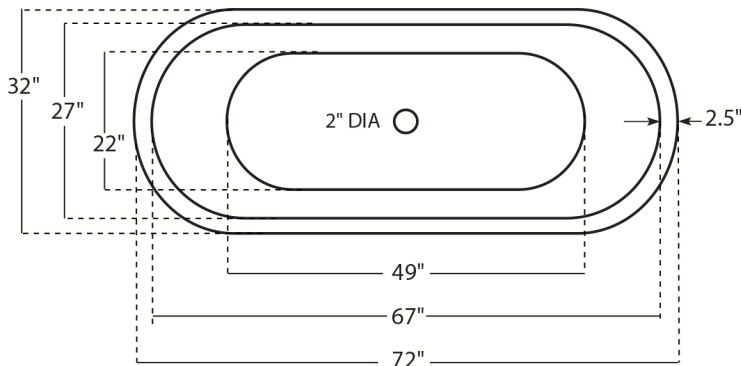

NBT-ADA-72-ADAMO
Freestanding Copper Bath Tub

Requested By:

Specific Features:

STANDARD SPECIFICATIONS:

- 16 Gauge Copper
- Outside Dimensions: 72" x 32" x 32"
- Hand-hammered Antique Finish
- Artisan hand crafted
- 16-gauge recycled copper construction
- Standard U.S. Plumbing Connection
- 2" Drain/ 2.5" Rim/ 2.5" Overflow
- Tolerance = +/- 1/2"
- Made in Mexico