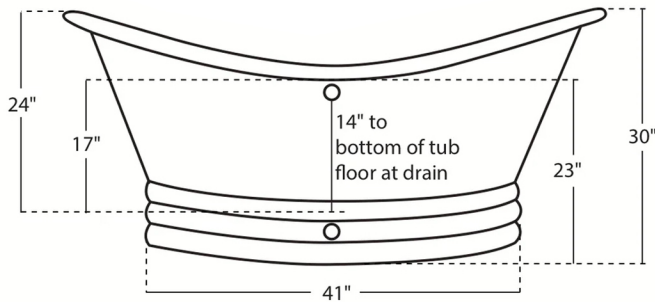

NBT-ADA-60-ADAMO Freestanding Copper Bath Tub

Requested By:

Specific Features:

STANDARD SPECIFICATIONS:

- 16 Gauge Copper
- Outside Dimensions: 60" x 29" x 30"
- Hand-hammered Antique Finish
- Artisan hand crafted
- 16-gauge recycled copper construction
- Standard U.S. Plumbing Connection
- 2" Drain/ 2.5" Rim/ 2.5" Overflow
- Tolerance = +/- 1/2"
- Made in Mexico