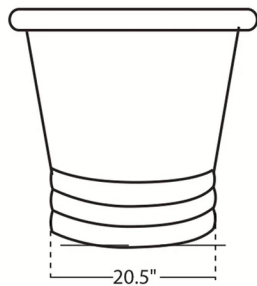

NBT-ADA-60-ADAMO Freestanding Copper Bath Tub

Requested By:

Specific Features:

STANDARD SPECIFICATIONS:

- 16 Gauge Copper
- Outside Dimensions: 60" x 29" x 30"
- Hand-hammered Antique Finish
- Artisan hand crafted
- 16-gauge recycled copper construction
- Standard U.S. Plumbing Connection
- 2" Drain/ 2.5" Rim/ 2.5" Overflow
- Tolerance = +/- 1/2"
- Made in Mexico