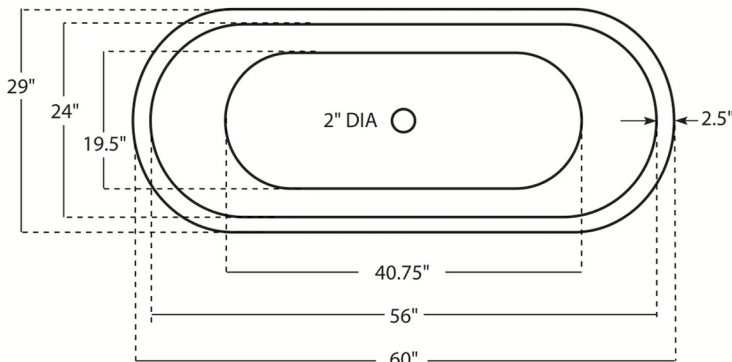

NBT-ADA-60-ADAMO Freestanding Copper Bath Tub

Requested By:

Specific Features:

STANDARD SPECIFICATIONS:

- 16 Gauge Copper
- Outside Dimensions: 60" x 29" x 30"
- Hand-hammered Antique Finish
- Artisan hand crafted
- 16-gauge recycled copper construction
- Standard U.S. Plumbing Connection
- 2" Drain/ 2.5" Rim/ 2.5" Overflow
- Tolerance = +/- 1/2"
- Made in Mexico