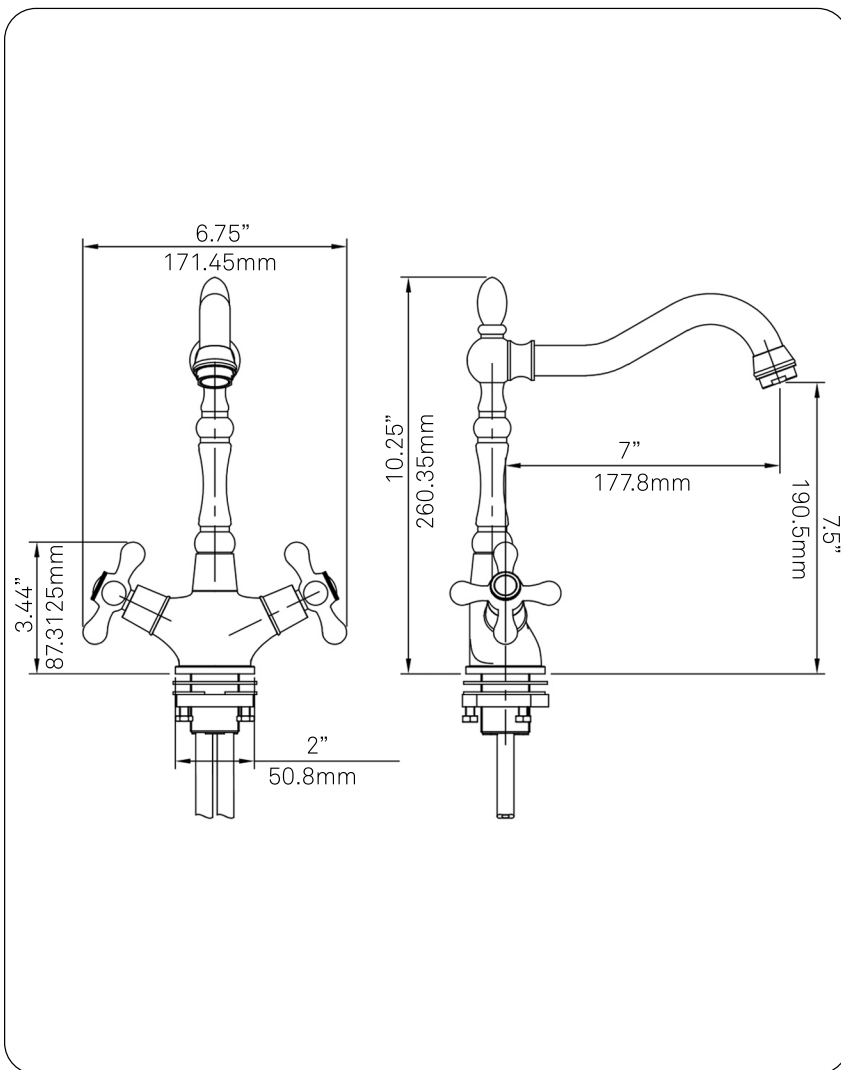

NOTES

Novatto reserves the right (1) to make changes in specifications and materials, and (2) to change or discontinue models, both without notice or obligation. Dimensions are for reference only, see www.Novatto.com for finish options and product availability.

Novatto Inc
TOLL FREE 844.404.4242
www.Novatto.com