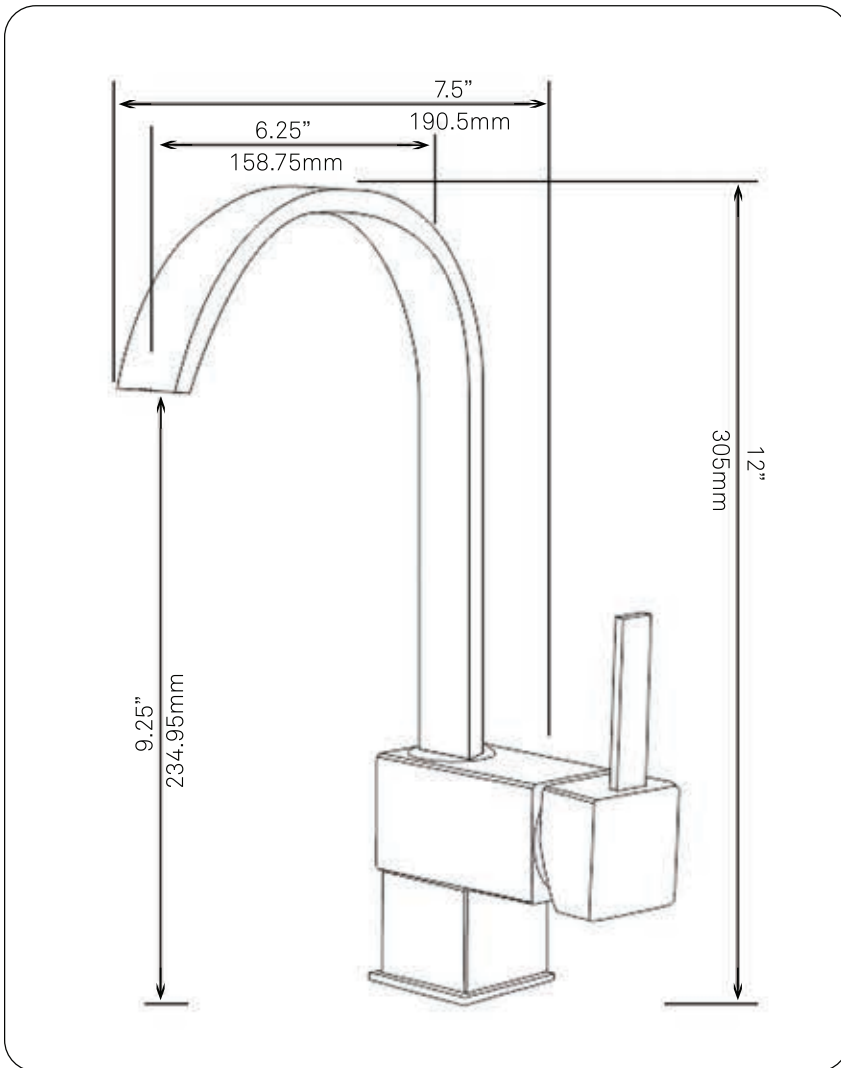

NOTES

Novatto reserves the right (1) to make changes in specifications and materials, and (2) to change or discontinue models, both without notice or obligation. Dimensions are for reference only, see www.NovattoInc.com for finish options and product availability.

Novatto Inc
TOLL FREE 844.404.4242
www.NovattoInc.com