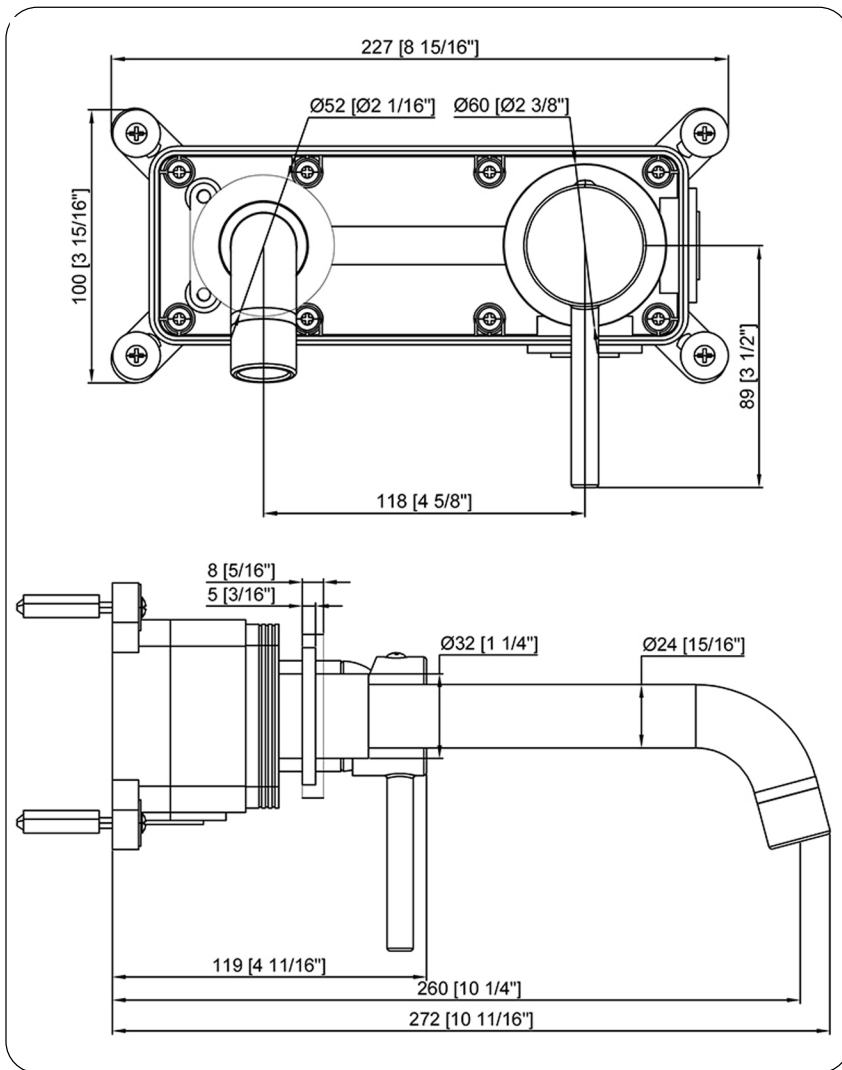

NOTES

Novatto reserves the right (1) to make changes in specifications and materials, and (2) to change or discontinue models, both without notice or obligation. Dimensions are for reference only, see www.Novatto.com for finish options and product availability.

Novatto Inc
TOLL FREE 844.404.4242
www.Novatto.com