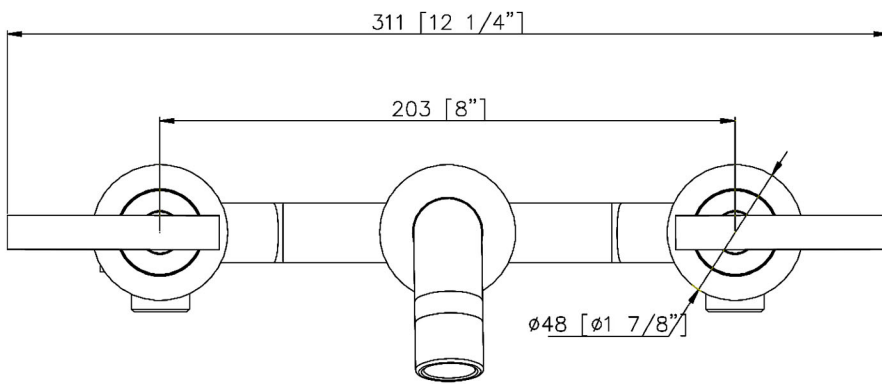

**NBF-W04BN KENNEDY Two Handle
Wall Mount Bath, Brushed Nickel**

Requested By: _____

Specific Features: _____

STANDARD SPECIFICATIONS:

- Wall mount faucet w/ brushed nickel finish
- Double handles
- Solid brass construction
- Includes: Spout, handles, supply lines, mounting hardware and rough in valve
- High pressure ceramic cartridge
- AB1953 low lead compliant
- cUPC Certified
- NSF 61 and NSF 372 certified