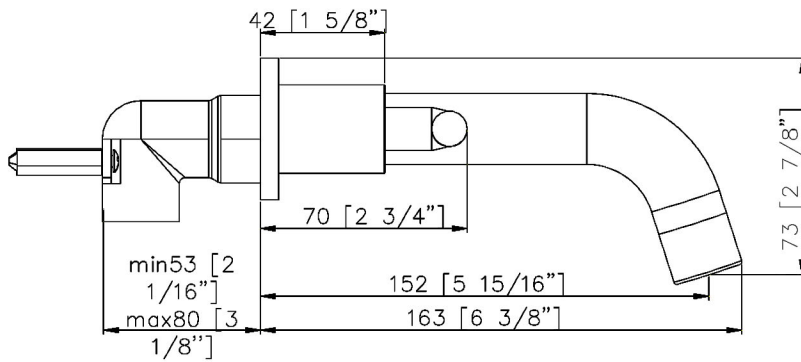

NOTES

Novatto reserves the right (1) to make changes in specifications and materials, and (2) to change or discontinue models, both without notice or obligation. Dimensions are for reference only, see www.Novatto.com for finish options and product availability.

Novatto Inc
TOLL FREE 844.404.4242
www.Novatto.com