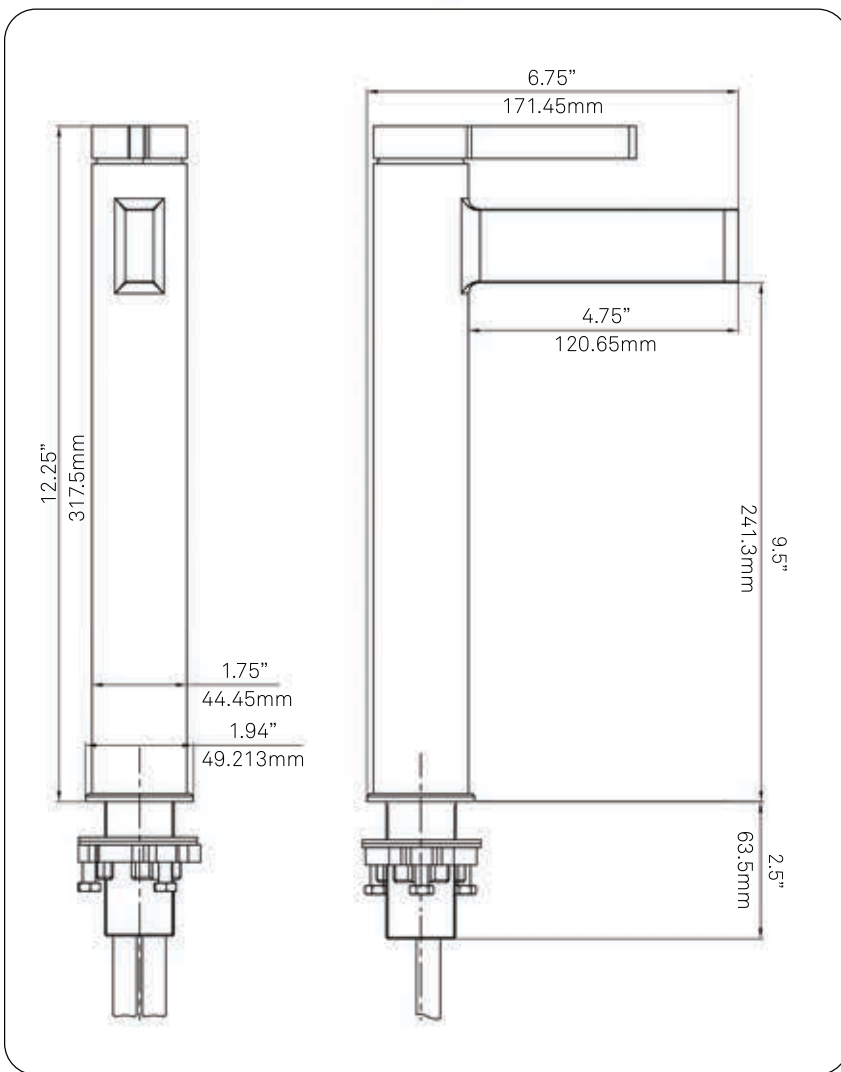

NBF-016BN PHIA Single Handle Vessel Faucet

Requested By: _____

Specific Features: _____

STANDARD SPECIFICATIONS:

- Brushed nickel finish
- Single handle control
- Solid brass construction
- High pressure ceramic cartridge
- Single hole deck mount installation
- Mounting hardware included
- Spout reach: 4.75-inches
- Spout height: 9.5-inches
- 1.375 - 1.5-inch mounting hole diameter
- cUPC and AB1953 low lead compliant
- NSF certified

WARRANTY:

- Limited lifetime warranty
- See www.Novatto.com for details

COORDINATING ACCESSORIES:

- PUD-BN pop-up drain
- MR-001BN mounting ring
- Glacier Ice Restoration and Sealer kit

NOTES

Novatto reserves the right (1) to make changes in specifications and materials, and (2) to change or discontinue models, both without notice or obligation. Dimensions are for reference only, see www.Novatto.com for finish options and product availability.